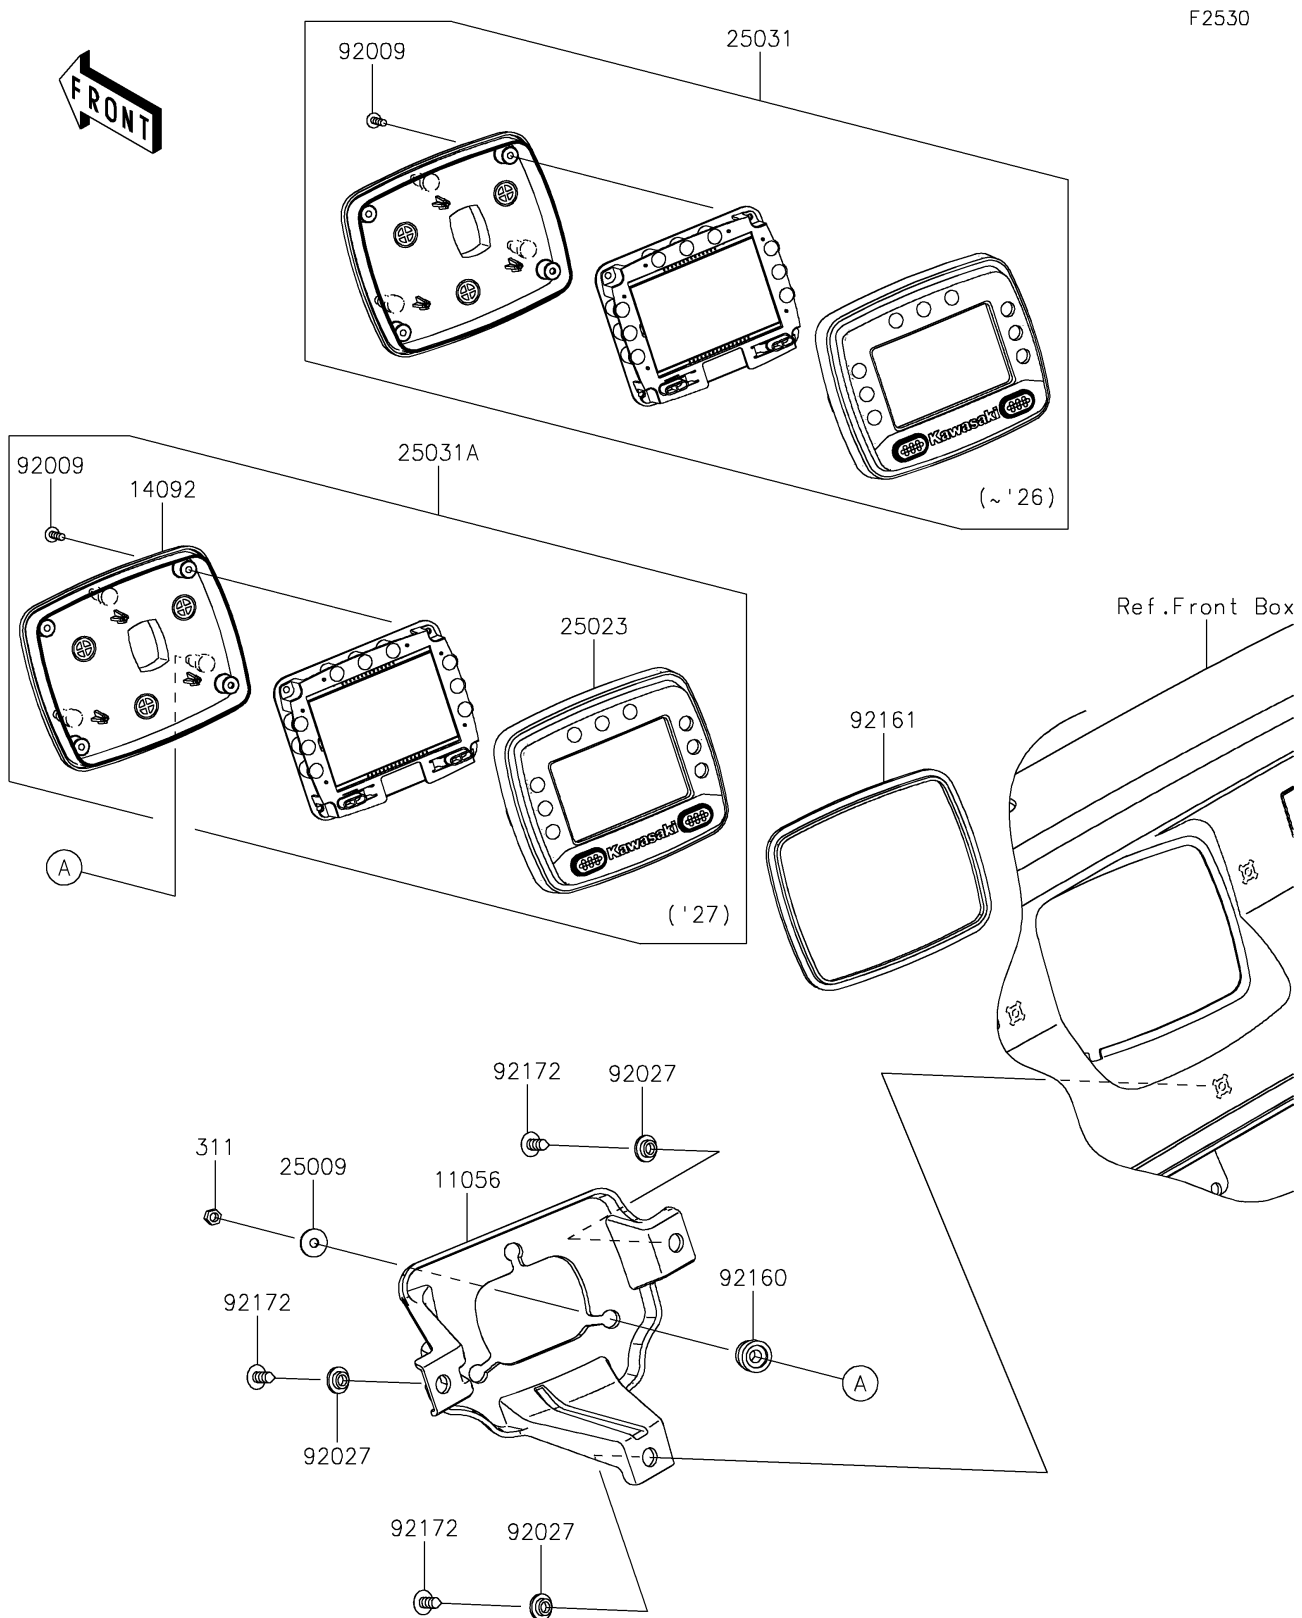

2025 MULE PRO-FXT 1000 Platinum

PARTS DIAGRAM

Meter(s)

2025 MULE PRO-FXT 1000 Platinum

Kawasaki
Let the Good Times Roll®

PARTS LIST

Meter(s)

ITEM NAME	PART NUMBER	QUANTITY
BRACKET,METER (Ref # 11056)	11056-2956	1
WASHER,5.2X16X1.2 (Ref # 25009)	25009-004	3
METER-ASSY,LCD (Ref # 25031)	25031-1319	1
SCREW,TAPPING,3X12 (Ref # 92009)	92009-1255	4
COLLAR,L=4.6 (Ref # 92027)	92027-1168	3
DAMPER (Ref # 92160)	92160-1460	3
DAMPER,METER (Ref # 92161)	92161-0906	1
SCREW,6X16 (Ref # 92172)	92172-0284	3
NUT-HEX,5MM (Ref # 311)	311AB0500	3