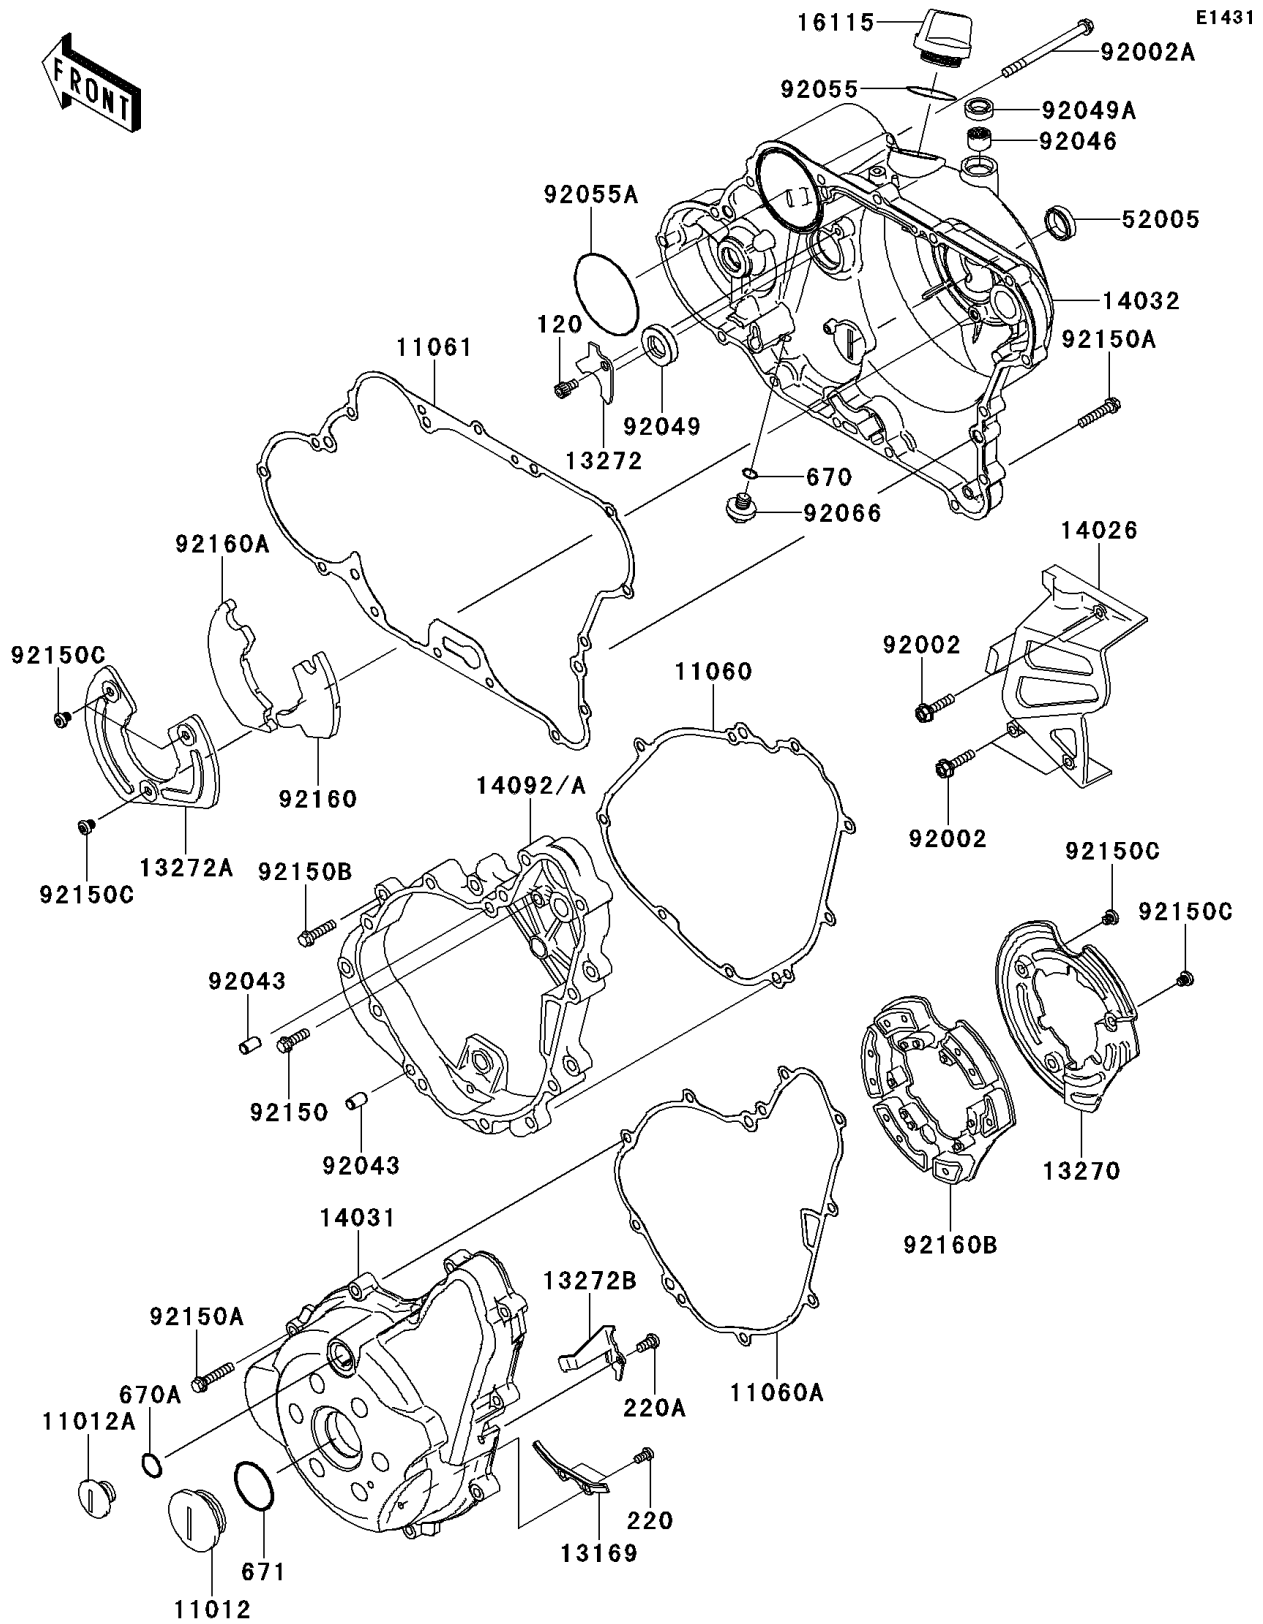

2011 KLR™ 650

PARTS DIAGRAM

Engine Cover(s)

2011 KLR™ 650

PARTS LIST

Engine Cover(s)

Kawasaki

Let the Good Times Roll®

ITEM NAME

PART NUMBER

QUANTITY
