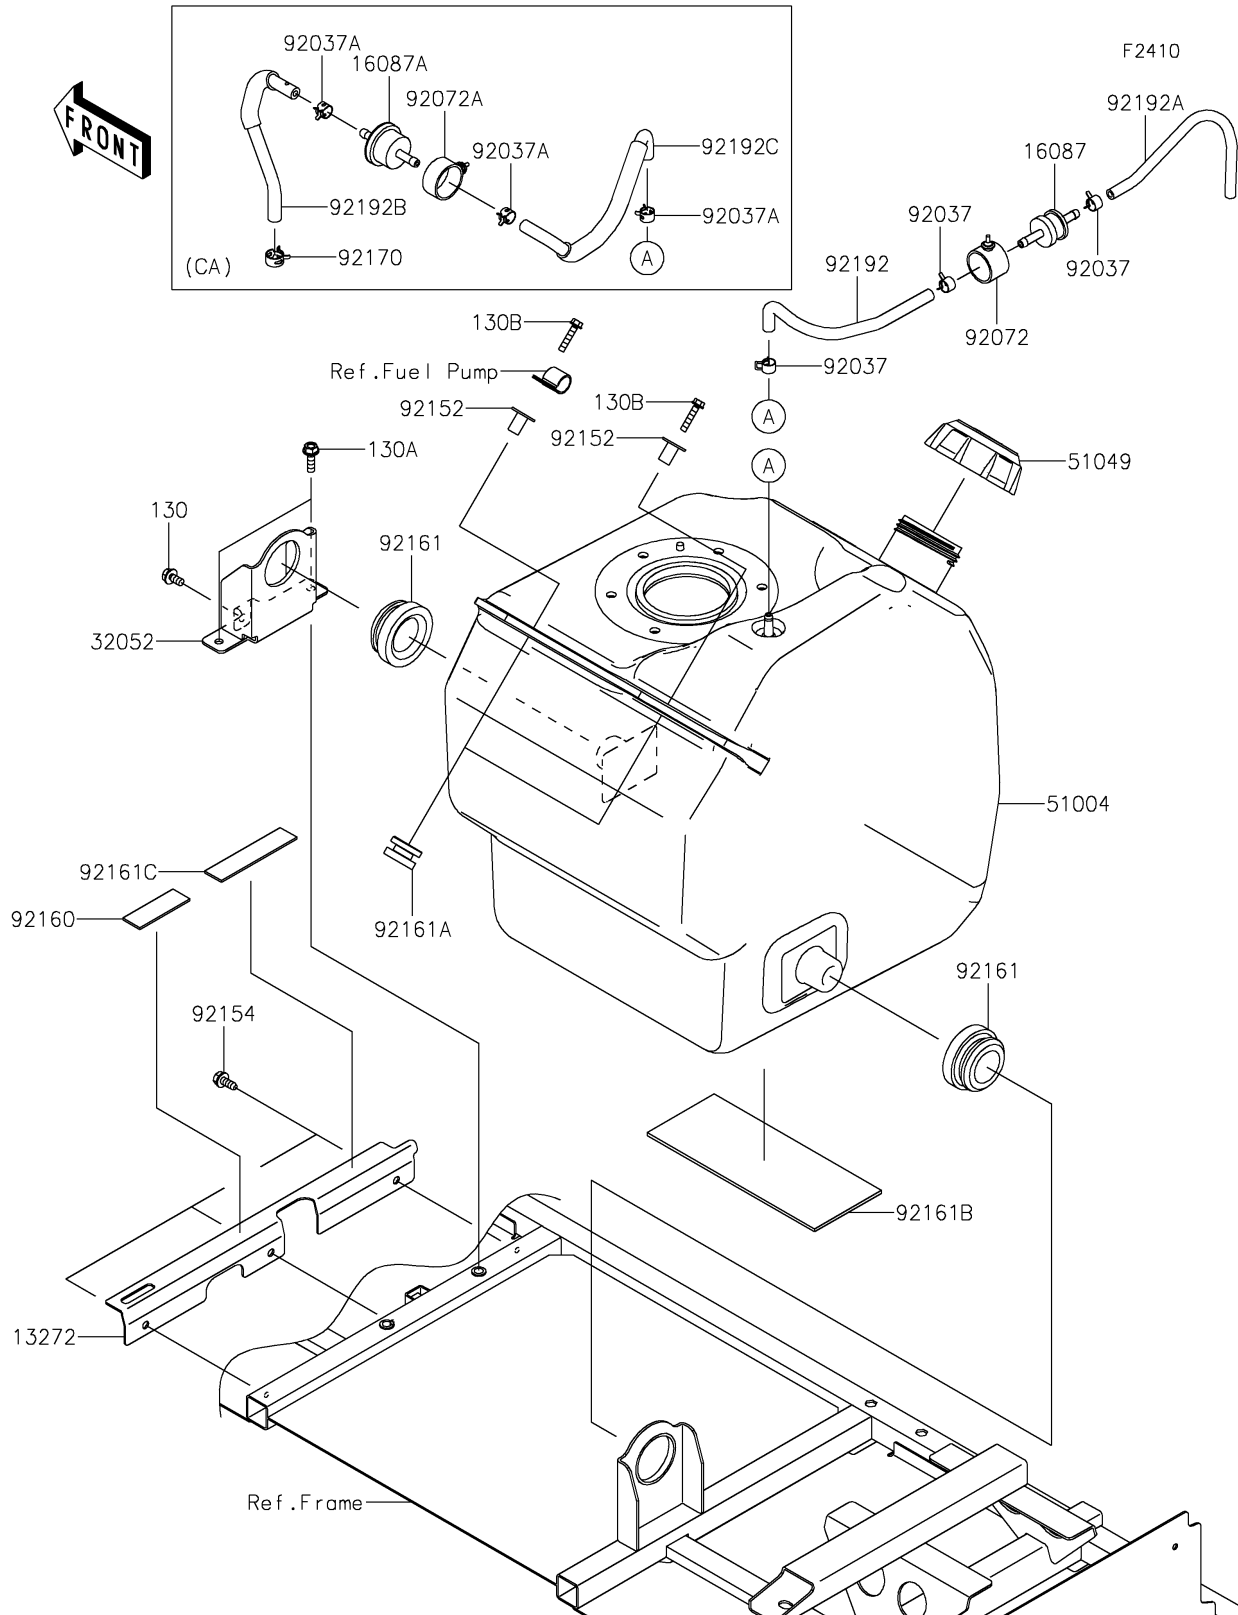

## PARTS DIAGRAM Fuel Tank

## PARTS LIST

### Fuel Tank

ITEM NAME	PART NUMBER	QUANTITY
PLATE (Ref # 13272)	13272-2206	1
VALVE-CHECK (Ref # 16087)	16087-0008	1
VALVE-CHECK (Ref # 16087A)	16087-0011	1
BRACKET-TANK (Ref # 32052)	32052-0751	1
TANK-FUEL (Ref # 51004)	51004-0018	1
CAP-TANK,FUEL (Ref # 51049)	51049-0718	1
CLAMP,TUBE (Ref # 92037)	92037-1461	3
CLAMP (Ref # 92037A)	92037-2113	3
BAND (Ref # 92072)	92072-0850	1
BAND (Ref # 92072A)	92072-0852	1
COLLAR,6.8X10X18.1 (Ref # 92152)	92152-1867	2
BOLT,6X15.6 (Ref # 92154)	92154-1250	3
DAMPER (Ref # 92160)	92160-1075	1
DAMPER,30X56X25 (Ref # 92161)	92161-1613	2
DAMPER,10X28X17 (Ref # 92161A)	92161-1614	2
DAMPER,80X200X3.175 (Ref # 92161B)	92161-1645	1
DAMPER (Ref # 92161C)	92161-1876	1
CLAMP (Ref # 92170)	92170-2082	1
TUBE,BREATHER (Ref # 92192)	92192-0773	1
TUBE,BREATHER,5X9X220 (Ref # 92192A)	92192-1199	1
TUBE,CHECK VALVE-FILTER (Ref # 92192B)	92192-2241	1
TUBE,5X10.4X185/35 (Ref # 92192C)	92192-2285	1
BOLT-FLANGED,6X12 (Ref # 130)	130BA0612	1
BOLT-FLANGED,6X20 (Ref # 130A)	130BA0620	2
BOLT-FLANGED,6X30 (Ref # 130B)	130BA0630	2