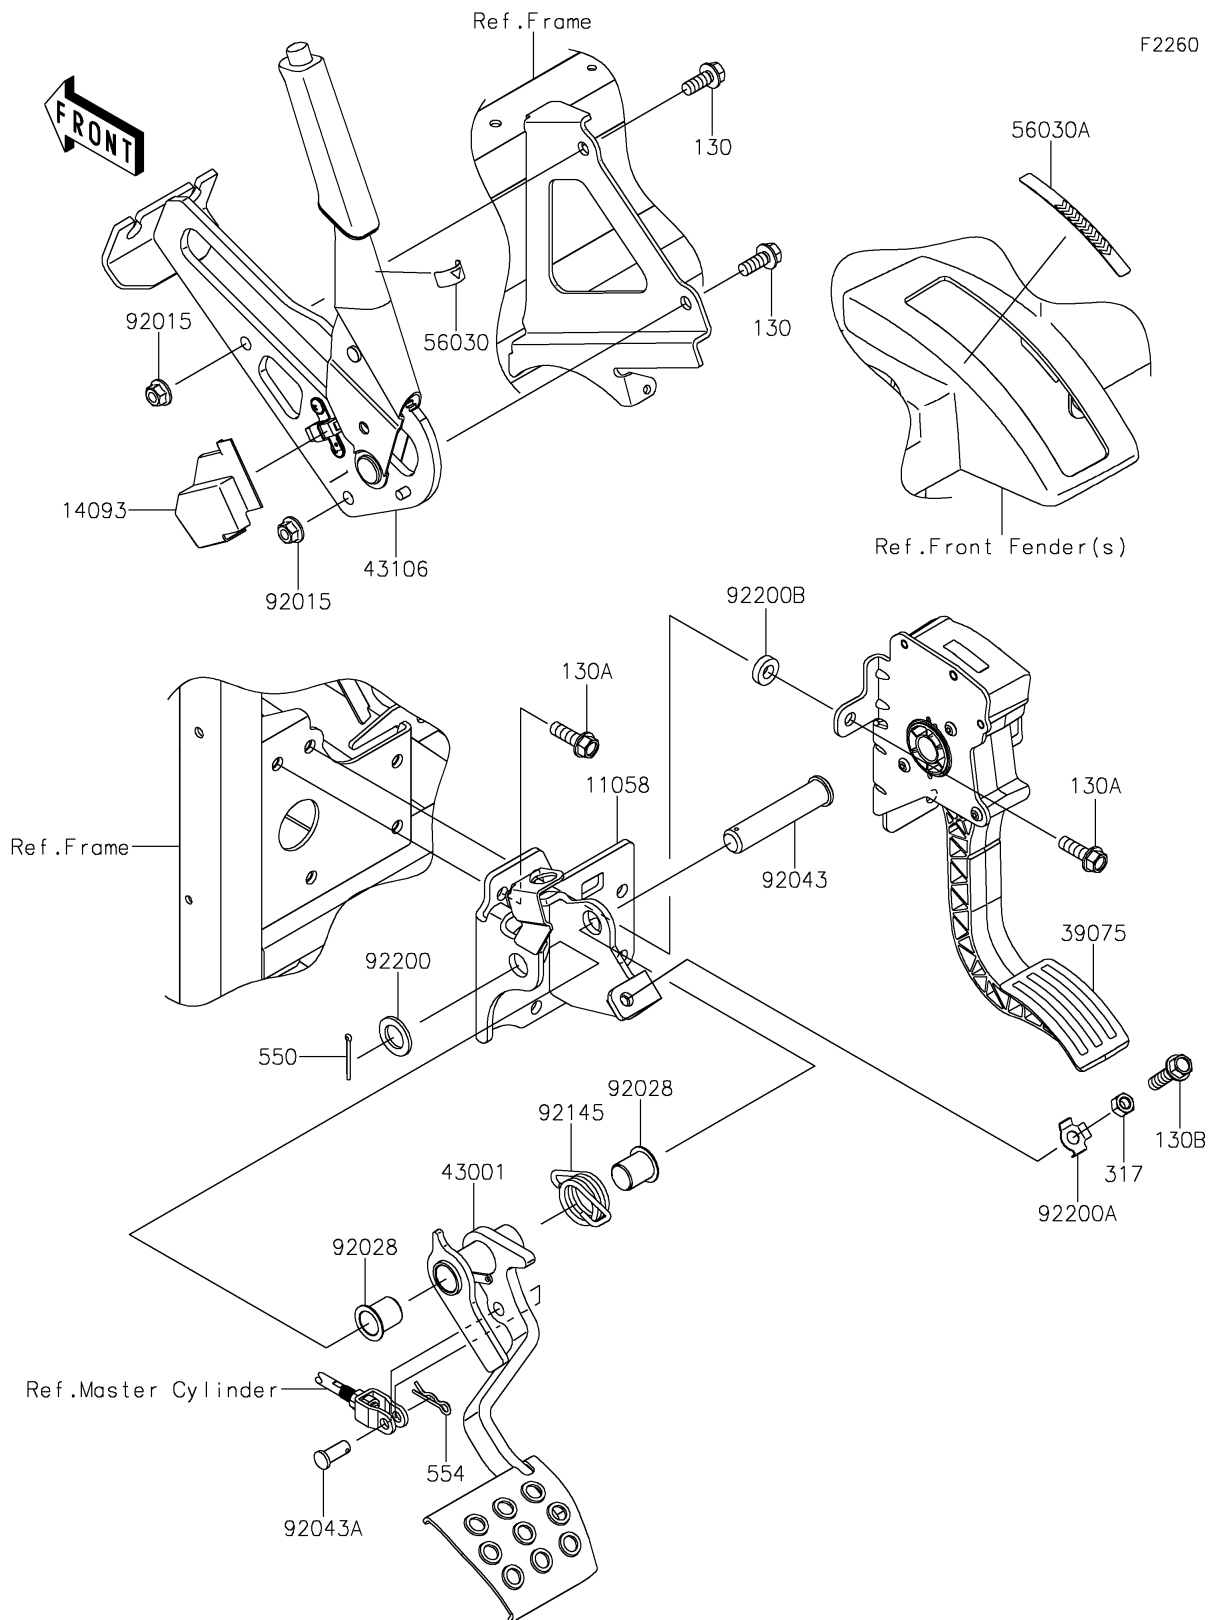

2025 MULE PRO-FXT 1000 Platinum

PARTS DIAGRAM

Brake Pedal/Throttle Lever

2025 MULE PRO-FXT 1000 Platinum

PARTS LIST

Brake Pedal/Throttle Lever

ITEM NAME	PART NUMBER	QUANTITY
-----------	-------------	----------
