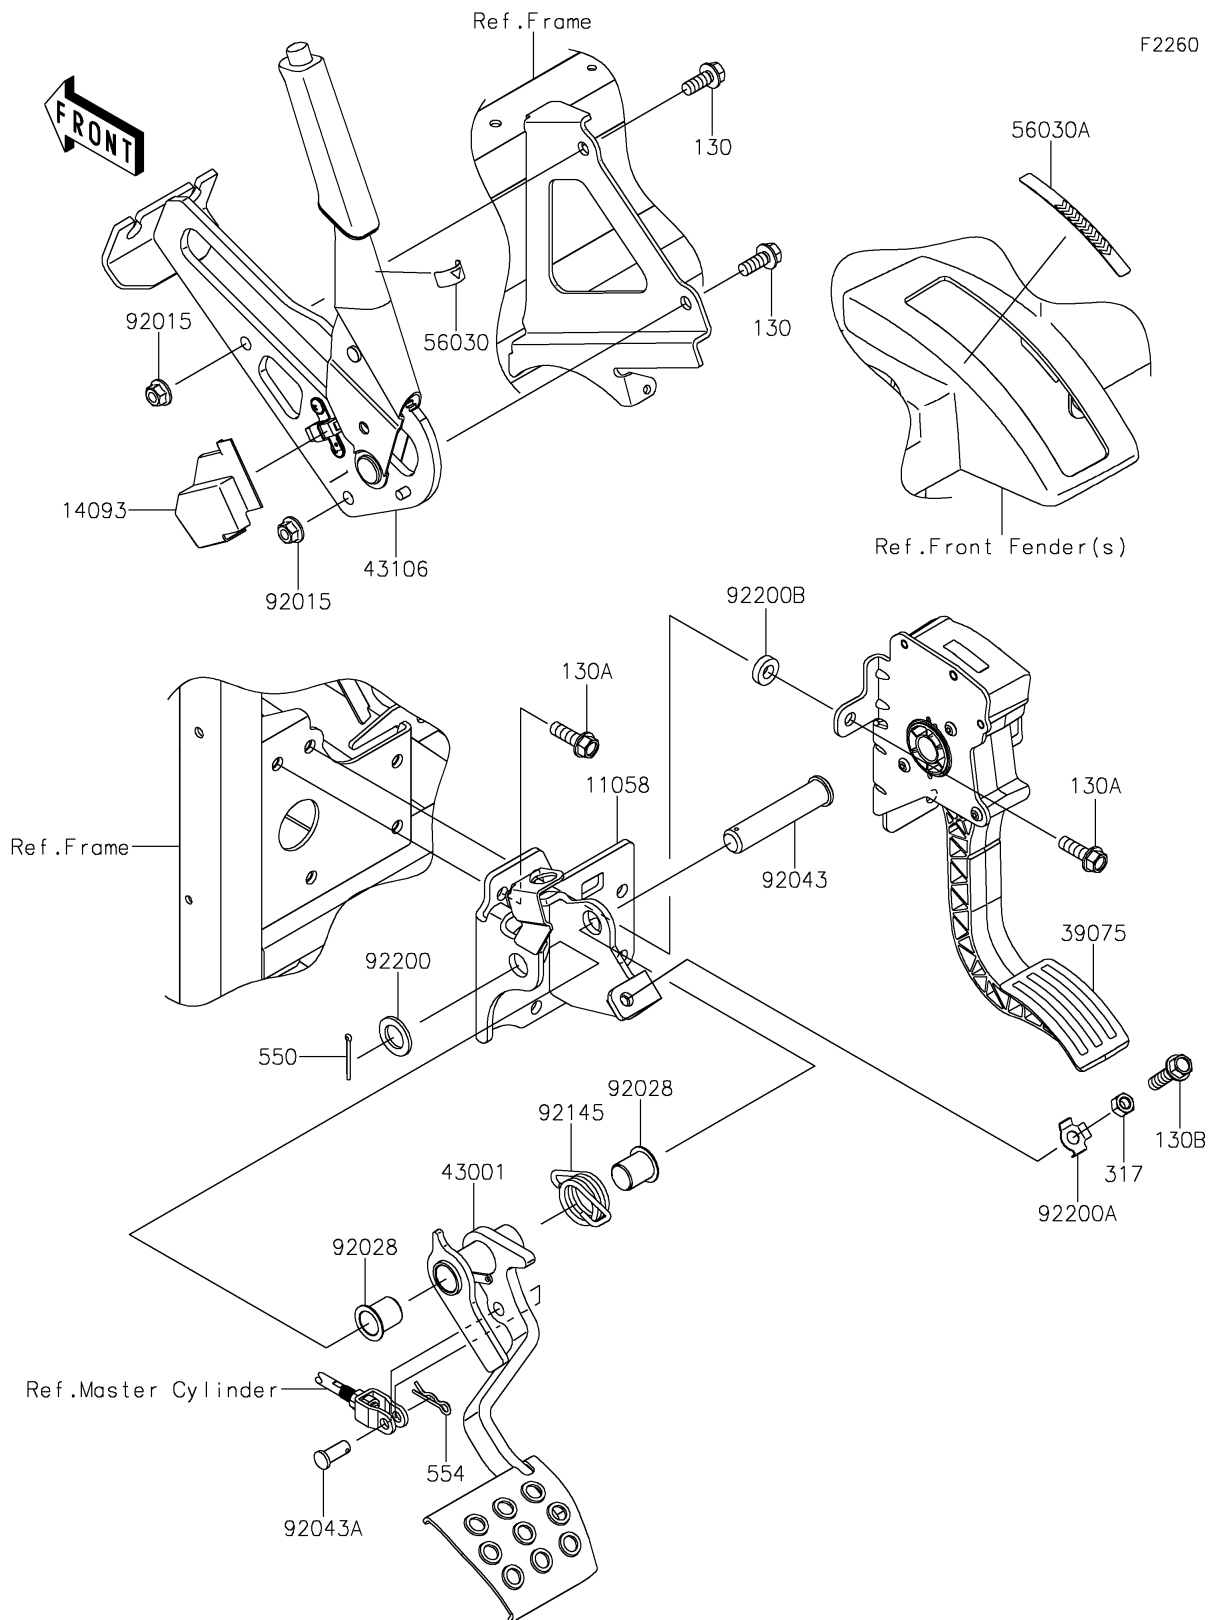

## PARTS DIAGRAM

### Brake Pedal/Throttle Lever

## PARTS LIST

### Brake Pedal/Throttle Lever

ITEM NAME	PART NUMBER	QUANTITY
BRACKET,PARKING BRAKE (Ref # 11058)	11058-0369	1
COVER,PARKING BRAKE SW. (Ref # 14093)	14093-0241	1
LEVER-THROTTLE (Ref # 39075)	39075-0035	1
LEVER-BRAKE,FOOT (Ref # 43001)	43001-0752	1
LEVER-ASSY-PARKING BRAKE (Ref # 43106)	43106-0006	1
LABEL,ARROW (Ref # 56030)	56030-0905	1
LABEL,STROKE RANGE (Ref # 56030A)	56030-0930	1
NUT,FLANGED,8MM (Ref # 92015)	92015-1406	2
BUSHING (Ref # 92028)	92028-1571	2
PIN,16X78 (Ref # 92043)	92043-0917	1
PIN (Ref # 92043A)	92043-1039	1
SPRING,BRAKE PEDAL RETURN (Ref # 92145)	92145-1615	1
WASHER,16X26X2.3 (Ref # 92200)	92200-0043	1
WASHER,8.5X17X0.8 (Ref # 92200A)	92200-0993	1
WASHER,9X18X4.9 (Ref # 92200B)	92200-2424	1
BOLT-FLANGED,8X20 (Ref # 130)	130BA0820	2
BOLT-FLANGED,8X25 (Ref # 130A)	130BA0825	5
BOLT-FLANGED,8X30 (Ref # 130B)	130BA0830	1
NUT-HEX-SMALL,8MM (Ref # 317)	317BA0800	1
PIN-COTTER,2.5X25 (Ref # 550)	550AA2525	1
PIN-SNAP,10MM (Ref # 554)	554DA1000	1