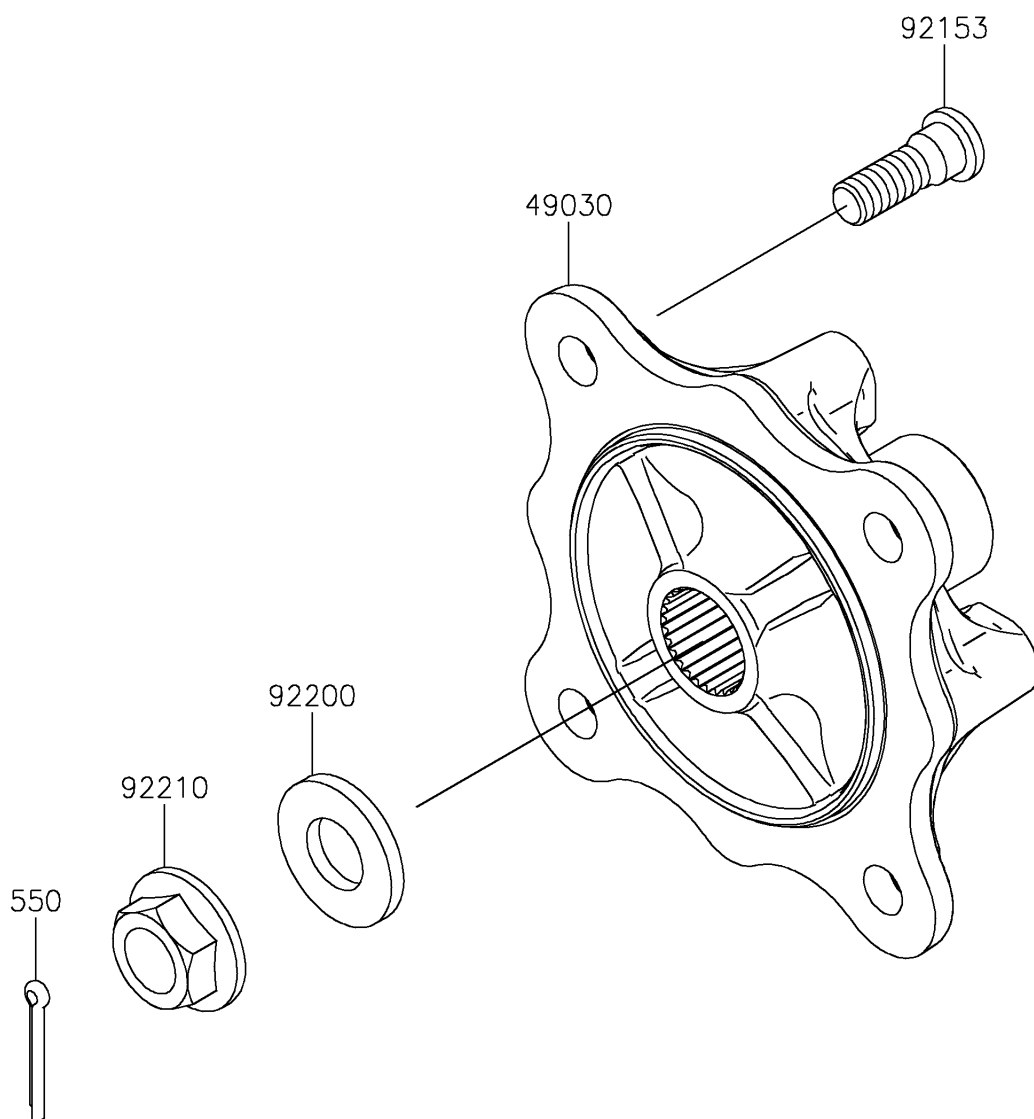

2025 MULE PRO-FXT 1000 Platinum

Kawasaki
Let the Good Times Roll®

PARTS DIAGRAM

Rear Hubs/Brakes

F2240

2025 MULE PRO-FXT 1000 Platinum

PARTS LIST

Rear Hubs/Brakes

ITEM NAME	PART NUMBER	QUANTITY
-----------	-------------	----------
