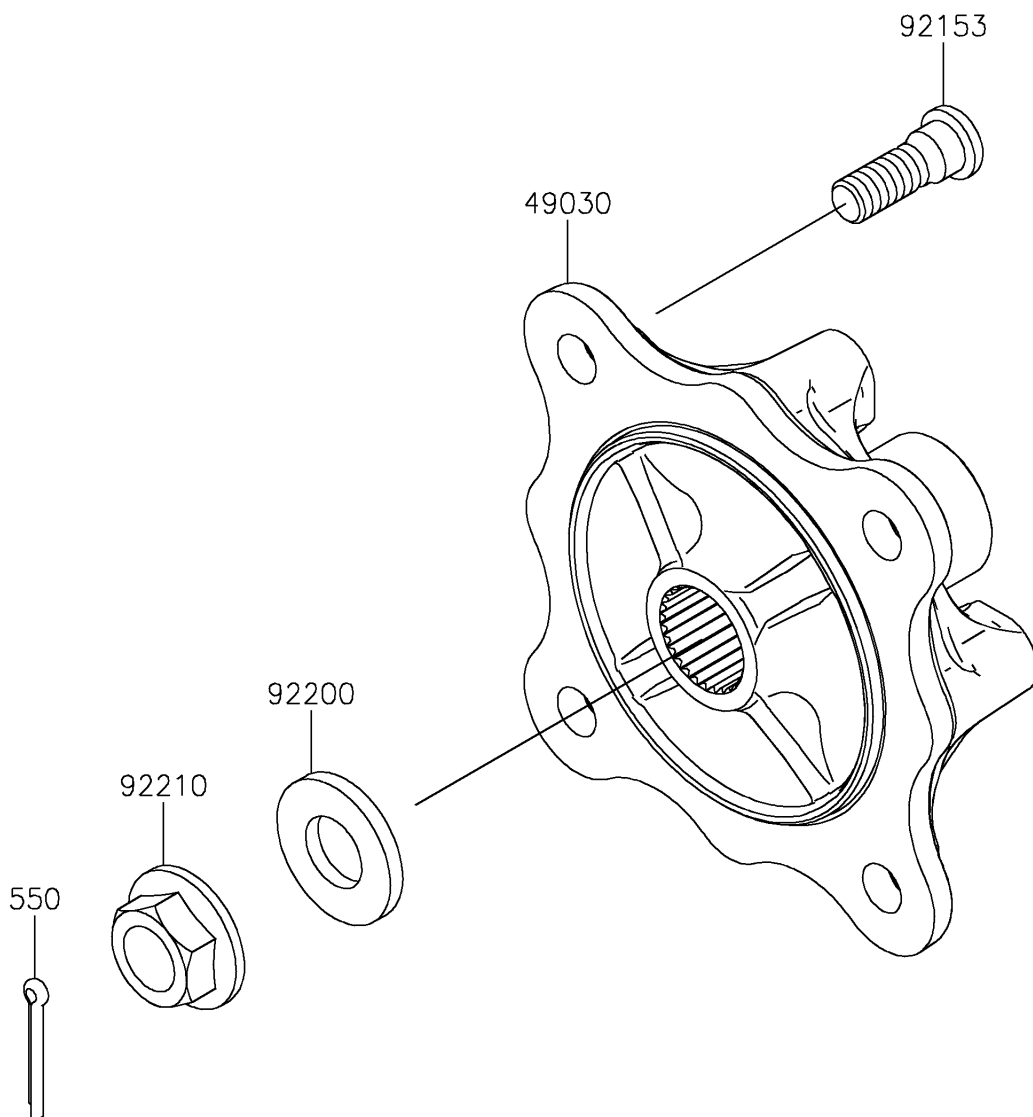

2024 MULE PRO-FXT 1000 Platinum

PARTS DIAGRAM

Rear Hubs/Brakes

F2240

2024 MULE PRO-FXT 1000 Platinum

PARTS LIST

Rear Hubs/Brakes

ITEM NAME	PART NUMBER	QUANTITY
HUB,RR (Ref # 49030)	49030-0049	2
BOLT,12MM (Ref # 92153)	92153-1915	8
WASHER,20.3X41X4.5 (Ref # 92200)	92200-0921	2
NUT,FLANGED,20MM (Ref # 92210)	92210-2093	2
PIN-COTTER,4.0X30 (Ref # 550)	550AA4030	2