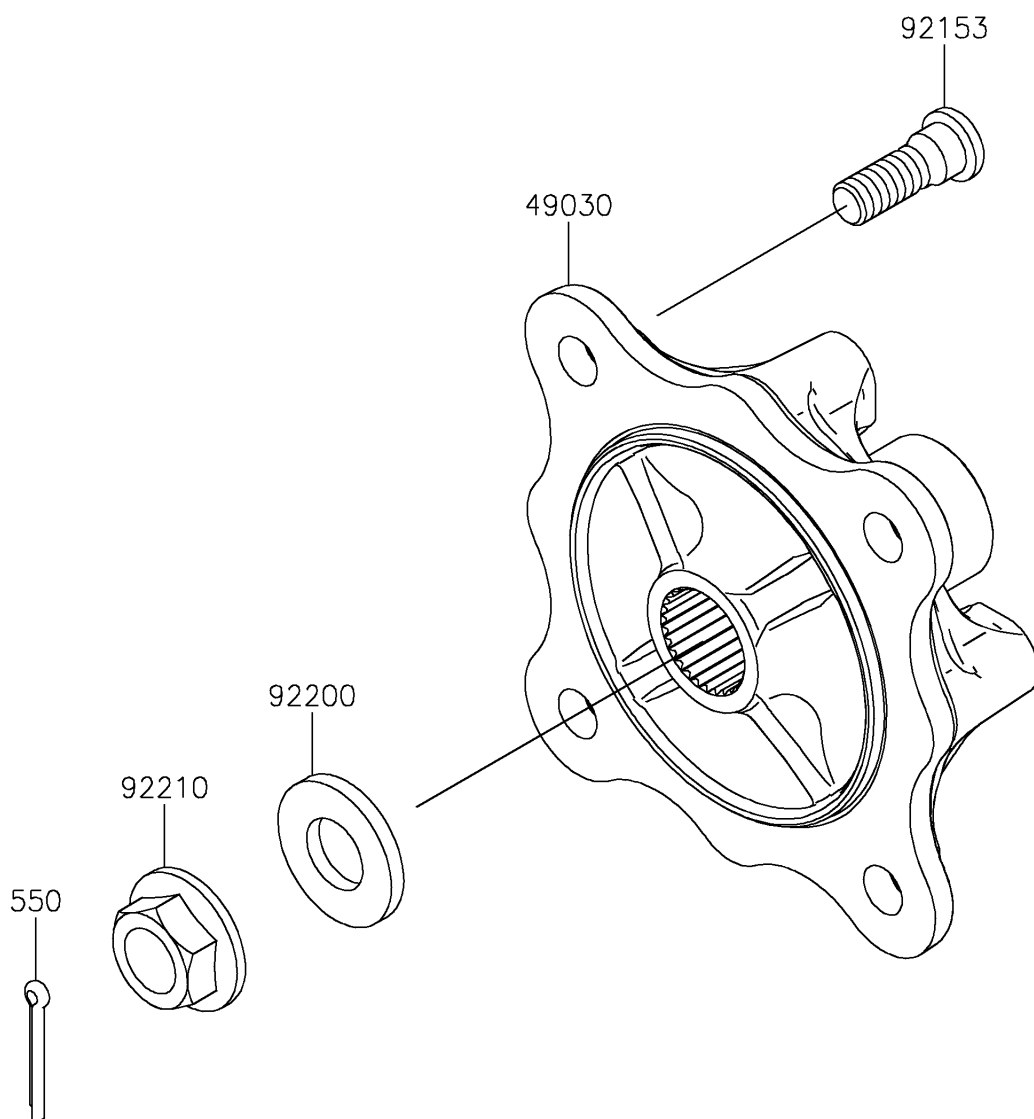

## PARTS DIAGRAM

### Rear Hubs/Brakes

F2240

## PARTS LIST

### Rear Hubs/Brakes

ITEM NAME	PART NUMBER	QUANTITY
HUB,RR (Ref # 49030)	49030-0049	2
BOLT,12MM (Ref # 92153)	92153-1915	8
WASHER,20.3X41X4.5 (Ref # 92200)	92200-0921	2
NUT,FLANGED,20MM (Ref # 92210)	92210-2093	2
PIN-COTTER,4.0X30 (Ref # 550)	550AA4030	2