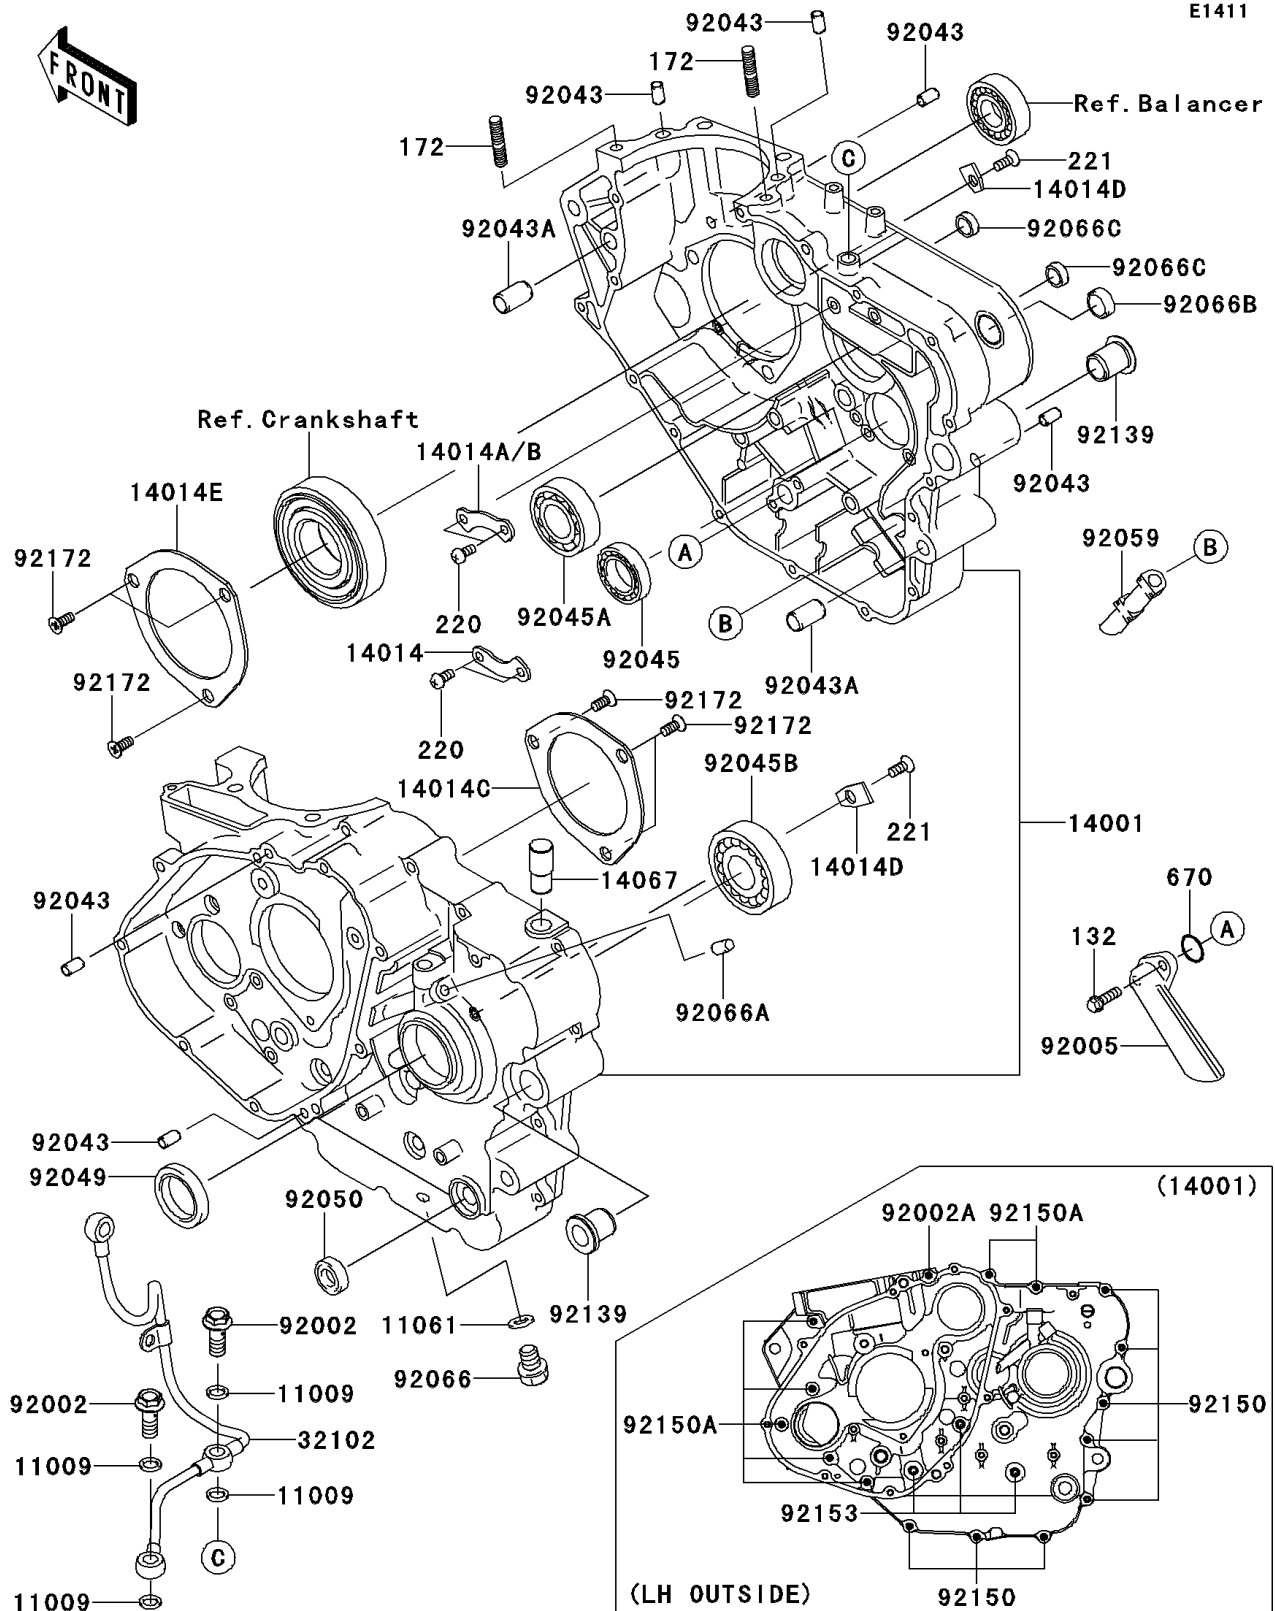

2014 KLR650 New Edition

PARTS DIAGRAM

Crankcase

2014 KLR650 New Edition

PARTS LIST

Crankcase

ITEM NAME	PART NUMBER	QUANTITY
-----------	-------------	----------
