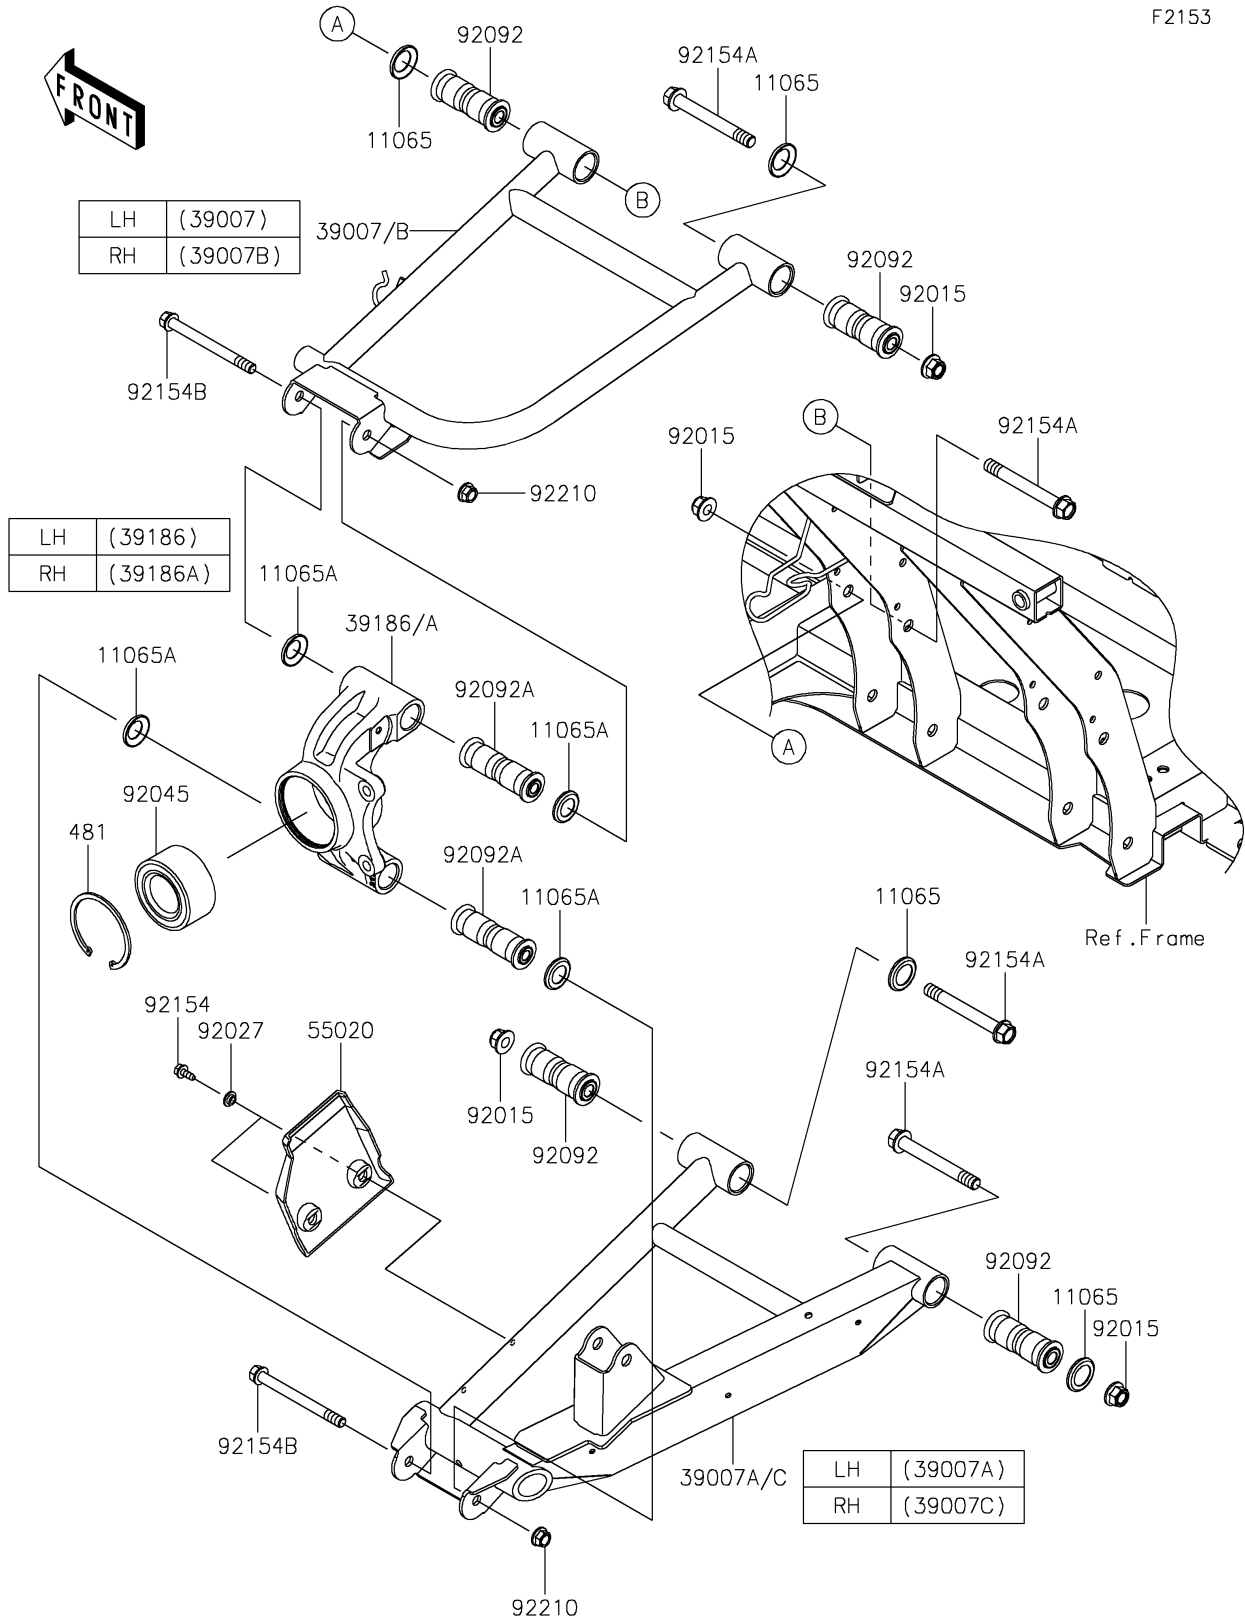

2025 MULE PRO-FXT 1000 Platinum

PARTS DIAGRAM

Rear Suspension

F2153

2025 MULE PRO-FXT 1000 Platinum

PARTS LIST

Rear Suspension

ITEM NAME	PART NUMBER	QUANTITY
-----------	-------------	----------
