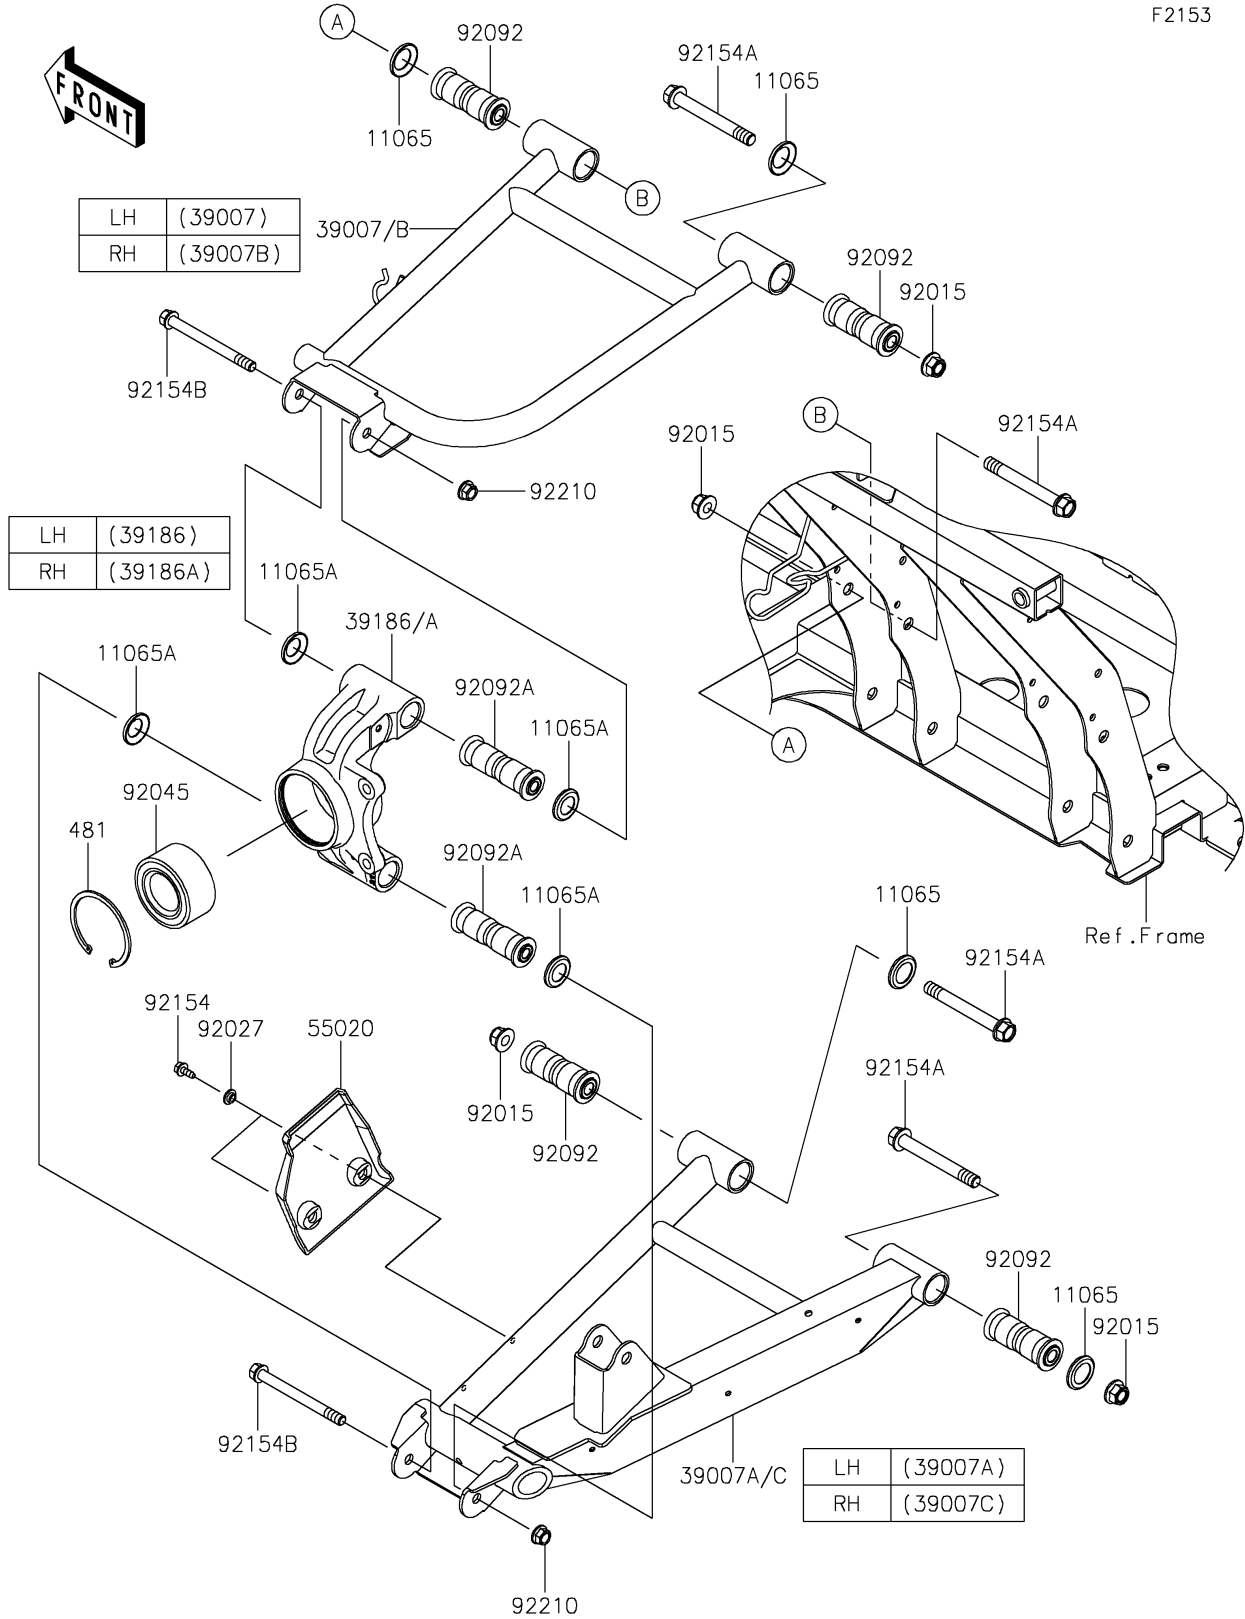

2024 MULE PRO-FXT 1000 Platinum

PARTS DIAGRAM

Rear Suspension

F2153