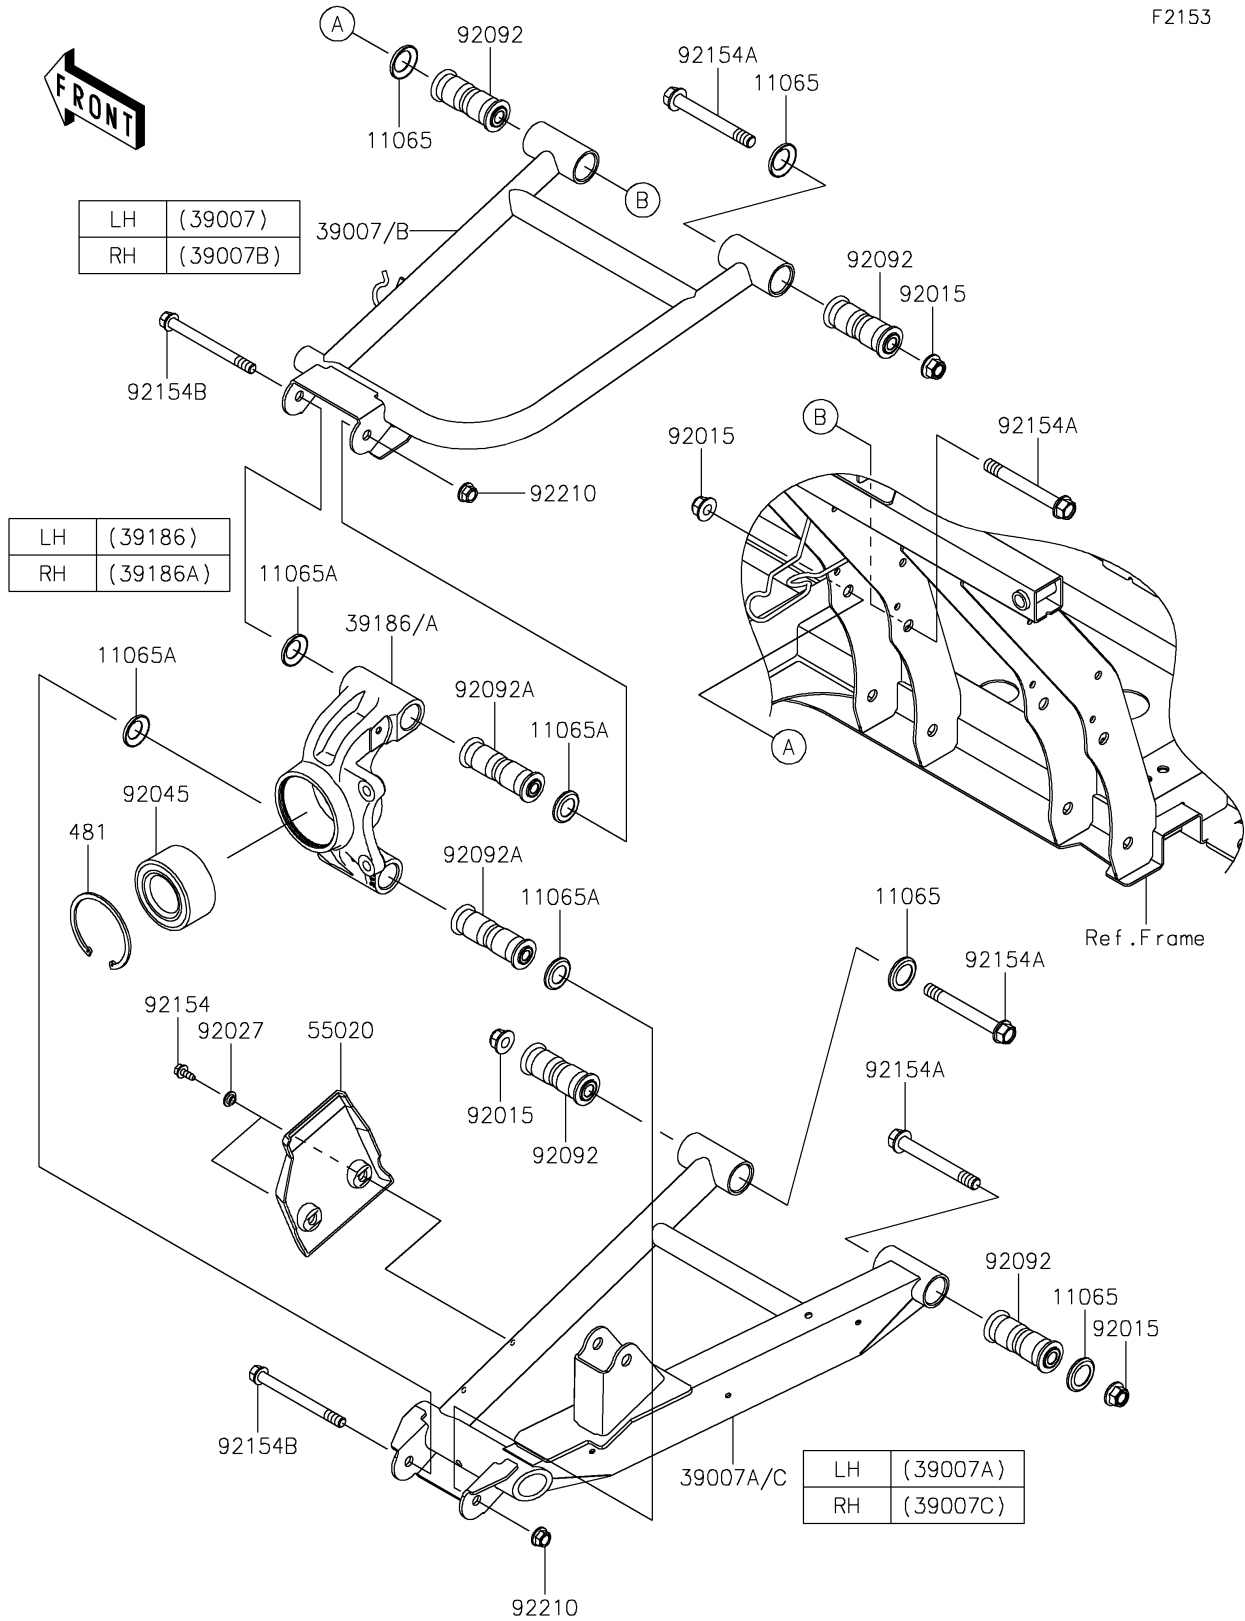

2026 MULE PRO-FXT™ 1000 PLATINUM RANCH EDITION

PARTS DIAGRAM Rear Suspension

F2153

2026 MULE PRO-FXT™ 1000 PLATINUM RANCH EDITION

PARTS LIST

Rear Suspension

ITEM NAME	PART NUMBER	QUANTITY
CAP,ARM (Ref # 11065)	11065-0838	8
CAP (Ref # 11065A)	11065-0849	8
ARM-SUSP,RR,UPP,LH,BLACK (Ref # 39007)	39007-0481-10	1
ARM-SUSP,RR,LWR,LH,BLACK (Ref # 39007A)	39007-0482-10	1
ARM-SUSP,RR,UPP,RH,BLACK (Ref # 39007B)	39007-0483-10	1
ARM-SUSP,RR,LWR,RH,BLACK (Ref # 39007C)	39007-0484-10	1
KNUCKLE,RR,LH (Ref # 39186)	39186-0317	1
KNUCKLE,RR,RH (Ref # 39186A)	39186-0318	1
GUARD,RR CVJ (Ref # 55020)	55020-0931	2
NUT,LOCK,FLANGED,12MM (Ref # 92015)	92015-1433	8
COLLAR,L=4.6 (Ref # 92027)	92027-1168	4
BEARING-BALL,40X74X36 (Ref # 92045)	92045-0993	2
BUSHING-RUBBER,12X20X78 (Ref # 92092)	92092-0028	8
BUSHING-RUBBER,10.1X17X88 (Ref # 92092A)	92092-0029	4
BOLT,6X15.6 (Ref # 92154)	92154-1250	4
BOLT,FLANGED,12X100 (Ref # 92154A)	92154-1318	8
BOLT,FLANGED,10X110 (Ref # 92154B)	92154-1353	4
NUT,LOCK,FLANGED,10MM (Ref # 92210)	92210-0276	4
CIRCLIP-TYPE-C (Ref # 481)	481J7500	2