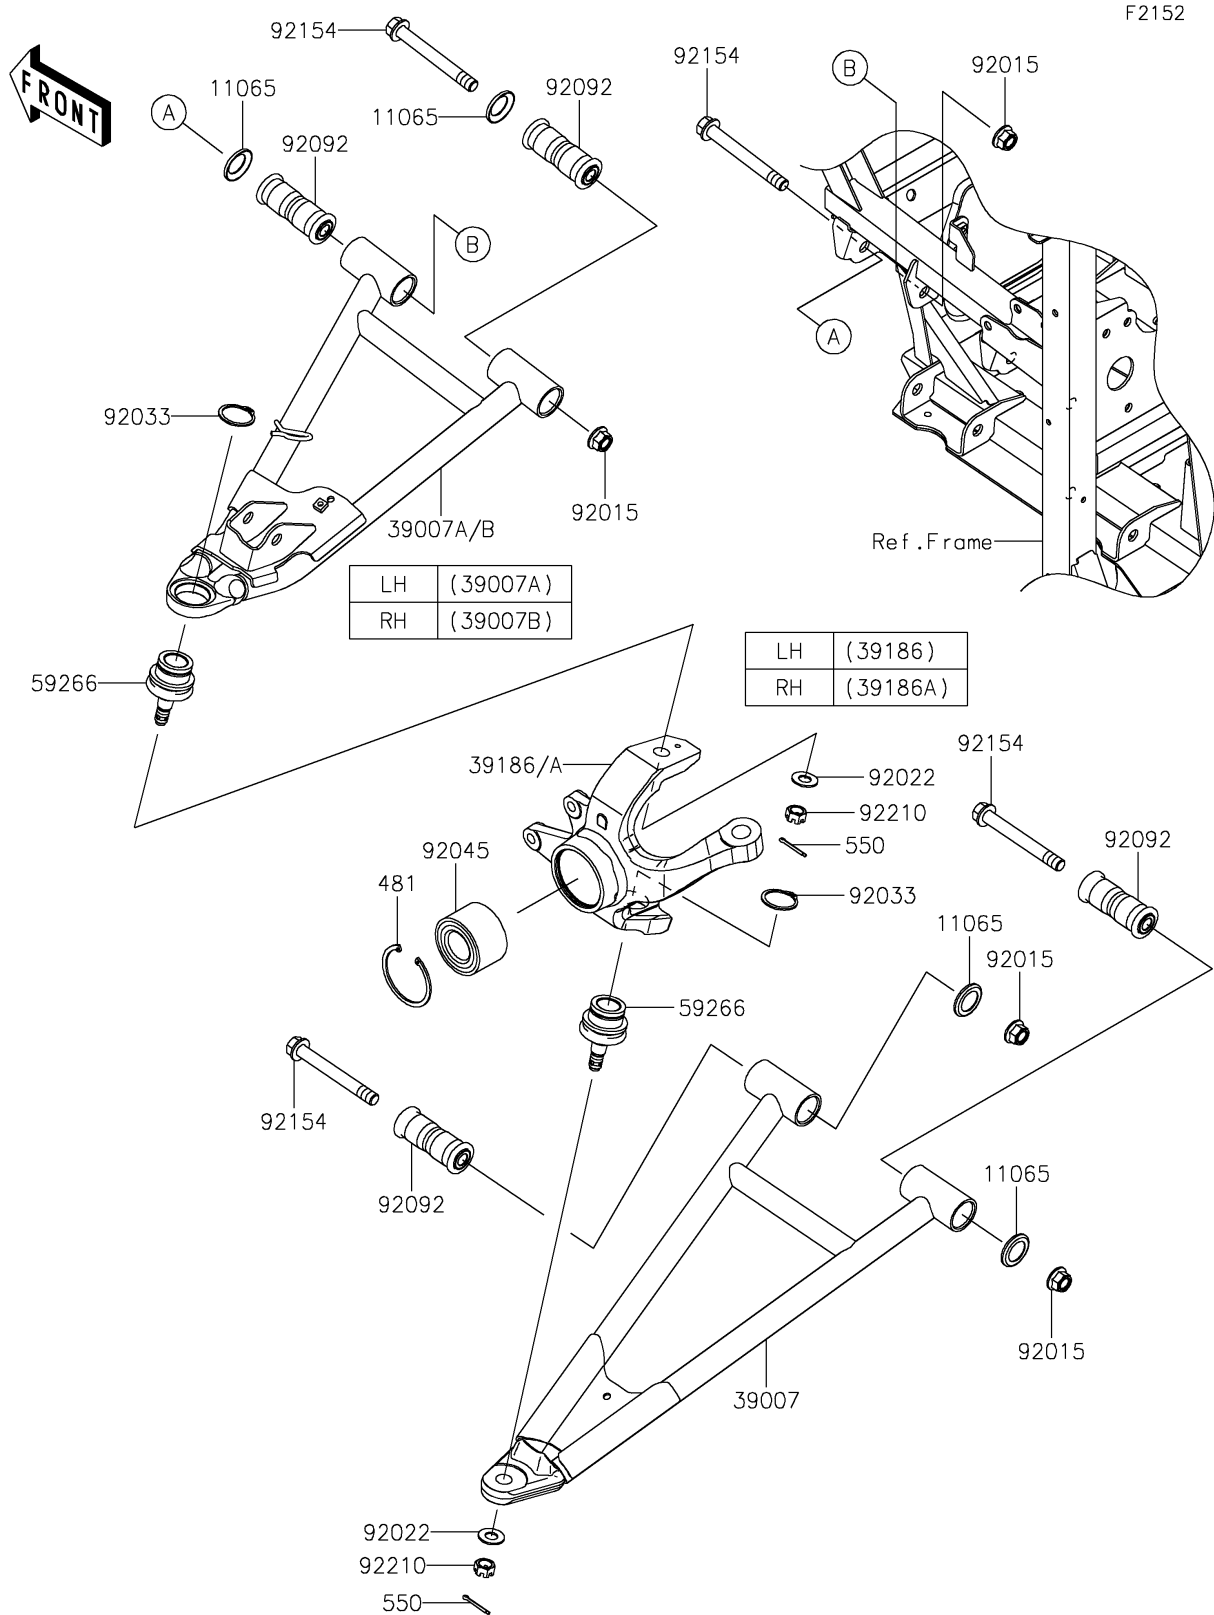

2024 MULE PRO-FXT™ 1000 PLATINUM RANCH EDITION

PARTS DIAGRAM Front Suspension

2024 MULE PRO-FXT™ 1000 PLATINUM RANCH EDITION

PARTS LIST

Front Suspension

ITEM NAME	PART NUMBER	QUANTITY
CAP,ARM (Ref # 11065)	11065-0838	8
ARM-SUSP,FR,LWR,LH&RH (Ref # 39007)	39007-0383	2
ARM-SUSP,FR,UPP,LH,BLACK (Ref # 39007A)	39007-0499-10	1
ARM-SUSP,FR,UPP,RH,BLACK (Ref # 39007B)	39007-0500-10	1
KNUCKLE,FR,LH (Ref # 39186)	39186-0339	1
KNUCKLE,FR,RH (Ref # 39186A)	39186-0340	1
JOINT-BALL (Ref # 59266)	59266-0711	4
NUT,LOCK,FLANGED,12MM (Ref # 92015)	92015-1433	8
WASHER (Ref # 92022)	92022-1831	4
RING-SNAP,C-TYPE,32MM (Ref # 92033)	92033-1262	4
BEARING-BALL,30X60X37 (Ref # 92045)	92045-0905	2
BUSHING-RUBBER,12X20X78 (Ref # 92092)	92092-0028	8
BOLT,FLANGED,12X100 (Ref # 92154)	92154-1318	8
NUT,CASTLE,12MM (Ref # 92210)	92210-0395	4
CIRCLIP-TYPE-C (Ref # 481)	481J6000	2
PIN-COTTER,3.0X25 (Ref # 550)	550AA3025	4