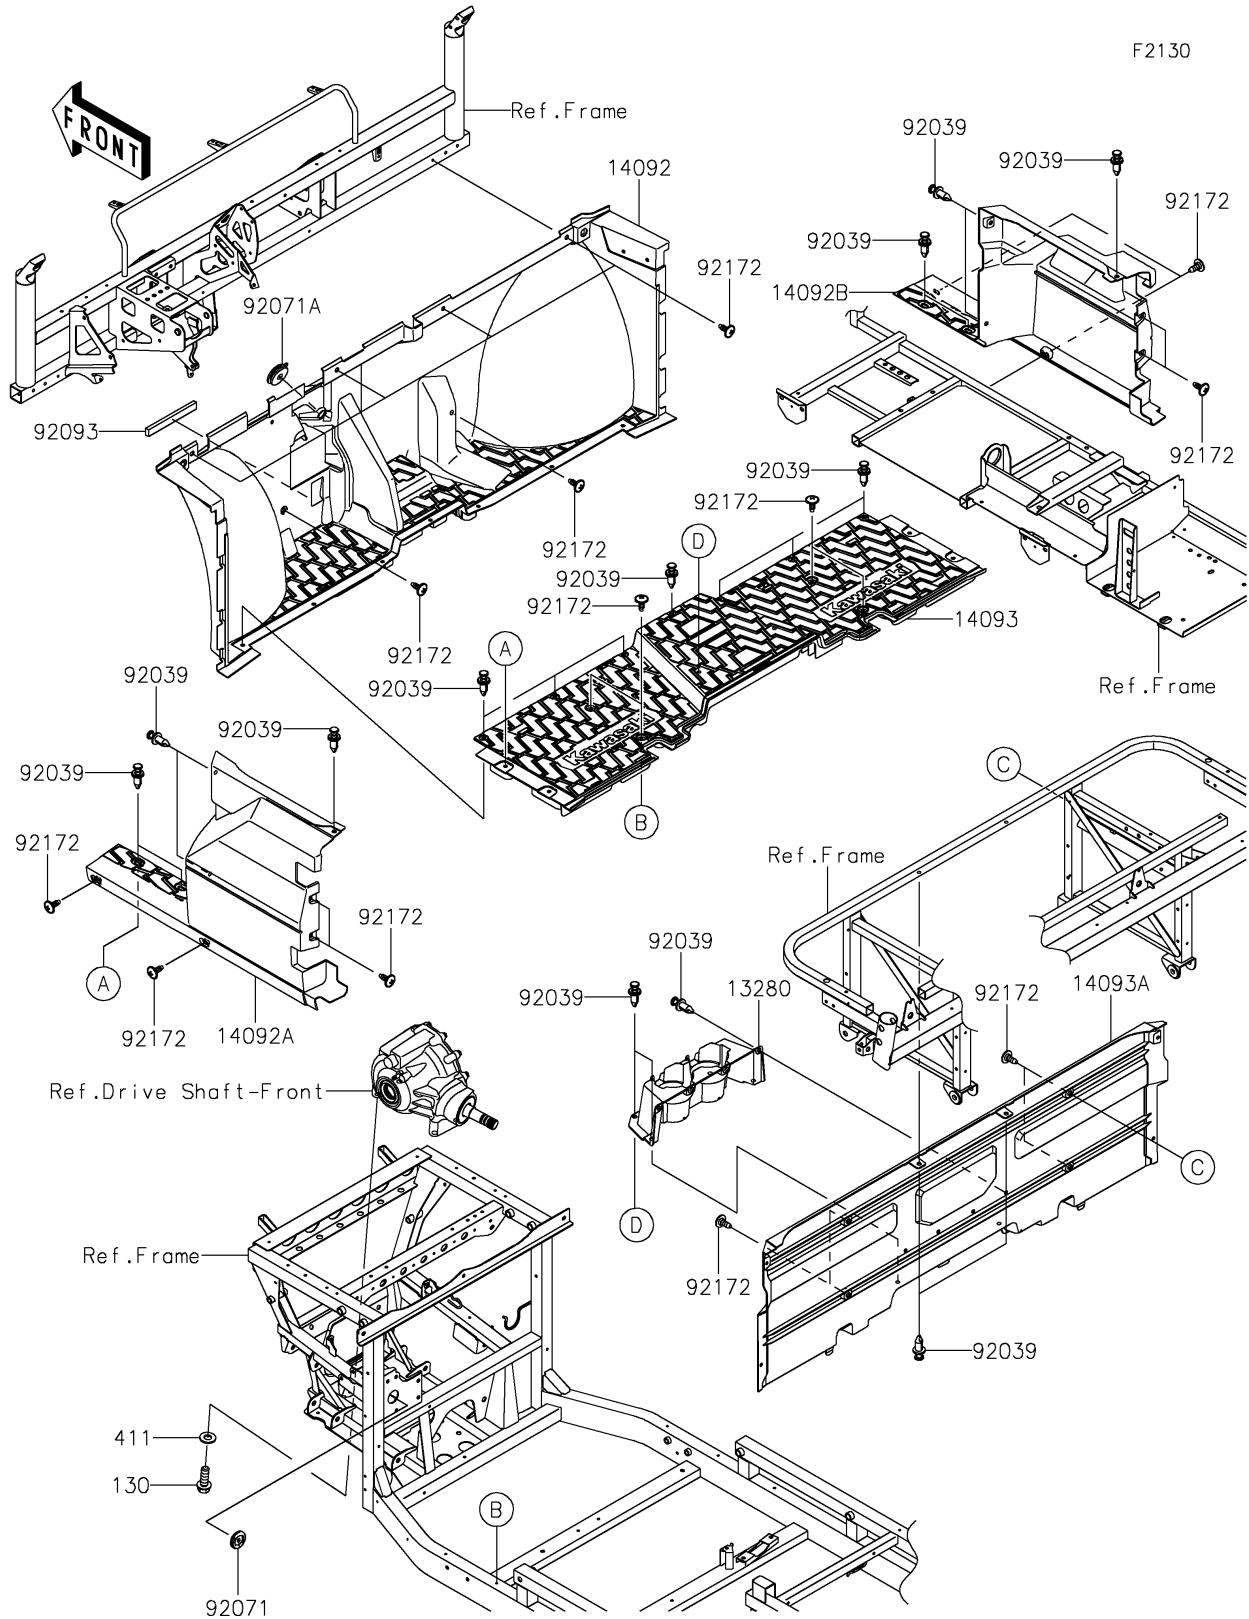

2024 MULE PRO-FXT 1000 Platinum

PARTS DIAGRAM

Frame Fittings(Front)(DRFNN-DSSNL)

2024 MULE PRO-FXT 1000 Platinum

PARTS LIST

Frame Fittings(Front)(DRFNN-DSSNL)

ITEM NAME	PART NUMBER	QUANTITY
HOLDER (Ref # 13280)	13280-1352	1
COVER,FR FLOOR (Ref # 14092)	14092-1184	1
COVER,SIDE,LH,FR (Ref # 14092A)	14092-1188	1
COVER,SIDE,RH,FR (Ref # 14092B)	14092-1189	1
COVER,FLOOR,BOTTOM (Ref # 14093)	14093-1426	1
COVER,FR SEAT (Ref # 14093A)	14093-1427	1
RIVET (Ref # 92039)	92039-0865	27
GROMMET,9X45X9 (Ref # 92071)	92071-0728	1
GROMMET,8X22X8 (Ref # 92071A)	92071-0753	1
SEAL,10X20X165 (Ref # 92093)	92093-0617	1
SCREW,6X16 (Ref # 92172)	92172-0711	22
BOLT-FLANGED,12X35 (Ref # 130)	130CA1235	4
WASHER-PLAIN,12MM (Ref # 411)	411AA1200	4