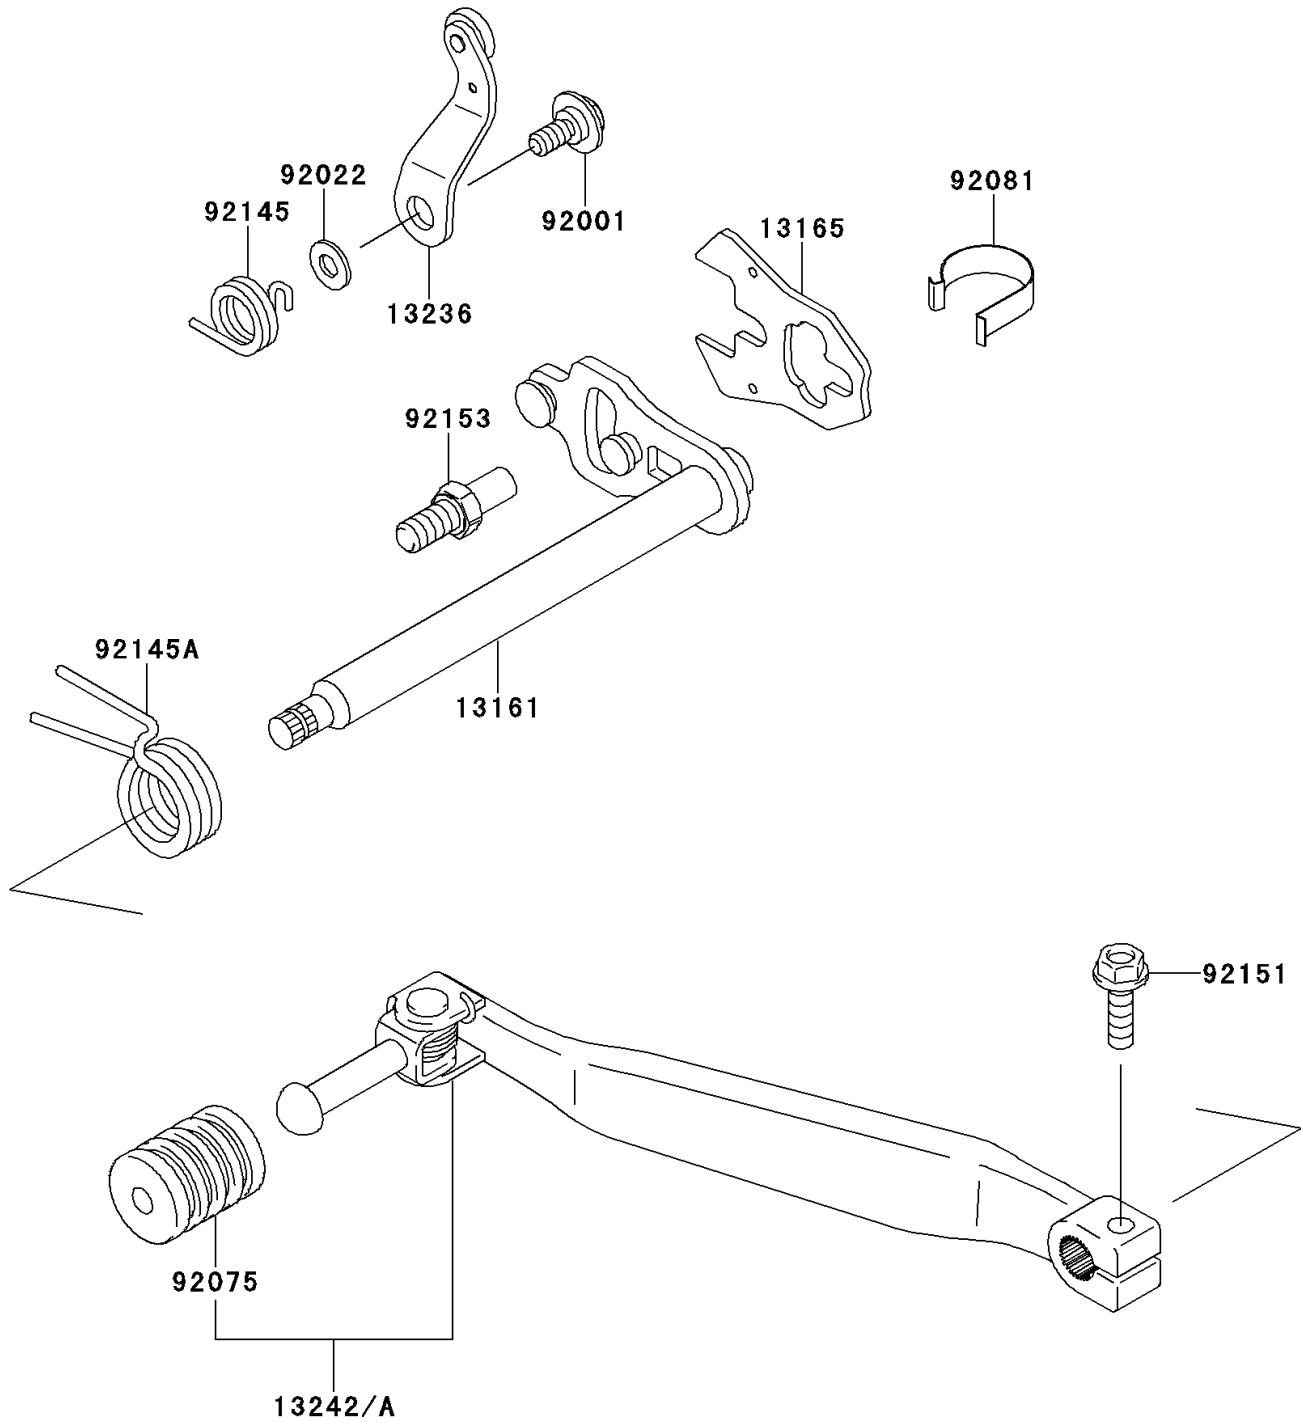

2014 KLR™ 650

PARTS DIAGRAM

Gear Change Mechanism

E1370

2014 KLR™ 650

PARTS LIST

Gear Change Mechanism

Kawasaki

Let the Good Times Roll®

ITEM NAME

PART NUMBER

QUANTITY
