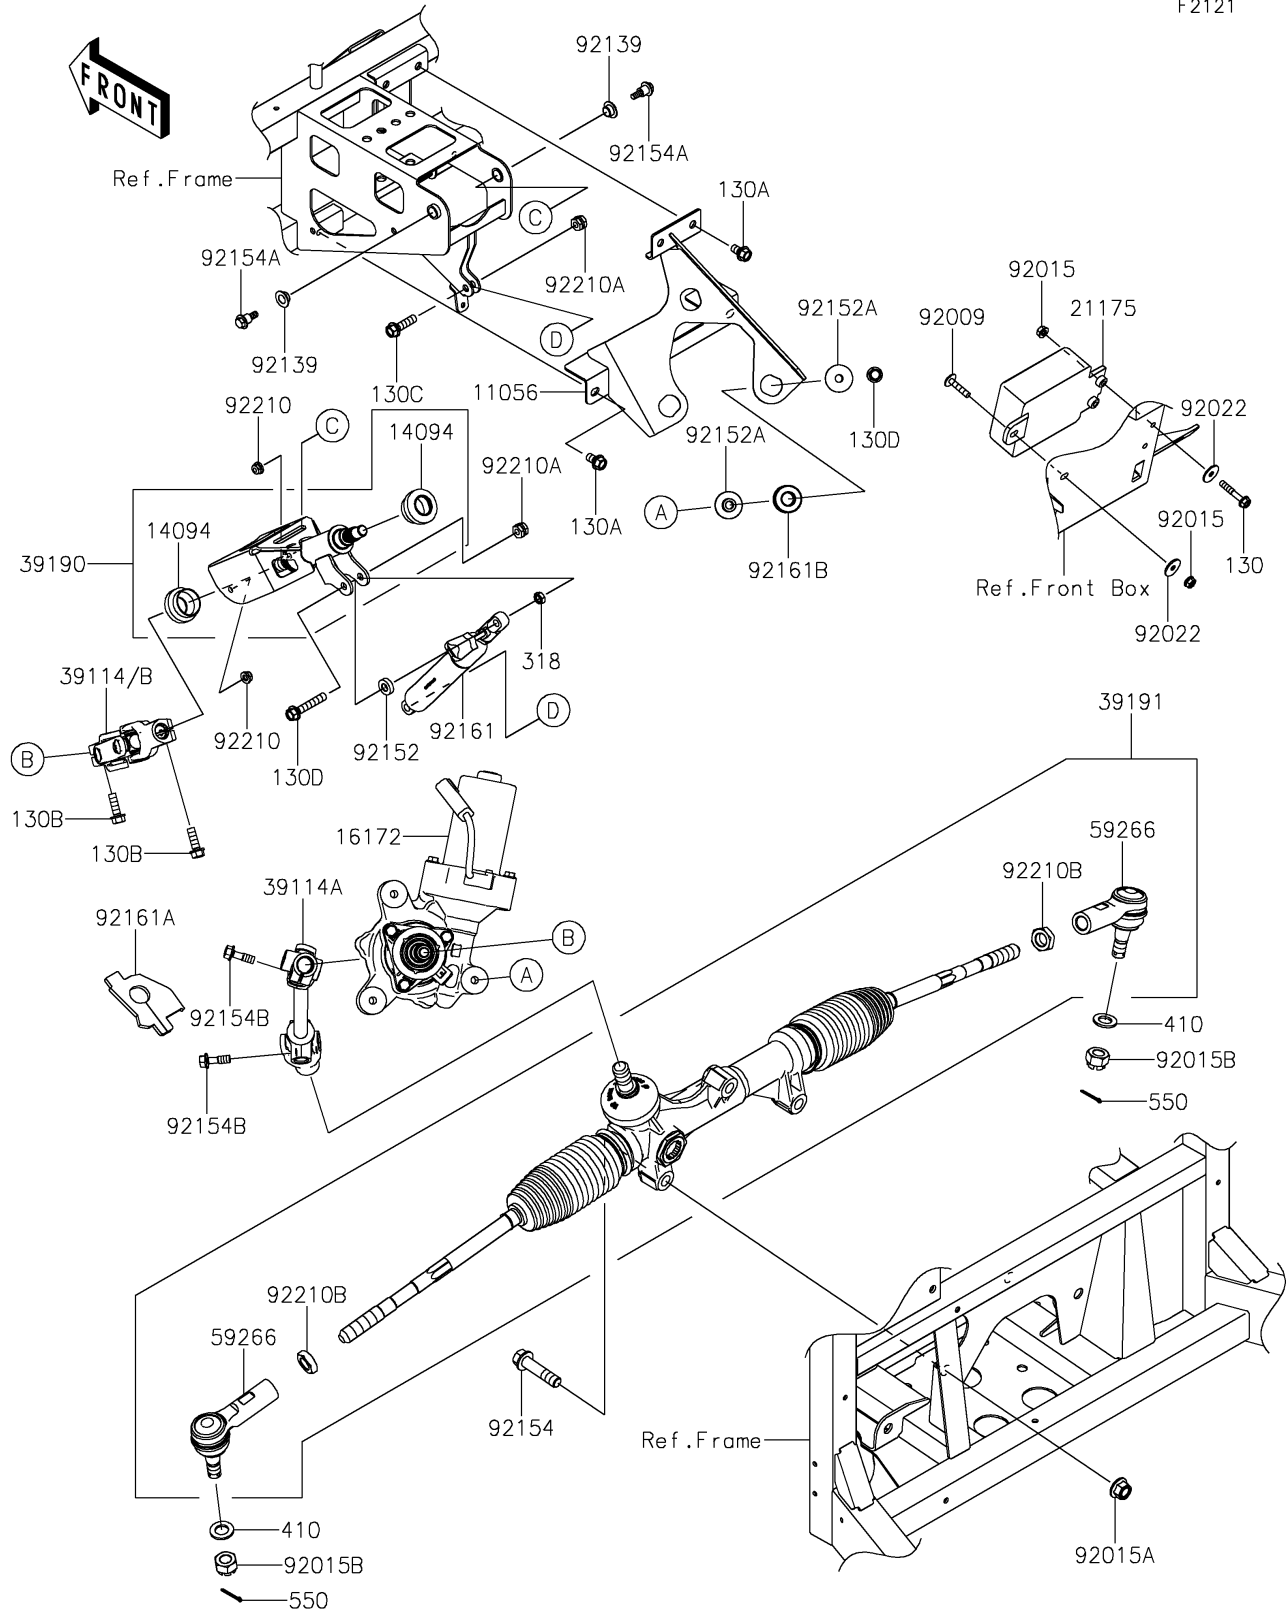

2026 MULE PRO-FXT™ 1000 PLATINUM RANCH EDITION

PARTS DIAGRAM Steering Shaft

F2121

2026 MULE PRO-FXT™ 1000 PLATINUM RANCH EDITION

PARTS LIST

Steering Shaft

ITEM NAME	PART NUMBER	QUANTITY
BRACKET (Ref # 11056)	11056-2838	1
COVER,STEERING SHAFT (Ref # 14094)	14094-0322	2
ACTUATOR,EPS (Ref # 16172)	16172-0557	1
CONTROL UNIT-ELECTRONIC,EPS (Ref # 21175)	21175-0969	1
SHAFT-COMP-STRG (Ref # 39114A)	39114-0045	1
SHAFT-COMP-STRG,UPP (Ref # 39114B)	39114-0048	1
SHAFT-ASSY-STEERING (Ref # 39190)	39190-0022	1
GEAR-ASSY-STEERING (Ref # 39191)	39191-0050	1
JOINT-BALL (Ref # 59266)	59266-0771	2
SCREW,6X28,BLACK (Ref # 92009)	92009-1400	1
NUT,FLANGED,6MM (Ref # 92015)	92015-1367	3
NUT,LOCK,FLANGED,12MM (Ref # 92015A)	92015-1433	3
NUT,CASTLE,14MM (Ref # 92015B)	92015-1841	2
WASHER,6.5X22X1.6 (Ref # 92022)	92022-237	3
BUSHING (Ref # 92139)	92139-0230	2
COLLAR,8.2X18X5 (Ref # 92152)	92152-1848	1
COLLAR,8.5X30X10.6 (Ref # 92152A)	92152-2149	6
BOLT,FLANGED,12X50 (Ref # 92154)	92154-1008	3
BOLT,6X21.5 (Ref # 92154A)	92154-1320	2
BOLT (Ref # 92154B)	92154-4224	2
DAMPER,GAS SPRING (Ref # 92161)	92161-1825	1
DAMPER (Ref # 92161A)	92161-2492	1
DAMPER,ACTUATOR (Ref # 92161B)	92161-7517	3
NUT,LOCK,FLANGED,6MM (Ref # 92210)	92210-0303	2
NUT,HARD LOCK,8MM (Ref # 92210A)	92210-0934	2
NUT (Ref # 92210B)	92210-1933	2
BOLT-FLANGED,6X35 (Ref # 130)	130BA0635	2
BOLT-FLANGED,8X14 (Ref # 130A)	130BA0814	4
BOLT-FLANGED,8X25 (Ref # 130B)	130CA0825	2

2026 MULE PRO-FXT™ 1000 PLATINUM RANCH EDITION

PARTS LIST

Steering Shaft

ITEM NAME	PART NUMBER	QUANTITY
BOLT-FLANGED,8X30 (Ref # 130C)	130CA0830	1
BOLT-FLANGED,8X45 (Ref # 130D)	130CA0845	4
NUT-HEX-SMALL,8MM (Ref # 318)	318BA0800	1
WASHER-PLAIN-SMALL,14MM (Ref # 410)	410AA1400	2
PIN-COTTER,3.0X25 (Ref # 550)	550AA3025	2