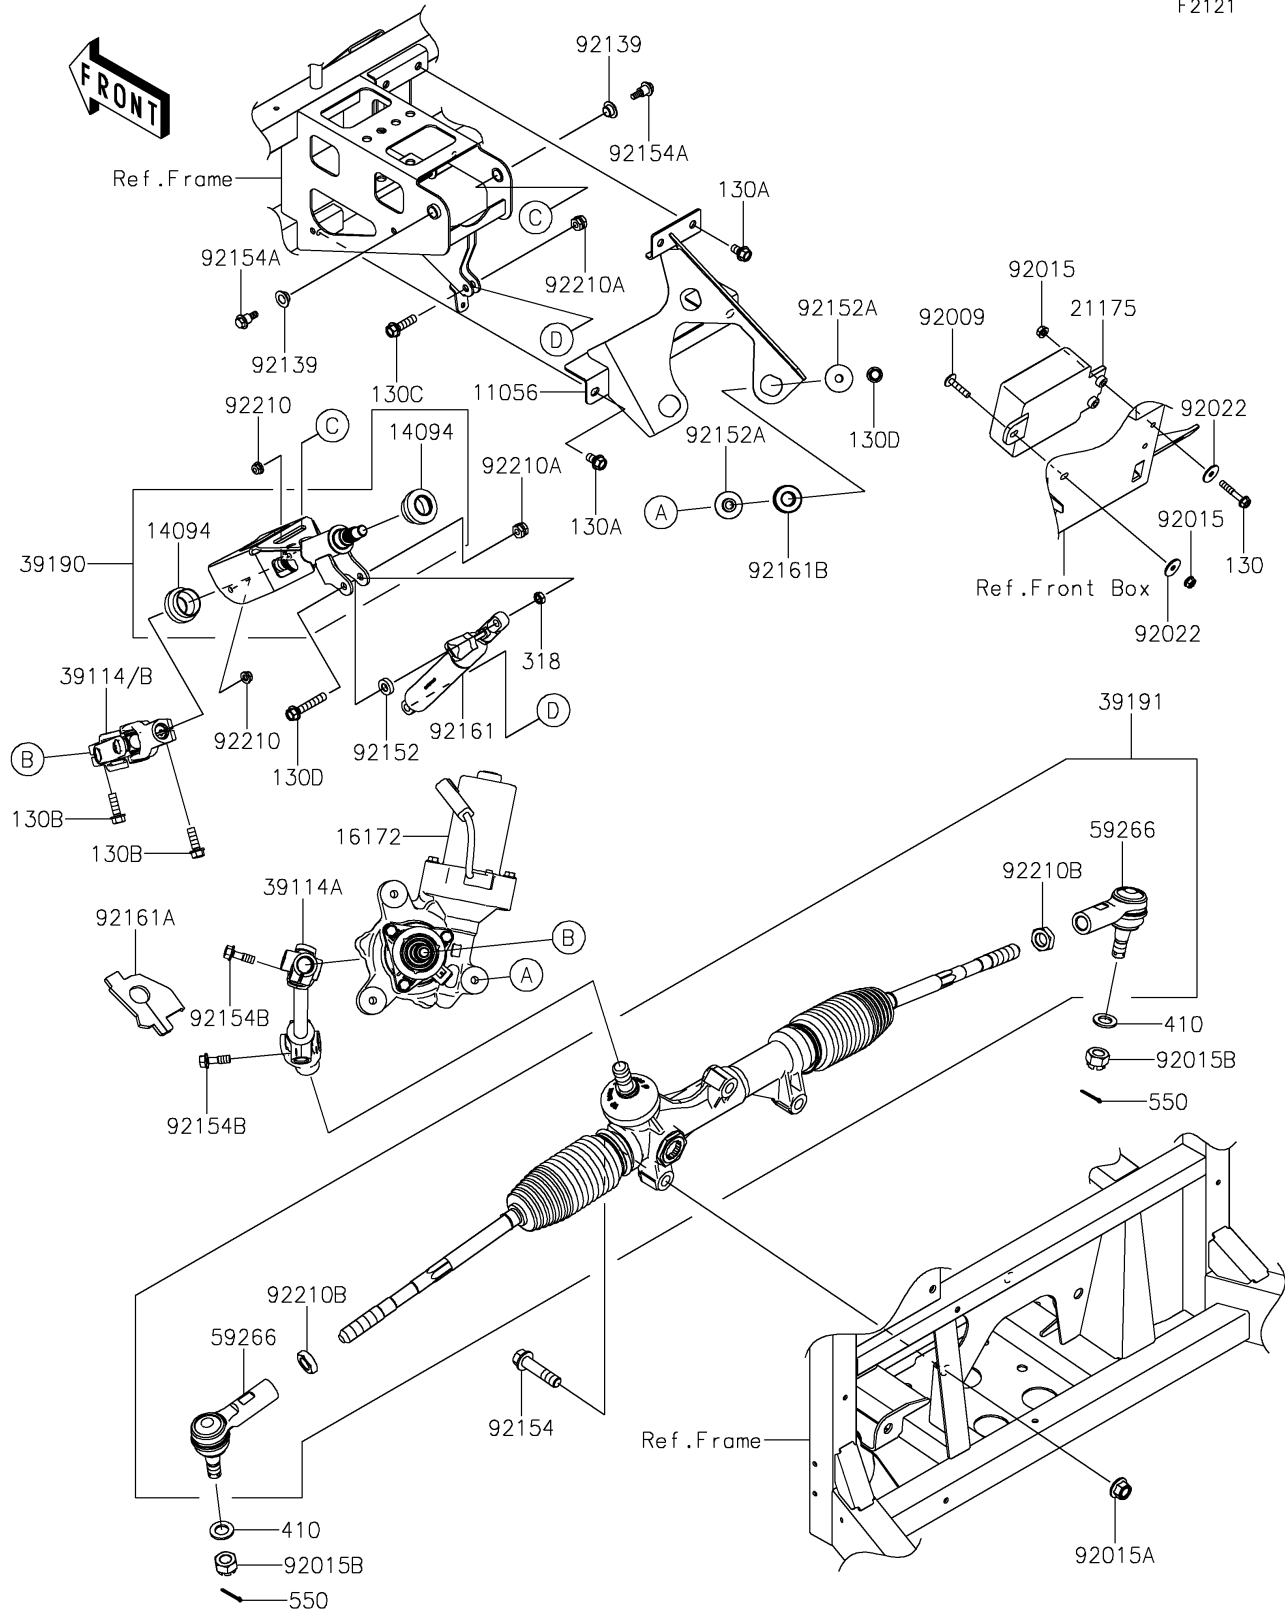

2024 MULE PRO-FXT™ 1000 PLATINUM RANCH EDITION

PARTS DIAGRAM Steering Shaft

F2121

2024 MULE PRO-FXT™ 1000 PLATINUM RANCH EDITION

PARTS LIST

Steering Shaft

ITEM NAME	PART NUMBER	QUANTITY
BRACKET (Ref # 11056)	11056-2838	1
COVER,STEERING SHAFT (Ref # 14094)	14094-0322	2
ACTUATOR,EPS (Ref # 16172)	16172-0557	1
CONTROL UNIT-ELECTRONIC,EPS (Ref # 21175)	21175-0969	1
SHAFT-COMP-STRG (Ref # 39114)	39114-0019	1
SHAFT-COMP-STRG (Ref # 39114A)	39114-0045	1
SHAFT-ASSY-STEERING (Ref # 39190)	39190-0022	1
GEAR-ASSY-STEERING (Ref # 39191)	39191-0050	1
JOINT-BALL (Ref # 59266)	59266-0771	2
SCREW,6X28,BLACK (Ref # 92009)	92009-1400	1
NUT,FLANGED,6MM (Ref # 92015)	92015-1367	3
NUT,LOCK,FLANGED,12MM (Ref # 92015A)	92015-1433	3
NUT,CASTLE,14MM (Ref # 92015B)	92015-1841	2
WASHER,6.5X22X1.6 (Ref # 92022)	92022-237	3
BUSHING (Ref # 92139)	92139-0230	2
COLLAR,8.2X18X5 (Ref # 92152)	92152-1848	1
COLLAR,8.5X30X10.6 (Ref # 92152A)	92152-2149	6
BOLT,FLANGED,12X50 (Ref # 92154)	92154-1008	3
BOLT,6X21.5 (Ref # 92154A)	92154-1320	2
BOLT (Ref # 92154B)	92154-4224	2
DAMPER,GAS SPRING (Ref # 92161)	92161-1825	1
DAMPER (Ref # 92161A)	92161-2492	1
DAMPER,ACTUATOR (Ref # 92161B)	92161-7517	3
NUT,LOCK,FLANGED,6MM (Ref # 92210)	92210-0303	2
NUT,HARD LOCK,8MM (Ref # 92210A)	92210-0934	2
NUT (Ref # 92210B)	92210-1933	2
BOLT-FLANGED,6X35 (Ref # 130)	130BA0635	2
BOLT-FLANGED,8X14 (Ref # 130A)	130BA0814	4
BOLT-FLANGED,8X25 (Ref # 130B)	130CA0825	2

2024 MULE PRO-FXT™ 1000 PLATINUM RANCH EDITION

PARTS LIST

Steering Shaft

ITEM NAME	PART NUMBER	QUANTITY
BOLT-FLANGED,8X30 (Ref # 130C)	130CA0830	1
BOLT-FLANGED,8X45 (Ref # 130D)	130CA0845	4
NUT-HEX-SMALL,8MM (Ref # 318)	318BA0800	1
WASHER-PLAIN-SMALL,14MM (Ref # 410)	410AA1400	2
PIN-COTTER,3.0X25 (Ref # 550)	550AA3025	2