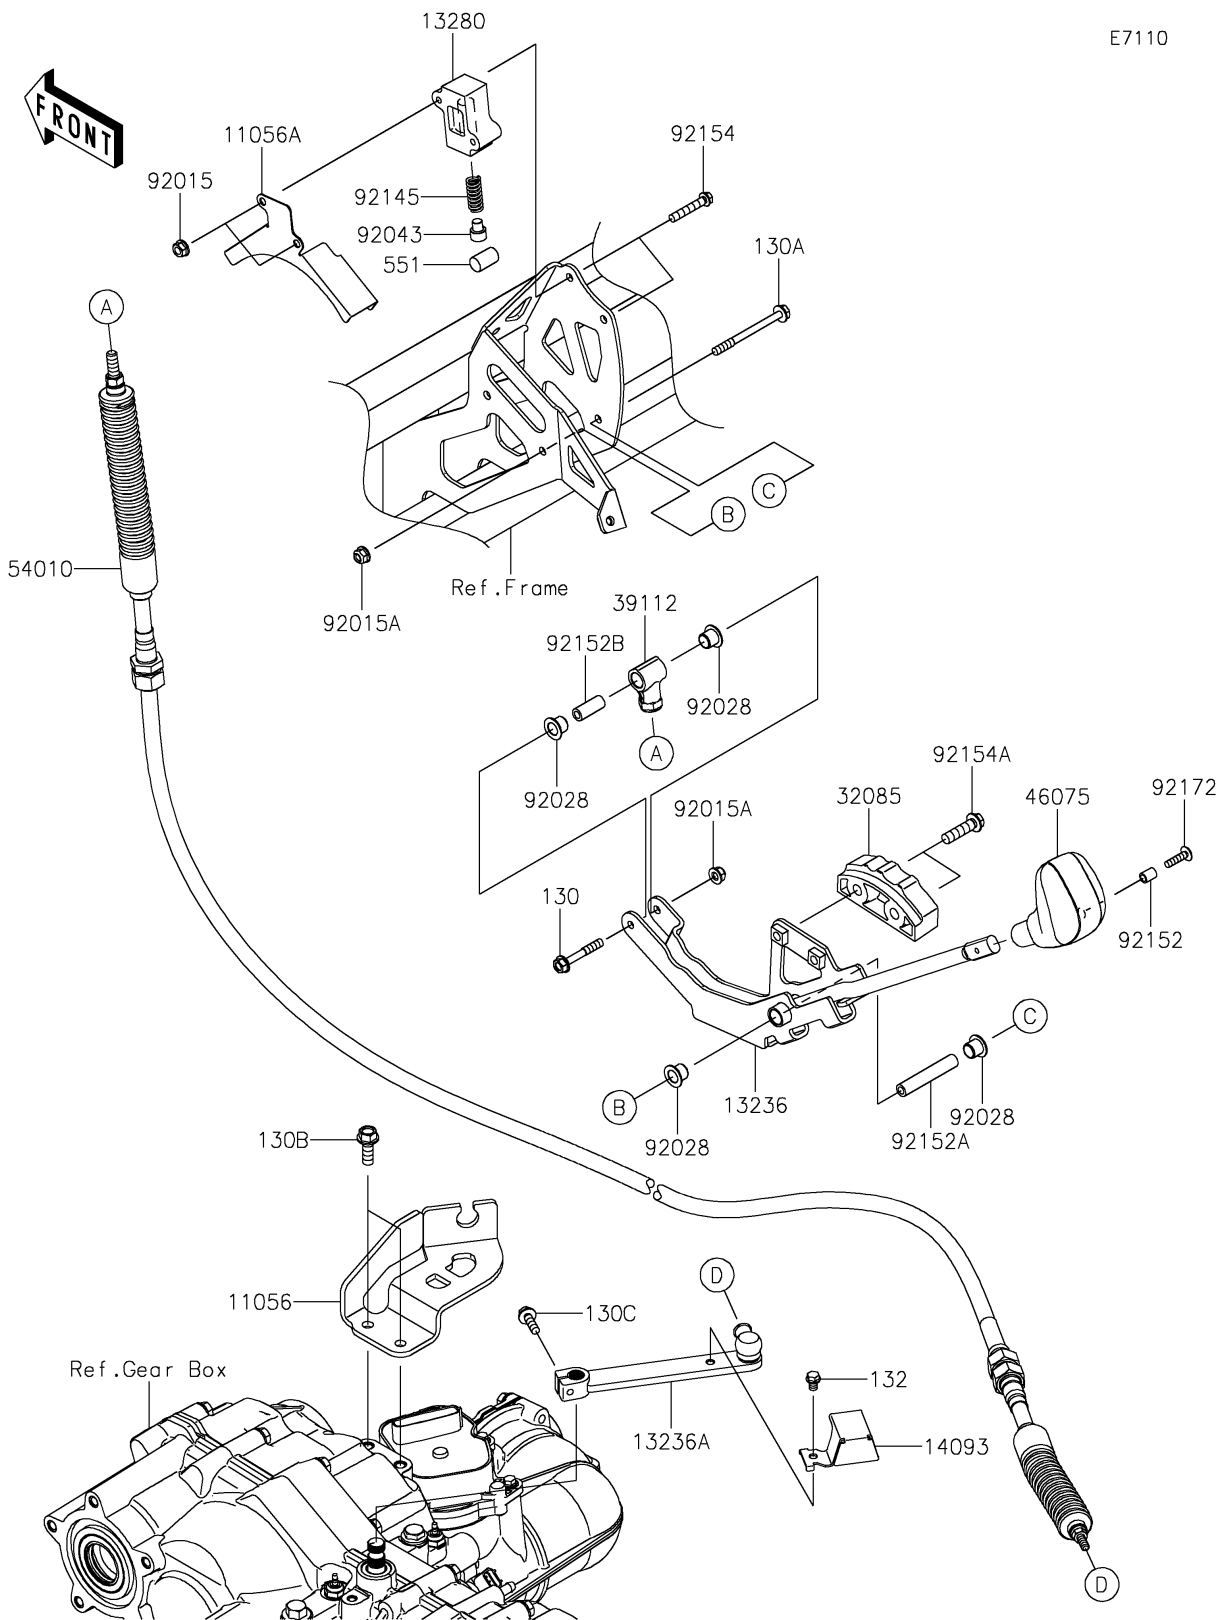

2025 MULE PRO-FXT 1000 Platinum

PARTS DIAGRAM

Control

2025 MULE PRO-FXT 1000 Platinum

Kawasaki
Let the Good Times Roll®

PARTS LIST

Control

ITEM NAME	PART NUMBER	QUANTITY
BRACKET,T/M SIDE (Ref # 11056)	11056-2946	1
BRACKET,DUST COVER (Ref # 11056A)	11056-7274	1
LEVER-COMP,SHIFT (Ref # 13236)	13236-0748	1
LEVER-COMP (Ref # 13236A)	13236-0854	1
HOLDER (Ref # 13280)	13280-0776	1
COVER (Ref # 14093)	14093-1362	1
STOPPER (Ref # 32085)	32085-0748	1
RODEND-TIE (Ref # 39112)	39112-0020	1
GRIP (Ref # 46075)	46075-0569	1
CABLE,SHIFT (Ref # 54010)	54010-0601	1
NUT,FLANGED,6MM (Ref # 92015)	92015-1367	2
NUT,LOCK,FLANGED,6MM (Ref # 92015A)	92015-1675	2
BUSHING (Ref # 92028)	92028-1507	4
PIN (Ref # 92043)	92043-0790	1
SPRING (Ref # 92145)	92145-1578	1
COLLAR,5.6X8X10.5 (Ref # 92152)	92152-1545	1
COLLAR,6X10X56.5 (Ref # 92152A)	92152-1823	1
COLLAR,6X10X25 (Ref # 92152B)	92152-1854	1
BOLT,FLANGED,6X35 (Ref # 92154)	92154-1544	2
BOLT,FLANGED,8X30 (Ref # 92154A)	92154-1907	2
SCREW,5X20 (Ref # 92172)	92172-2081	1
BOLT-FLANGED,6X40 (Ref # 130)	130BA0640	1
BOLT-FLANGED,6X70 (Ref # 130A)	130BA0670	1
BOLT-FLANGED,8X22 (Ref # 130B)	130BA0822	2
BOLT-FLANGED,6X20 (Ref # 130C)	130CA0620	1
BOLT-FLANGED-SMALL,6X8 (Ref # 132)	132BA0608	1
PIN-DOWEL,12X20 (Ref # 551)	551R1220	1