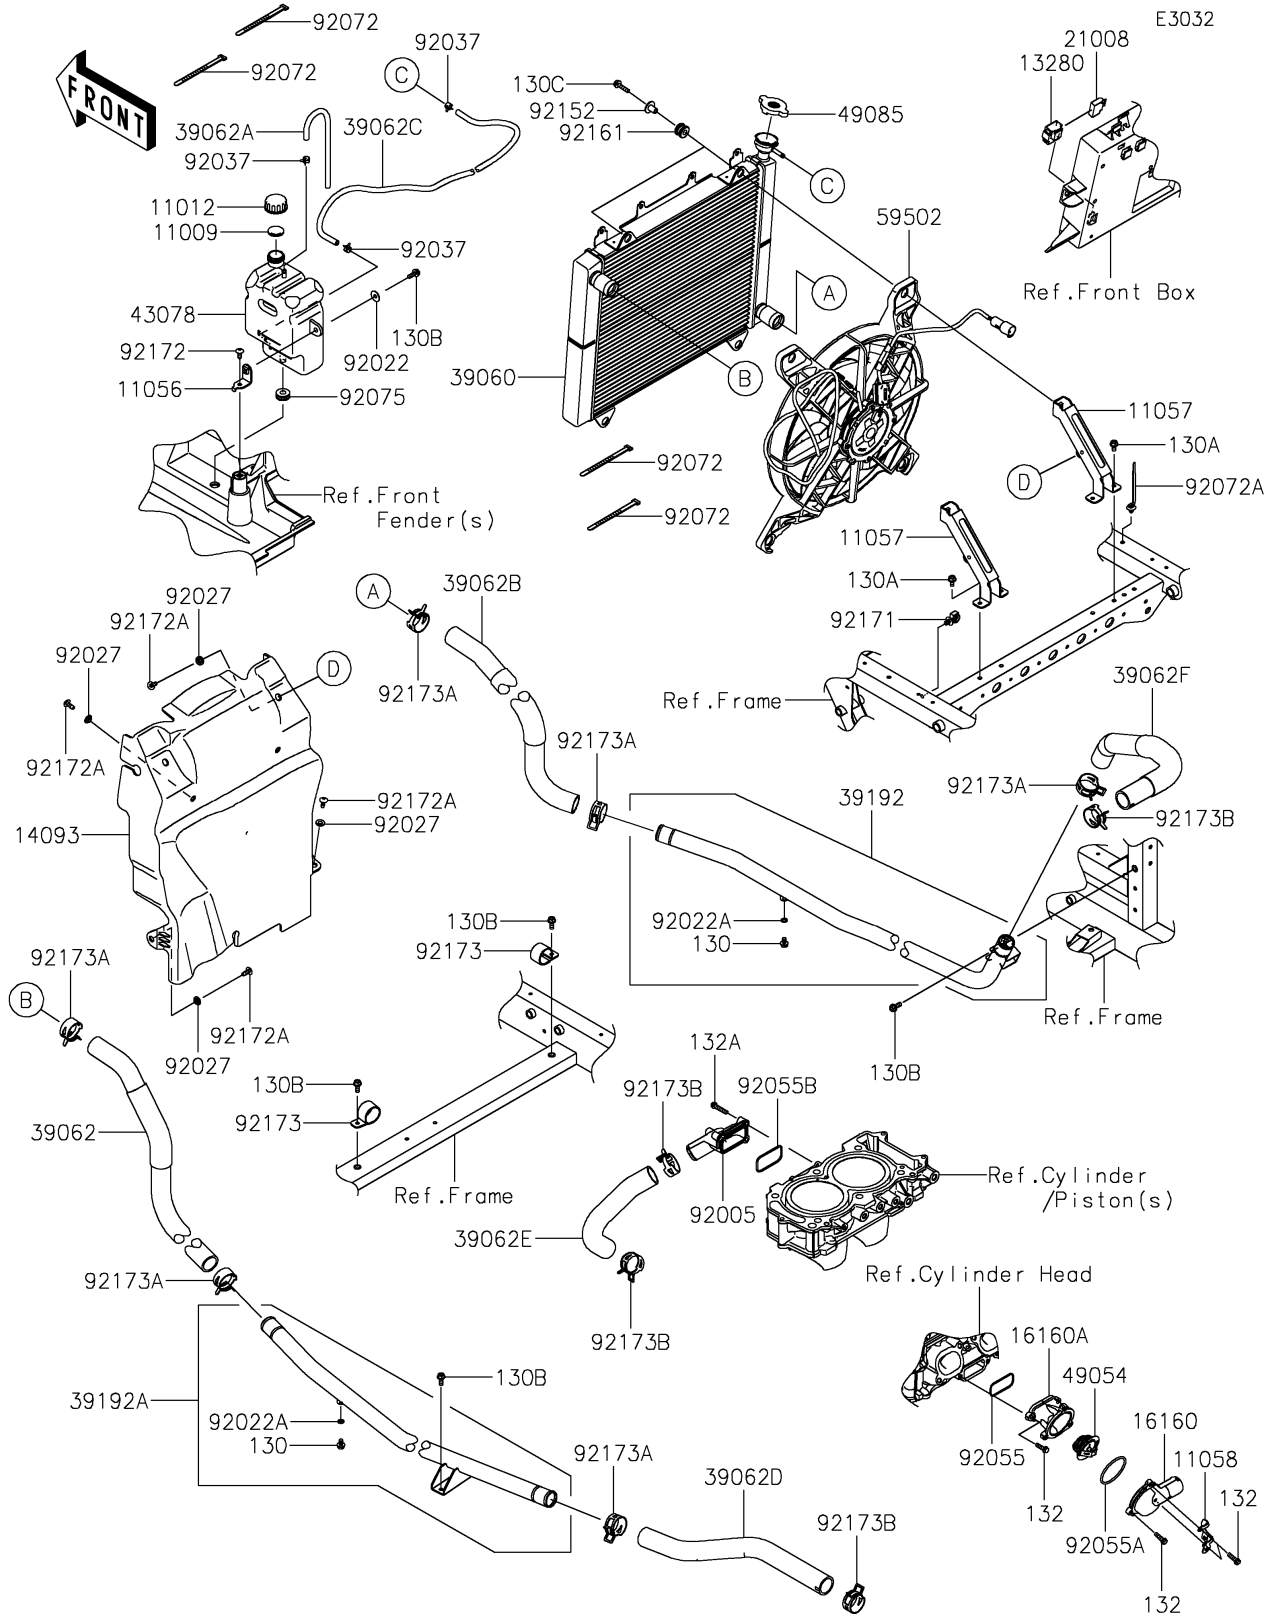

2024 MULE PRO-FXT 1000 Platinum

PARTS DIAGRAM

Radiator

2024 MULE PRO-FXT 1000 Platinum

Kawasaki
Let the Good Times Roll®

PARTS LIST

Radiator

ITEM NAME	PART NUMBER	QUANTITY
GASKET,RESERVOIR TANK CAP (Ref # 11009)	11009-1145	1
CAP (Ref # 11012)	11012-1084	1
BRACKET,RESERVOIR (Ref # 11056)	11056-3856	1
BRACKET,RADIATOR (Ref # 11057)	11057-0774	2
BRACKET (Ref # 11058)	11058-0325	1
HOLDER,BREAKER (Ref # 13280)	13280-0898	1
COVER,RADIATOR BACK (Ref # 14093)	14093-1391	1
BODY,THERMOSTAT COVER (Ref # 16160)	16160-0839	1
BODY,THERMOSTAT (Ref # 16160A)	16160-0840	1
BREAKER,RAD.FAN,20A (Ref # 21008)	21008-0015	1
RADIATOR (Ref # 39060)	39060-0753	1
HOSE-COOLING,RADIATOR IN (Ref # 39062)	39062-0650	1
HOSE-COOLING,OVER FLOW (Ref # 39062A)	39062-0696	1
HOSE-COOLING,RADIATOR OUT (Ref # 39062B)	39062-0777	1
HOSE-COOLING,RAD-RESERVOIR (Ref # 39062C)	39062-0985	1
HOSE-COOLING,ENGINE IN (Ref # 39062D)	39062-0986	1
HOSE-COOLING,W/PUMP-ENGINE (Ref # 39062E)	39062-0987	1
HOSE-COOLING,ENGINE OUT (Ref # 39062F)	39062-0988	1
PIPE-WATER,RH (Ref # 39192)	39192-0574	1
PIPE-WATER,LH (Ref # 39192A)	39192-0715	1
RESERVOIR (Ref # 43078)	43078-0571	1
THERMOSTAT (Ref # 49054)	49054-0015	1
CAP-ASSY-PRESSURE (Ref # 49085)	49085-0019	1
FAN-ASSY (Ref # 59502)	59502-0641	1
FITTING (Ref # 92005)	92005-1445	1
WASHER,PLAIN,6.5X20X1 (Ref # 92022)	92022-165	1
WASHER,6.2X11X1 (Ref # 92022A)	92022-304	2
COLLAR,L=4.6 (Ref # 92027)	92027-1168	6
CLAMP,TUBE (Ref # 92037)	92037-1461	3