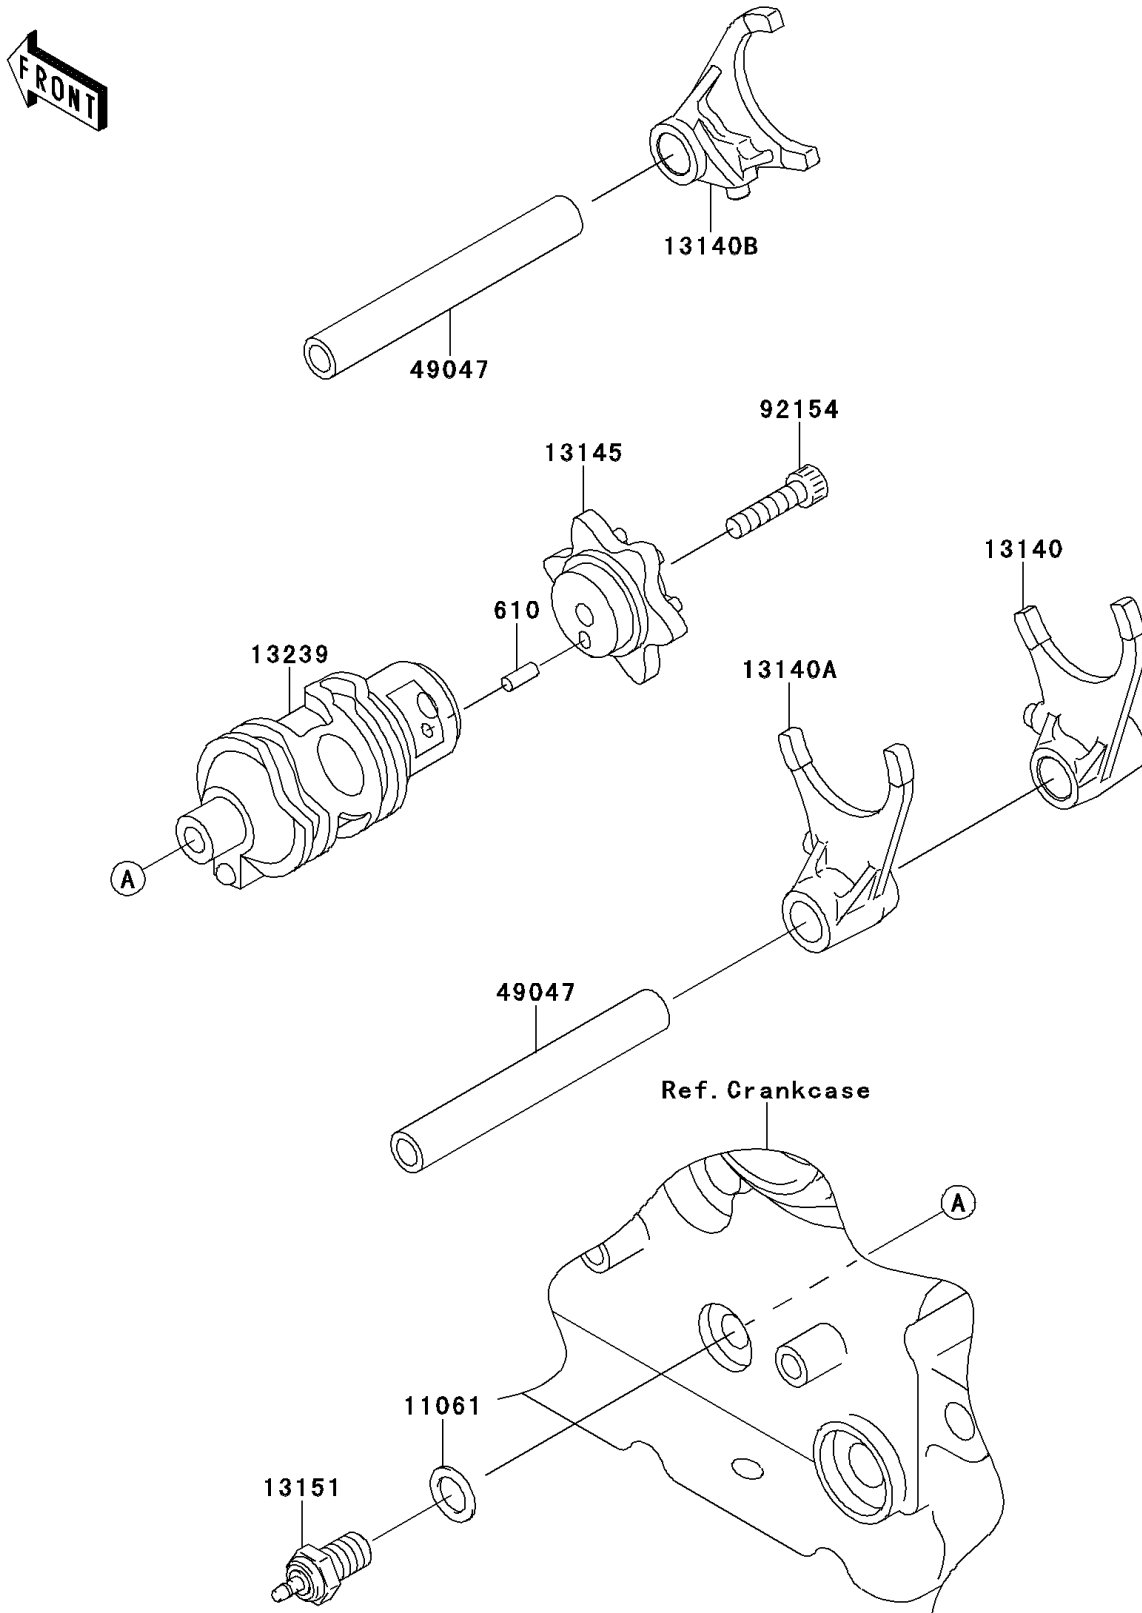

2012 KLR™ 650

PARTS DIAGRAM

Gear Change Drum/Shift Fork(s)

E1362

2012 KLR™ 650

PARTS LIST

Gear Change Drum/Shift Fork(s)

ITEM NAME	PART NUMBER	QUANTITY
ROLLER,4X10 (Ref # 610)	610A0410	1
GASKET,10.5X16X1 (Ref # 11061)	11061-0373	1
FORK-SHIFT,LOW (Ref # 13140)	13140-1023	1
FORK-SHIFT,2ND&3RD (Ref # 13140A)	13140-1024	1
FORK-SHIFT,4TH&TOP,36MM (Ref # 13140B)	13140-1288	1
CAM-CHANGE DRUM (Ref # 13145)	13145-0050	1
SWITCH-COMP,NEUTRAL (Ref # 13151)	13151-1102	1
DRUM-ASSY-CHANGE (Ref # 13239)	13239-1103	1
ROD-SHIFT,L=93.7 (Ref # 49047)	49047-0039	2
BOLT,SOCKET,6X25 (Ref # 92154)	92154-0477	1