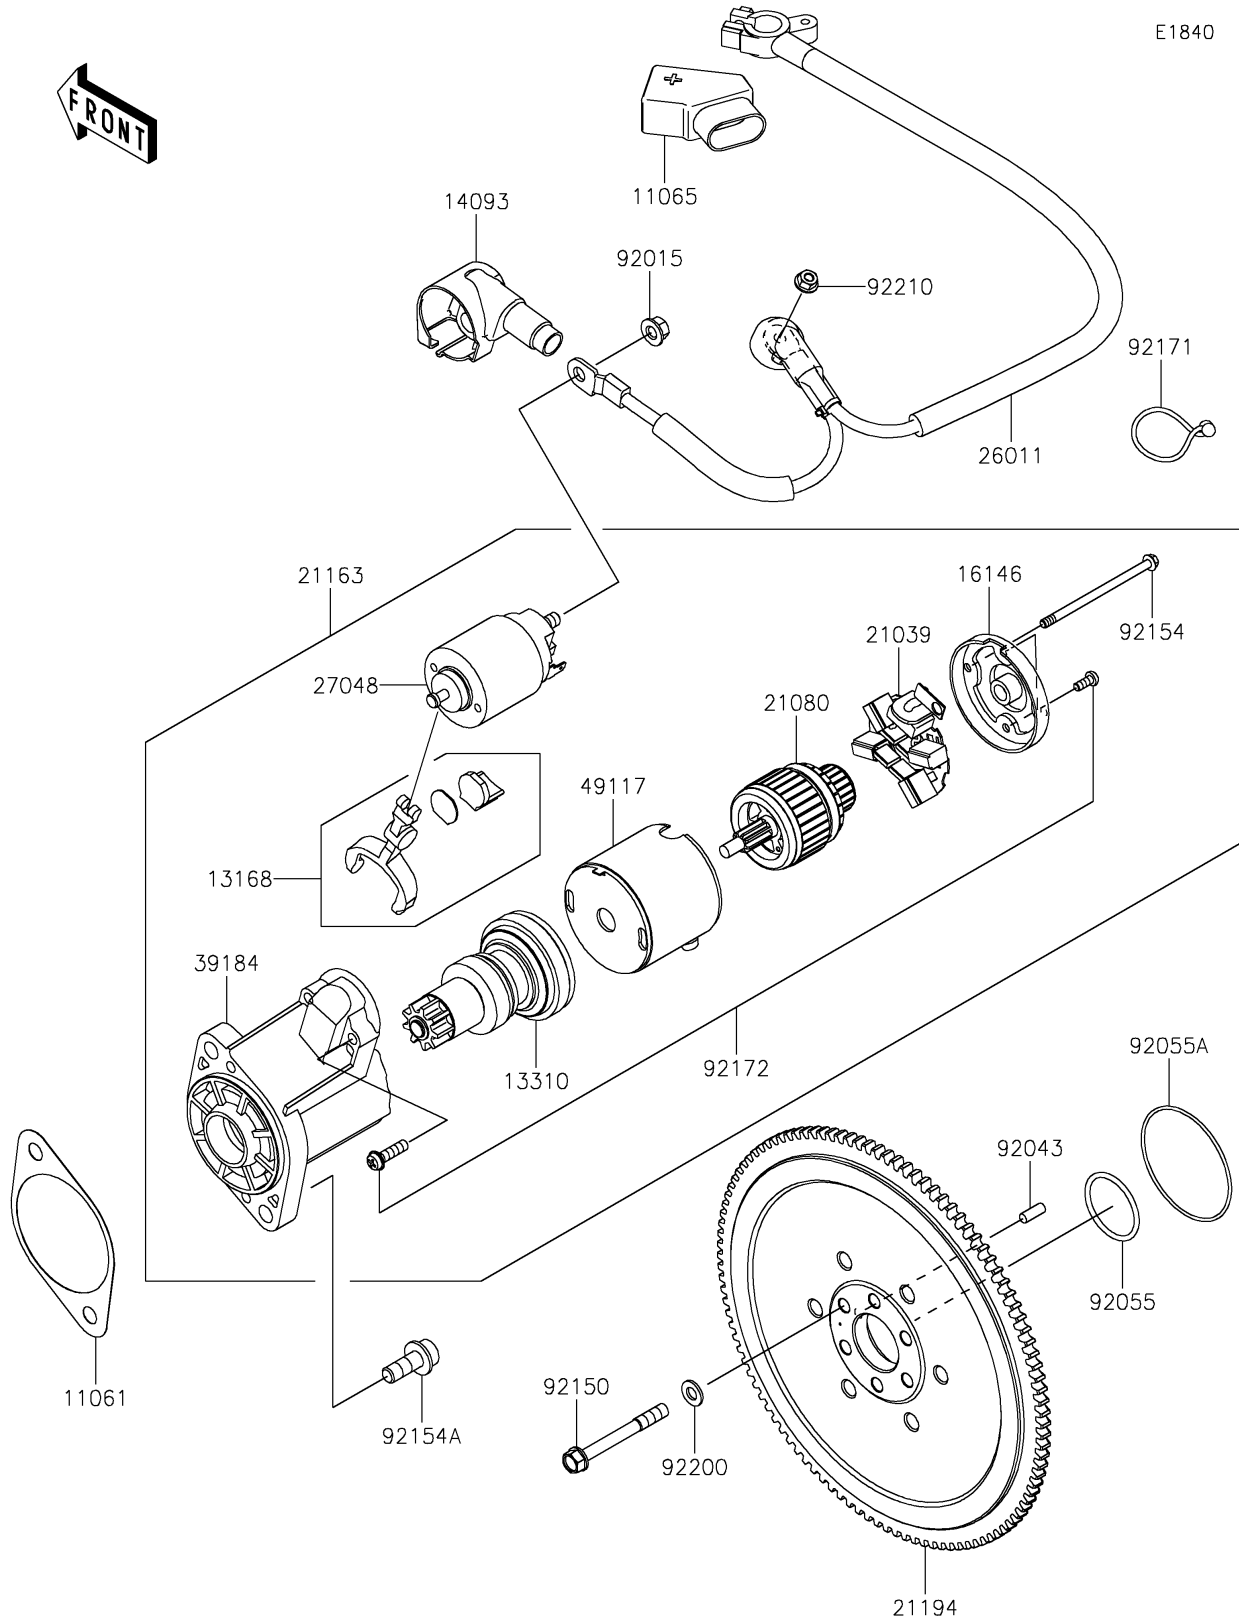

2026 MULE PRO-FXT™ 1000 PLATINUM RANCH EDITION

Kawasaki
Let the Good Times Roll®

PARTS DIAGRAM Starter Motor

2026 MULE PRO-FXT™ 1000 PLATINUM RANCH EDITION

PARTS LIST Starter Motor

ITEM NAME	PART NUMBER	QUANTITY
-----------	-------------	----------
