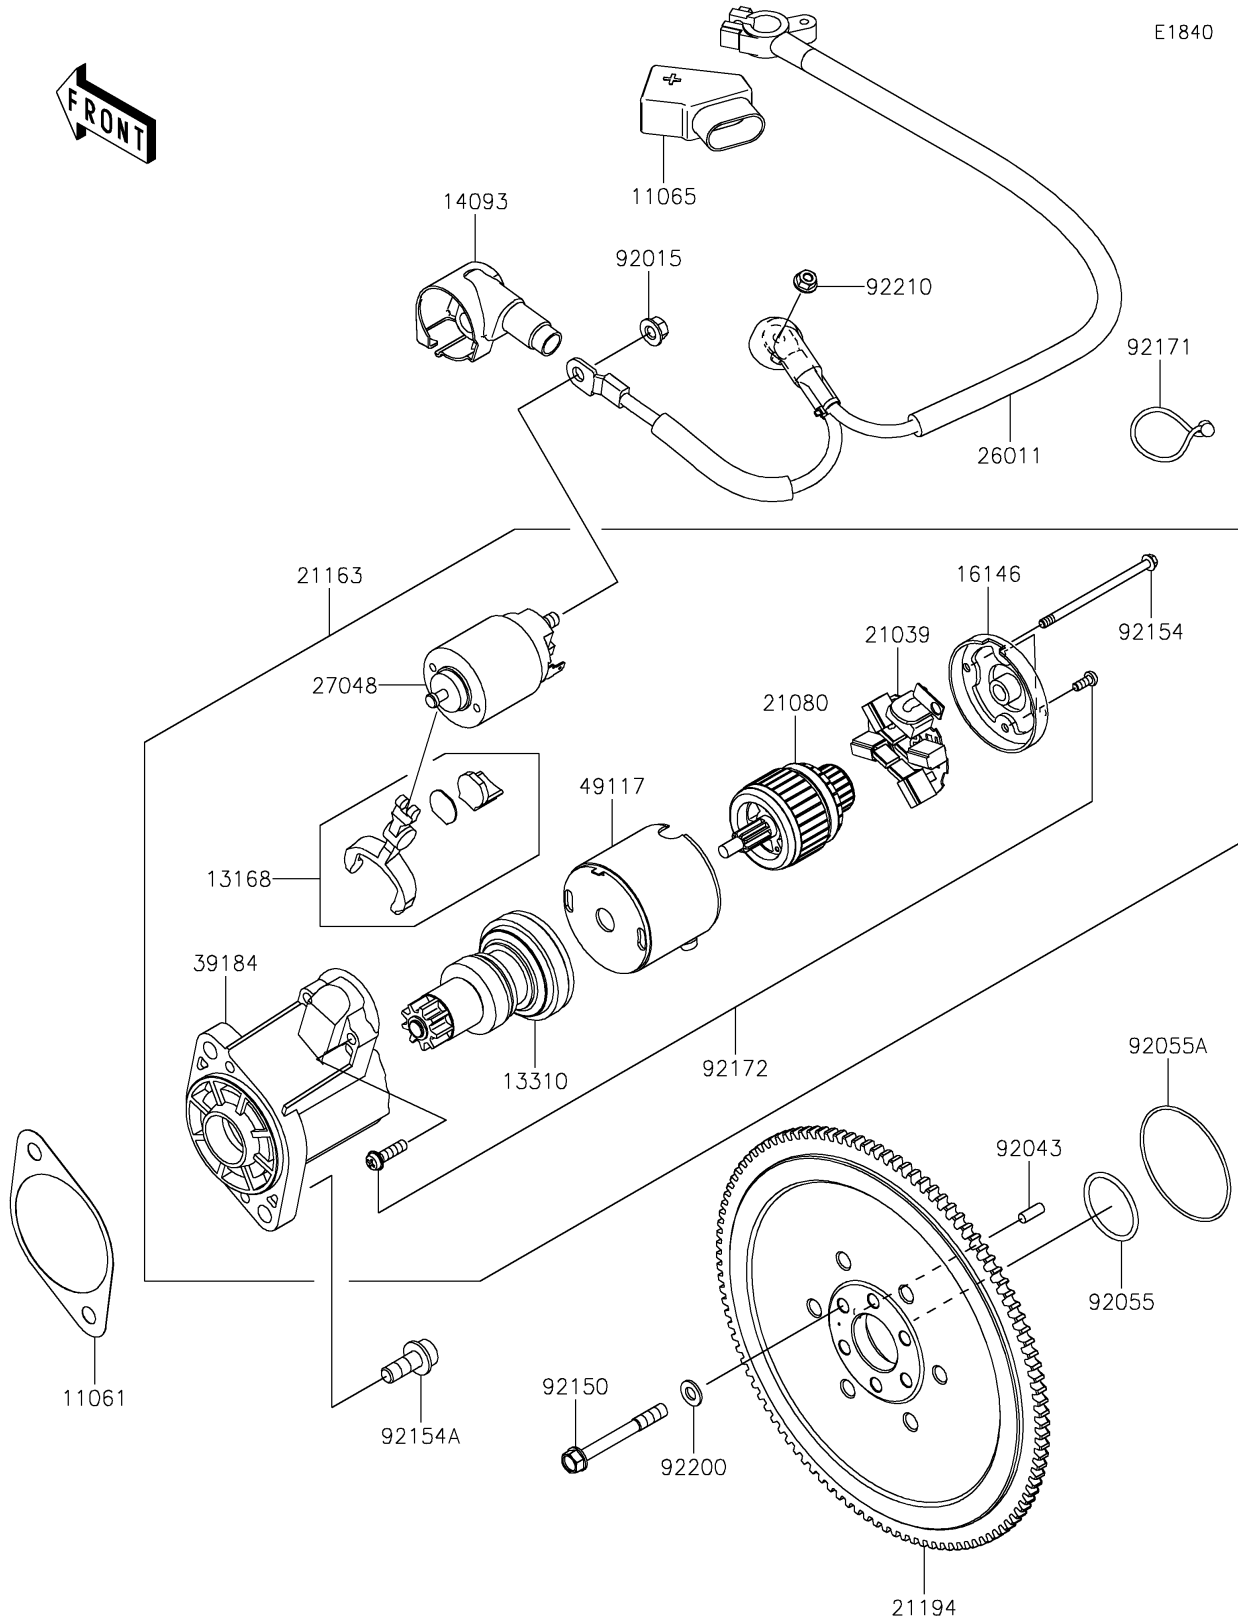

2024 MULE PRO-FXT™ 1000 PLATINUM RANCH EDITION

PARTS DIAGRAM Starter Motor

2024 MULE PRO-FXT™ 1000 PLATINUM RANCH EDITION

PARTS LIST

Starter Motor

ITEM NAME	PART NUMBER	QUANTITY
GASKET,STARTER (Ref # 11061)	11061-1463	1
CAP (Ref # 11065)	11065-0850	1
LEVER (Ref # 13168)	13168-0935	1
SHAFT-ASSY (Ref # 13310)	13310-0577	1
COVER,STARTER LEAD WIRE (Ref # 14093)	14093-1523	1
COVER-ASSY (Ref # 16146)	16146-0733	1
BRUSH (Ref # 21039)	21039-0015	1
ARMATURE (Ref # 21080)	21080-0015	1
STARTER-ELECTRIC (Ref # 21163)	21163-0805	1
FLYWHEEL-COMP (Ref # 21194)	21194-0725	1
WIRE-LEAD,BATTERY-GENERATOR (Ref # 26011)	26011-2461	1
SWITCH-ASSY (Ref # 27048)	27048-0059	1
BRACKET-ASSY (Ref # 39184)	39184-0747	1
YOKE (Ref # 49117)	49117-0610	1
NUT,8MM (Ref # 92015)	92015-1402	1
PIN,6X16 (Ref # 92043)	92043-1690	1
RING-O,35.8X3.0 (Ref # 92055)	92055-1005	1
RING-O,70.2X74.0X1.90 (Ref # 92055A)	92055-1672	1
BOLT,8X70 (Ref # 92150)	92150-1483	6
BOLT,STARTER (Ref # 92154)	92154-7040	2
BOLT,SOCKET,10X25 (Ref # 92154A)	92154-7070	2
CLAMP (Ref # 92171)	92171-1185	1
SCREW (Ref # 92172)	92172-0770	1
WASHER,8.2X16X1.6 (Ref # 92200)	92200-0047	6
NUT,6MM (Ref # 92210)	92210-0188	1