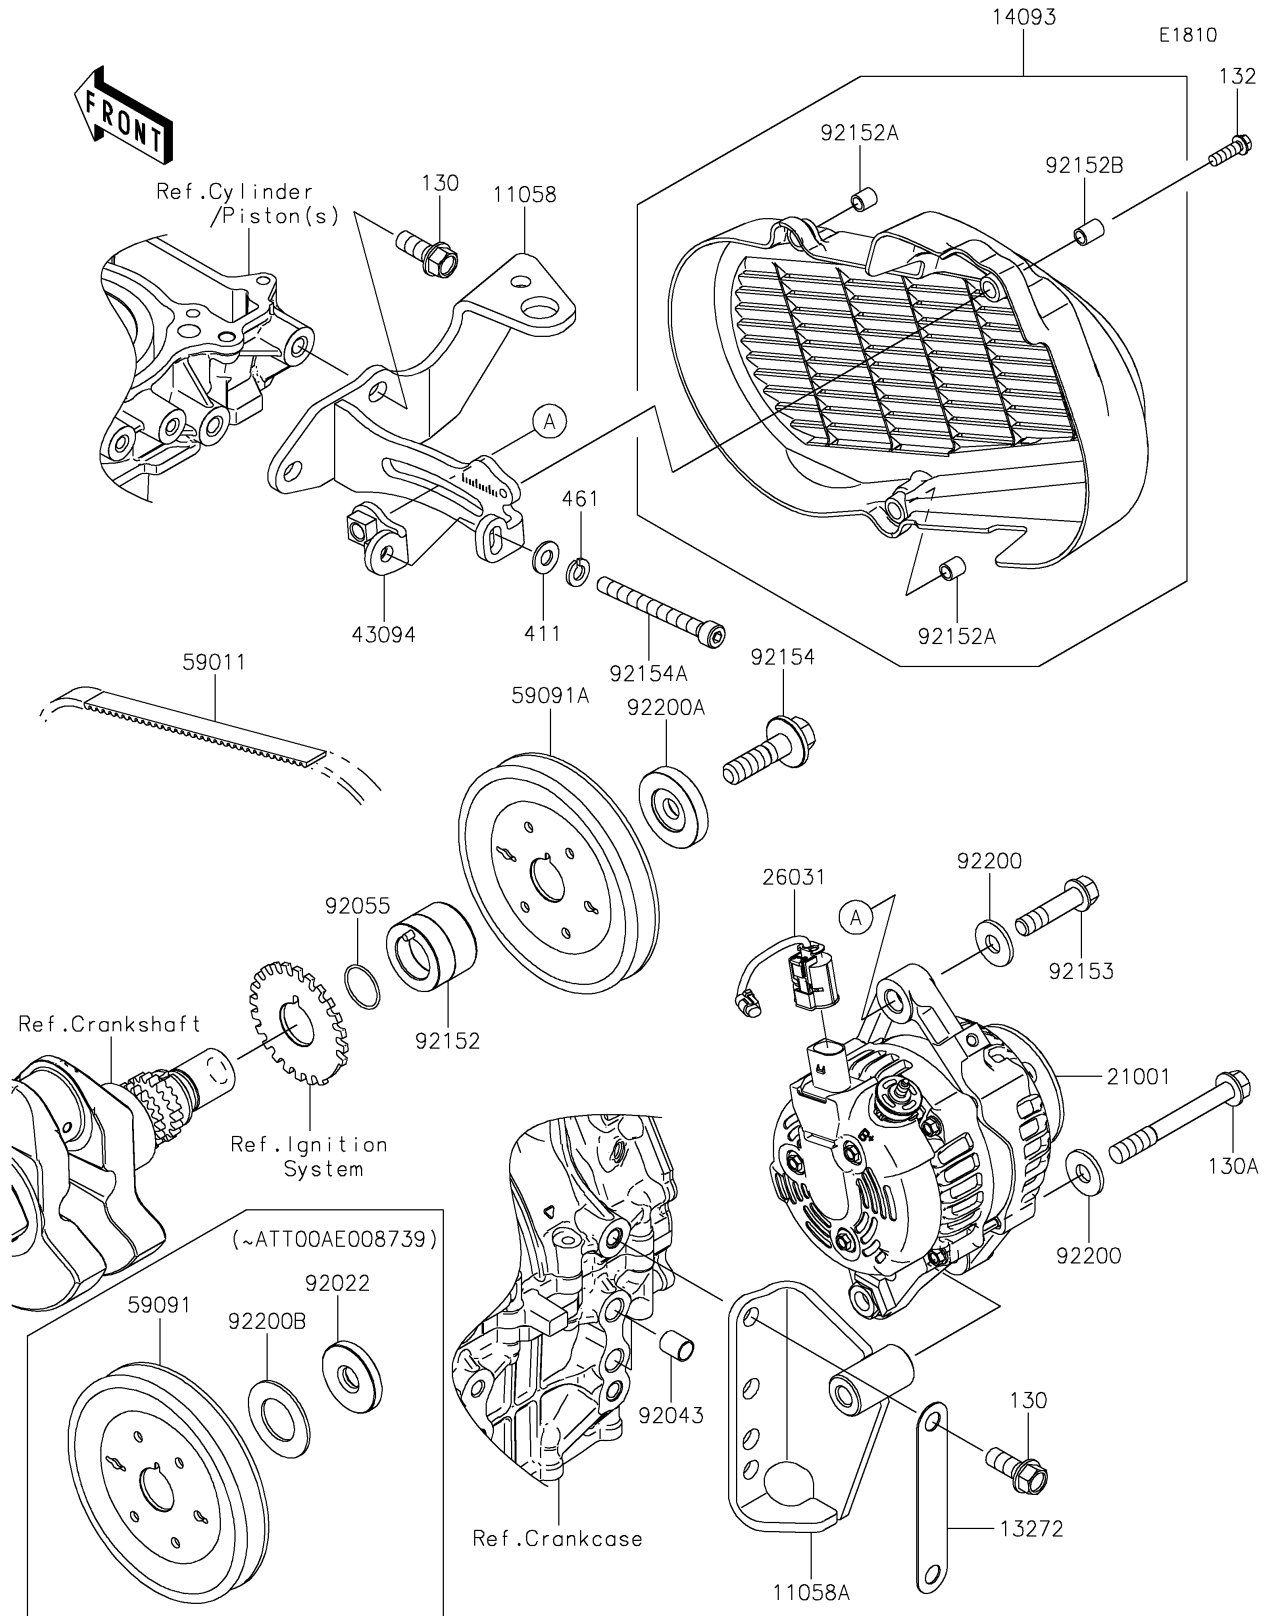

2025 MULE PRO-FXT 1000 Platinum

PARTS DIAGRAM

Generator

2025 MULE PRO-FXT 1000 Platinum

Kawasaki
Let the Good Times Roll®

PARTS LIST

Generator

ITEM NAME	PART NUMBER	QUANTITY
BRACKET,GENERATOR UPPER (Ref # 11058)	11058-0328	1
BRACKET,GENERATOR LOWER (Ref # 11058A)	11058-0329	1
PLATE,GENERATOR LOWER (Ref # 13272)	13272-4113	1
COVER,GENERATOR (Ref # 14093)	14093-1393	1
GENERATOR (Ref # 21001)	21001-0687	1
HARNESS,GENERATOR (Ref # 26031)	26031-4001	1
ADJUSTER,GENERATOR (Ref # 43094)	43094-0014	1
BELT (Ref # 59011)	59011-0059	1
PULLEY (Ref # 59091)	59091-0018	1
PULLEY (Ref # 59091A)	59091-0019	1
WASHER,12X40X6 (Ref # 92022)	92022-1904	1
PIN,10.1X12X14 (Ref # 92043)	92043-4009	2
RING-O,21.5X1.5 (Ref # 92055)	92055-1293	1
COLLAR,PULLEY (Ref # 92152)	92152-2928	1
COLLAR (Ref # 92152A)	92152-2948	2
COLLAR (Ref # 92152B)	92152-2949	1
BOLT,FLANGED,10X42 (Ref # 92153)	92153-1957	1
BOLT-FLANGED,12X43 (Ref # 92154)	92154-7017	1
BOLT-SOCKET,8X80 (Ref # 92154A)	92154-7077	1
WASHER,11X26X2.6 (Ref # 92200)	92200-0352	2
WASHER (Ref # 92200A)	92200-2621	1
WASHER (Ref # 92200B)	92200-2633	1
BOLT-FLANGED (Ref # 130)	130CA1025	4
BOLT-FLANGED,10X85 (Ref # 130A)	130CA1085	1
BOLT-FLANGED-SMALL,6X20 (Ref # 132)	132BA0620	3
WASHER-PLAIN,8MM (Ref # 411)	411AA0800	1
WASHER-SPRING,8MM (Ref # 461)	461DA0800	1