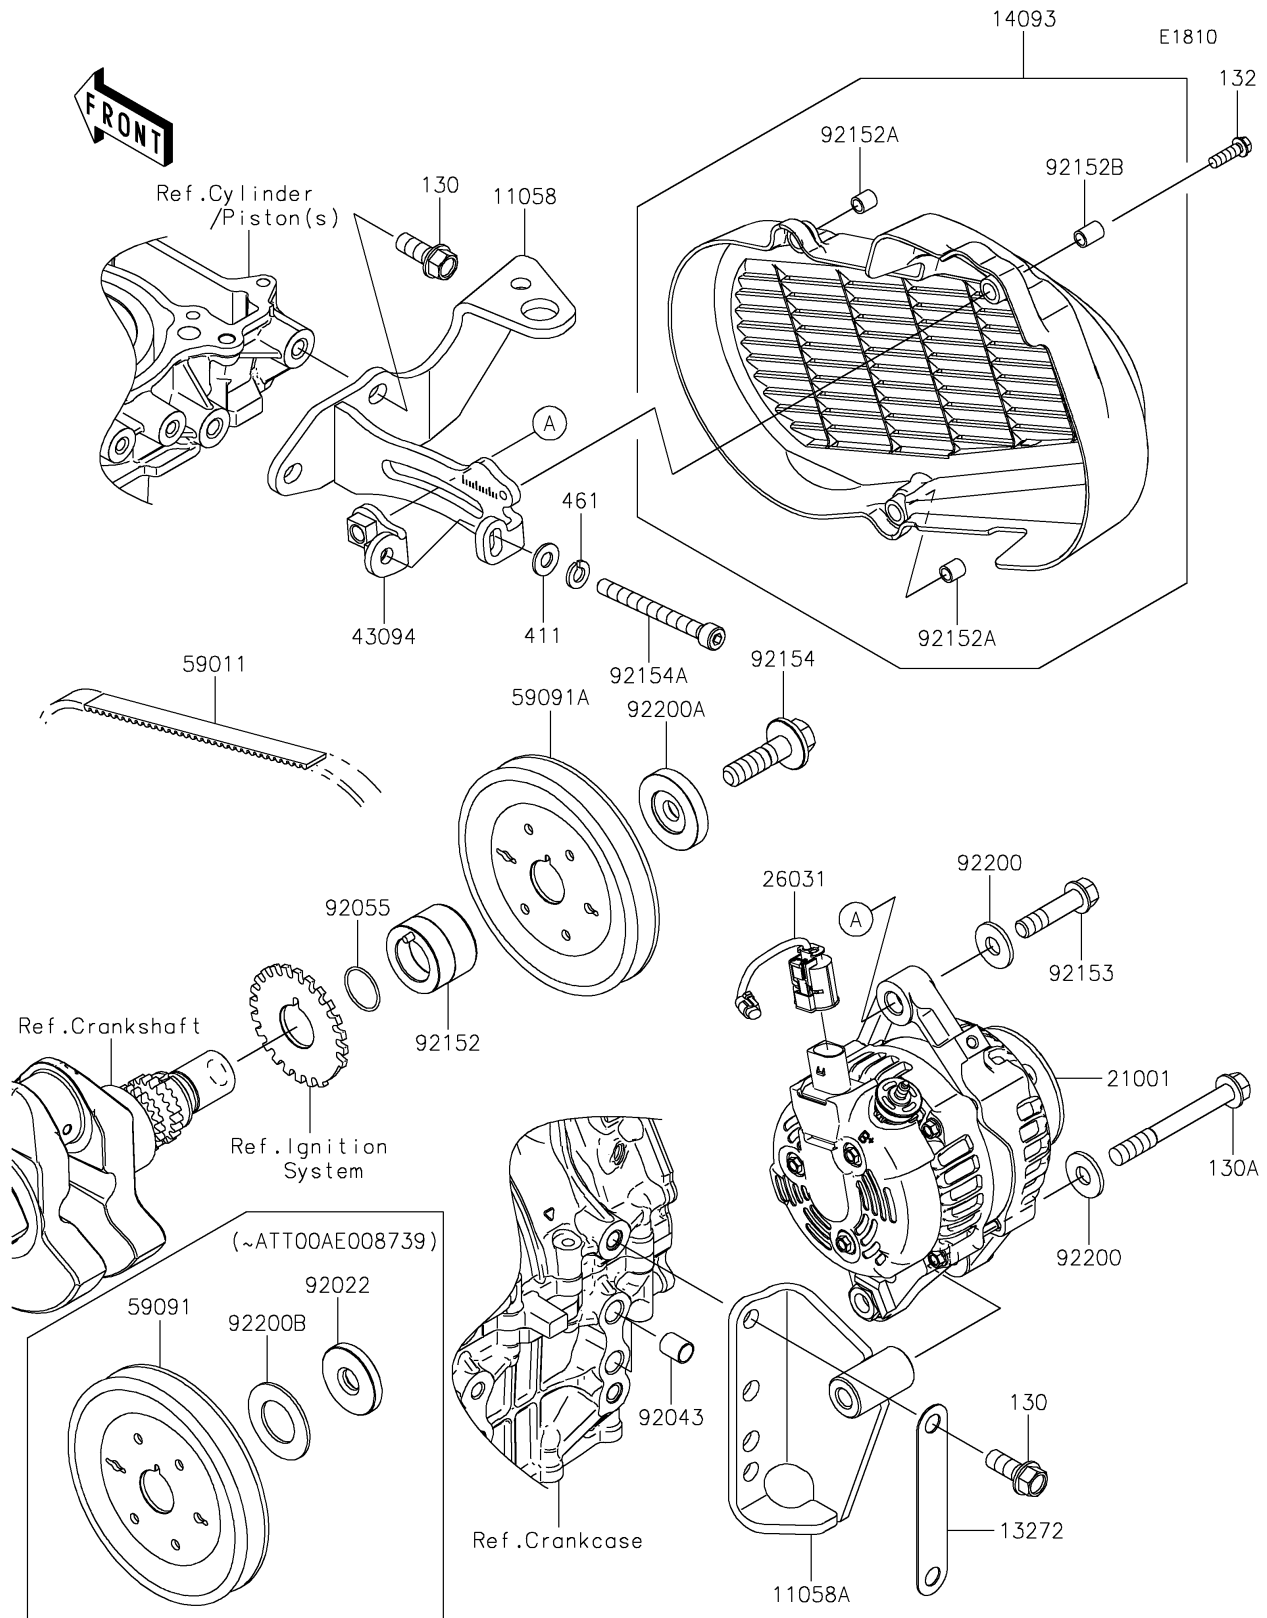

2024 MULE PRO-FXT™ 1000 PLATINUM RANCH EDITION

PARTS DIAGRAM

Generator

2024 MULE PRO-FXT™ 1000 PLATINUM RANCH EDITION

PARTS LIST

Generator

ITEM NAME	PART NUMBER	QUANTITY
BRACKET,GENERATOR UPPER (Ref # 11058)	11058-0328	1
BRACKET,GENERATOR LOWER (Ref # 11058A)	11058-0329	1
PLATE,GENERATOR LOWER (Ref # 13272)	13272-4113	1
COVER,GENERATOR (Ref # 14093)	14093-1393	1
GENERATOR (Ref # 21001)	21001-0687	1
HARNESS,GENERATOR (Ref # 26031)	26031-4001	1
ADJUSTER,GENERATOR (Ref # 43094)	43094-0014	1
BELT (Ref # 59011)	59011-0059	1
PULLEY (Ref # 59091)	59091-0018	1
PULLEY (Ref # 59091A)	59091-0019	1
WASHER,12X40X6 (Ref # 92022)	92022-1904	1
PIN,10.1X12X14 (Ref # 92043)	92043-4009	2
RING-O,21.5X1.5 (Ref # 92055)	92055-1293	1
COLLAR,PULLEY (Ref # 92152)	92152-2928	1
COLLAR (Ref # 92152A)	92152-2948	2
COLLAR (Ref # 92152B)	92152-2949	1
BOLT,FLANGED,10X42 (Ref # 92153)	92153-1957	1
BOLT-FLANGED,12X43 (Ref # 92154)	92154-7017	1
BOLT-SOCKET,8X80 (Ref # 92154A)	92154-7077	1
WASHER,11X26X2.6 (Ref # 92200)	92200-0352	2
WASHER (Ref # 92200A)	92200-2621	1
WASHER (Ref # 92200B)	92200-2633	1
BOLT-FLANGED (Ref # 130)	130CA1025	4
BOLT-FLANGED,10X85 (Ref # 130A)	130CA1085	1
BOLT-FLANGED-SMALL,6X20 (Ref # 132)	132BA0620	3
WASHER-PLAIN,8MM (Ref # 411)	411AA0800	1
WASHER-SPRING,8MM (Ref # 461)	461DA0800	1