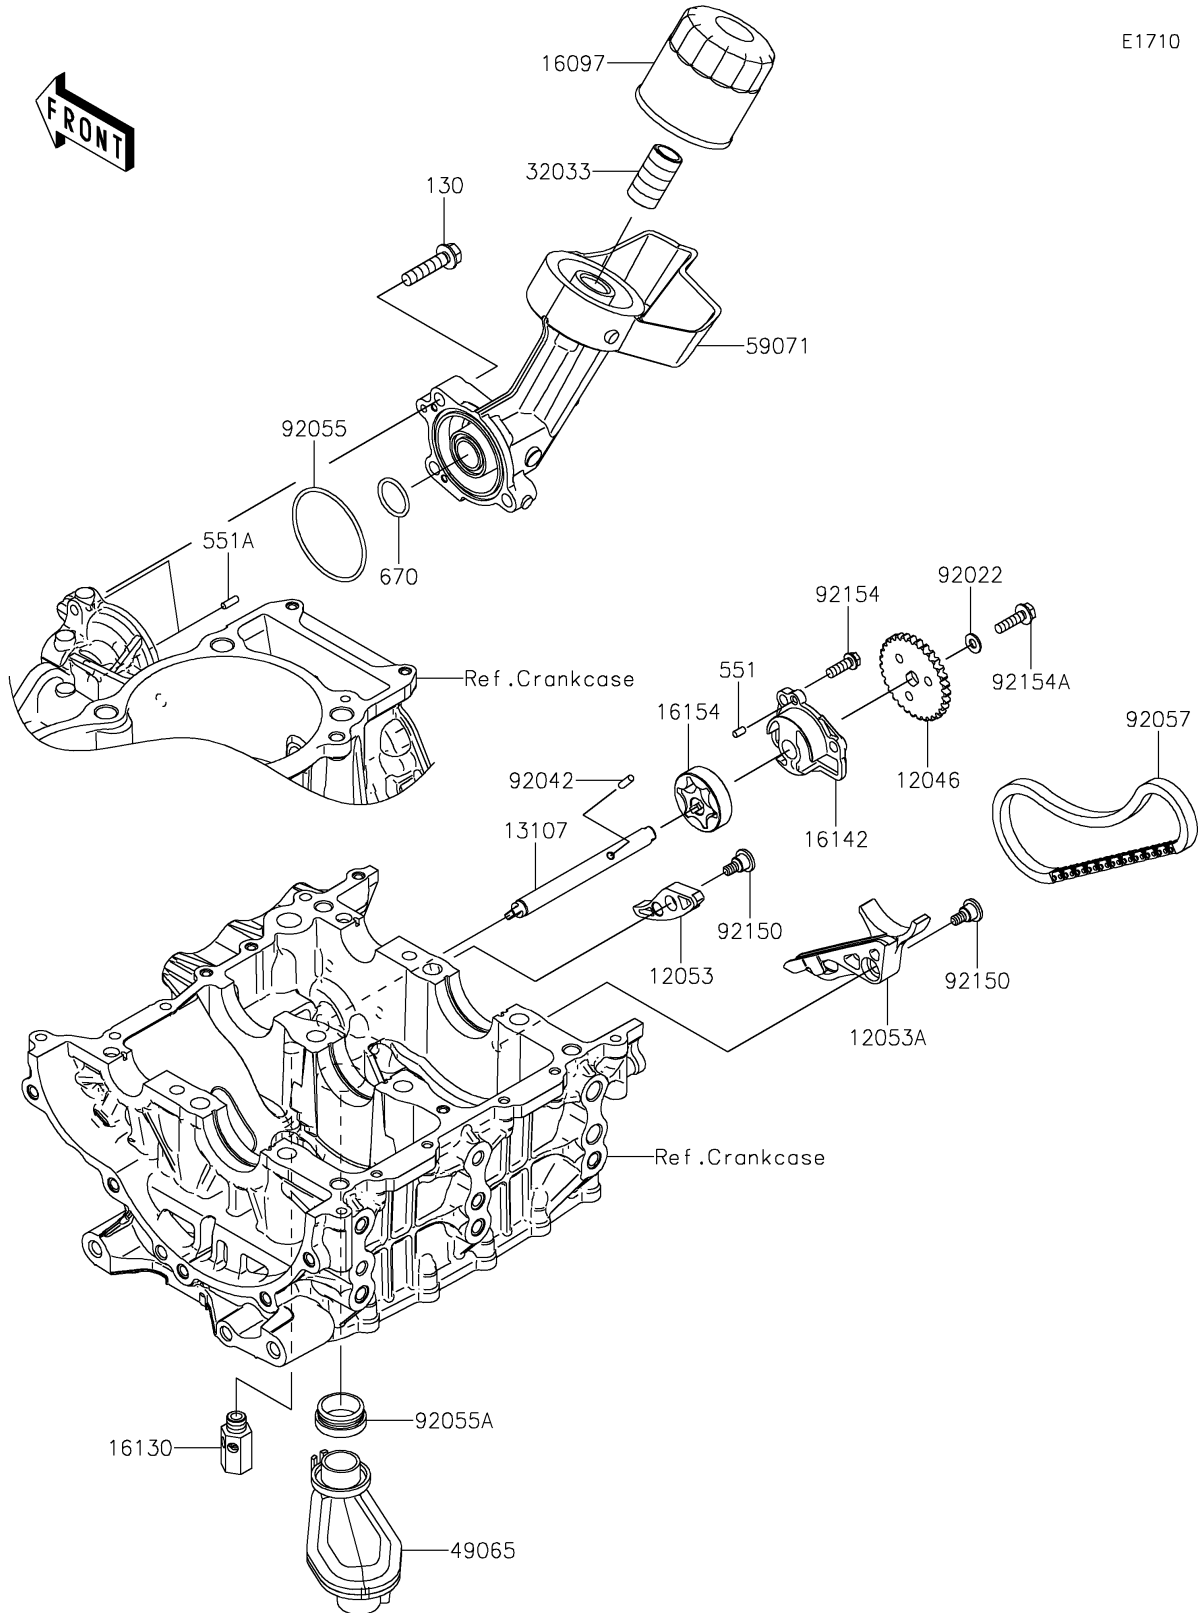

2024 MULE PRO-FXT™ 1000 PLATINUM RANCH EDITION

PARTS DIAGRAM Oil Pump/Oil Filter

2024 MULE PRO-FXT™ 1000 PLATINUM RANCH EDITION

PARTS LIST

Oil Pump/Oil Filter

| ITEM NAME | PART NUMBER | QUANTITY |
|-----------|-------------|----------|
|-----------|-------------|----------|
