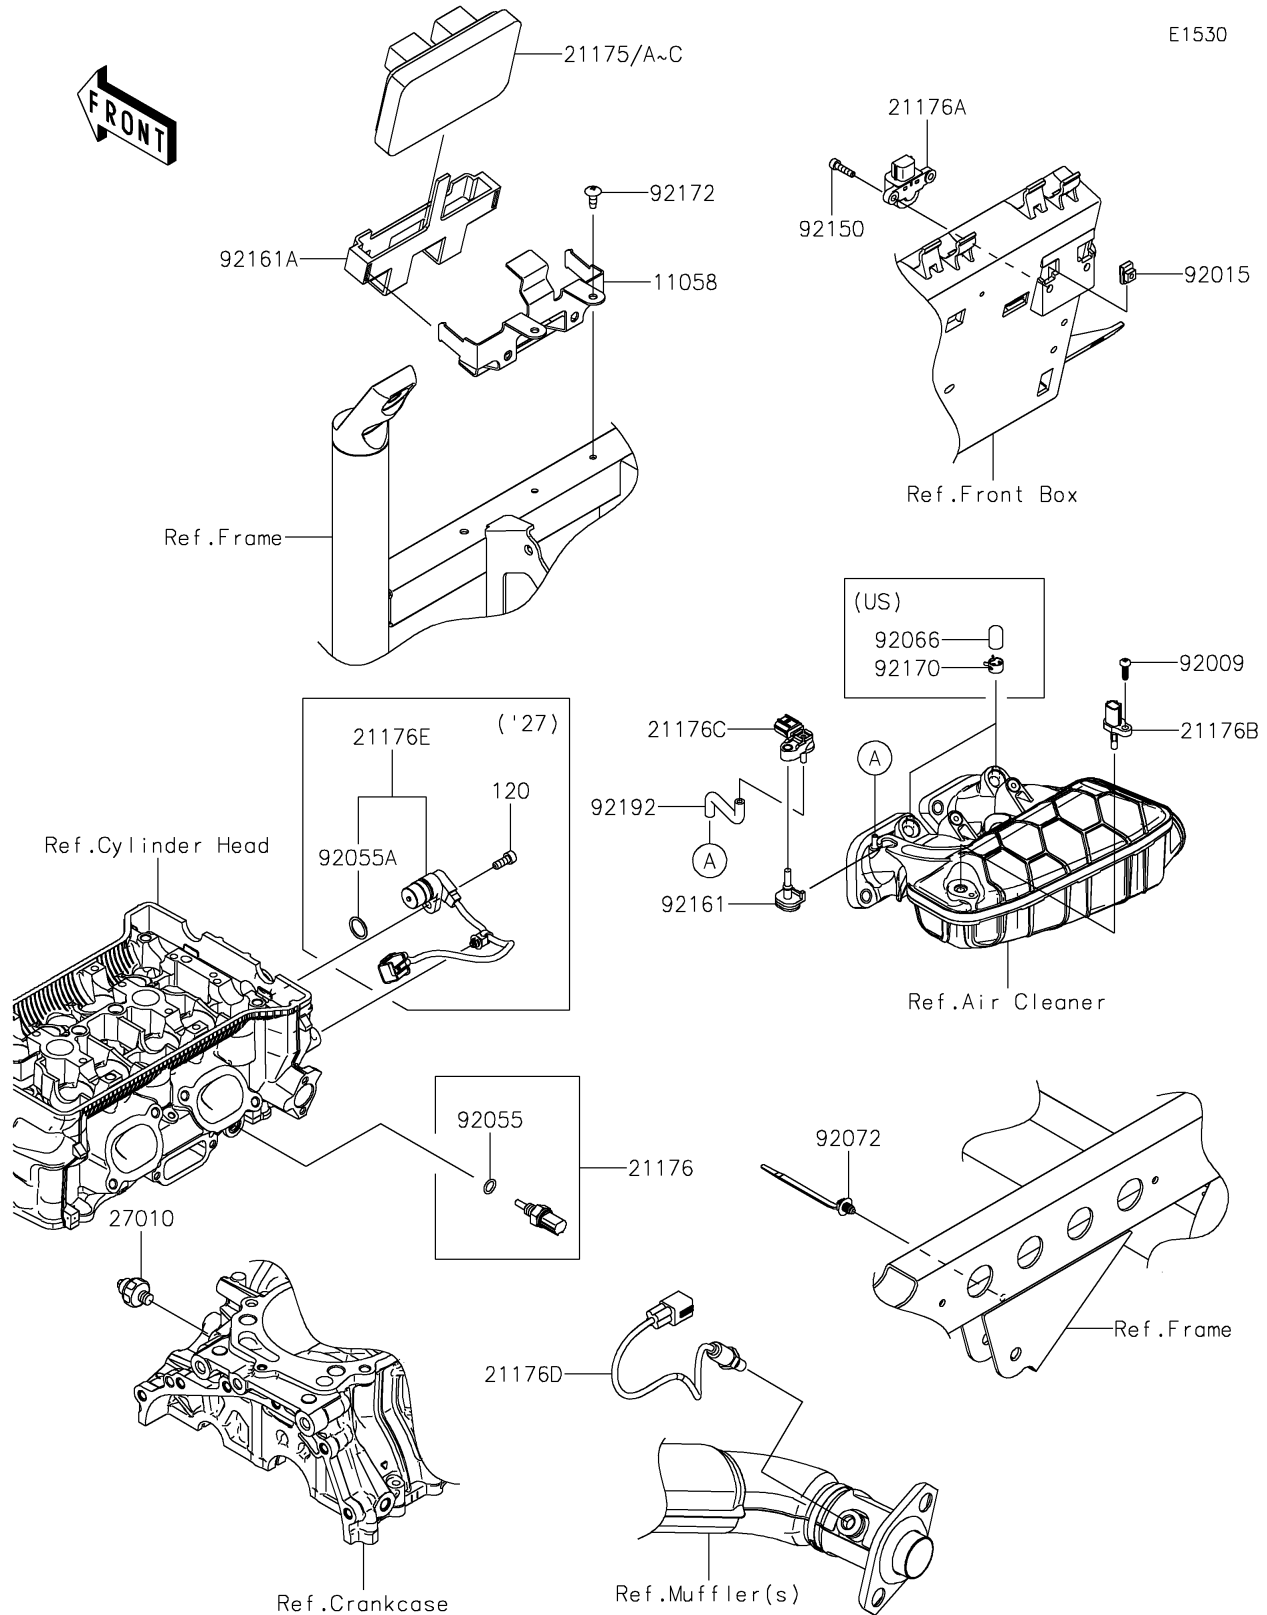

2025 MULE PRO-FXT 1000 Platinum

PARTS DIAGRAM

Fuel Injection

E1530

2025 MULE PRO-FXT 1000 Platinum

Kawasaki
Let the Good Times Roll®

PARTS LIST

Fuel Injection

ITEM NAME	PART NUMBER	QUANTITY
BRACKET,ECU (Ref # 11058)	11058-0323	1
CONTROL UNIT-ELECTRONIC (Ref # 21175)	21175-1853	1
CONTROL UNIT-ELECTRONIC (Ref # 21175A)	21175-1877	1
SENSOR,WATER TEMP (Ref # 21176)	21176-0009	1
SENSOR,VEHICLE-DOWN (Ref # 21176A)	21176-0026	1
SENSOR,AIR TEMPERATURE (Ref # 21176B)	21176-0048	1
SENSOR,PRESSURE (Ref # 21176C)	21176-0906	1
SENSOR,OXYGEN (Ref # 21176D)	21176-1192	1
SWITCH,OIL PRESSURE (Ref # 27010)	27010-1313	1
SCREW,TAPPING,5X16 (Ref # 92009)	92009-1264	1
NUT,5MM (Ref # 92015)	92015-1627	2
RING-O,9.5X1.9 (Ref # 92055)	92055-0016	1
PLUG (Ref # 92066)	92066-0862	2
BAND,OS170-FT7(BLACK) (Ref # 92072)	92072-1414	1
BOLT,SOCKET,5X20 (Ref # 92150)	92150-1019	2
DAMPER (Ref # 92161)	92161-0673	1
DAMPER,ECU (Ref # 92161A)	92161-2481	1
CLAMP (Ref # 92170)	92170-2043	2
SCREW,TAPPING,6X16 (Ref # 92172)	92172-0739	2
TUBE (Ref # 92192)	92192-2633	1