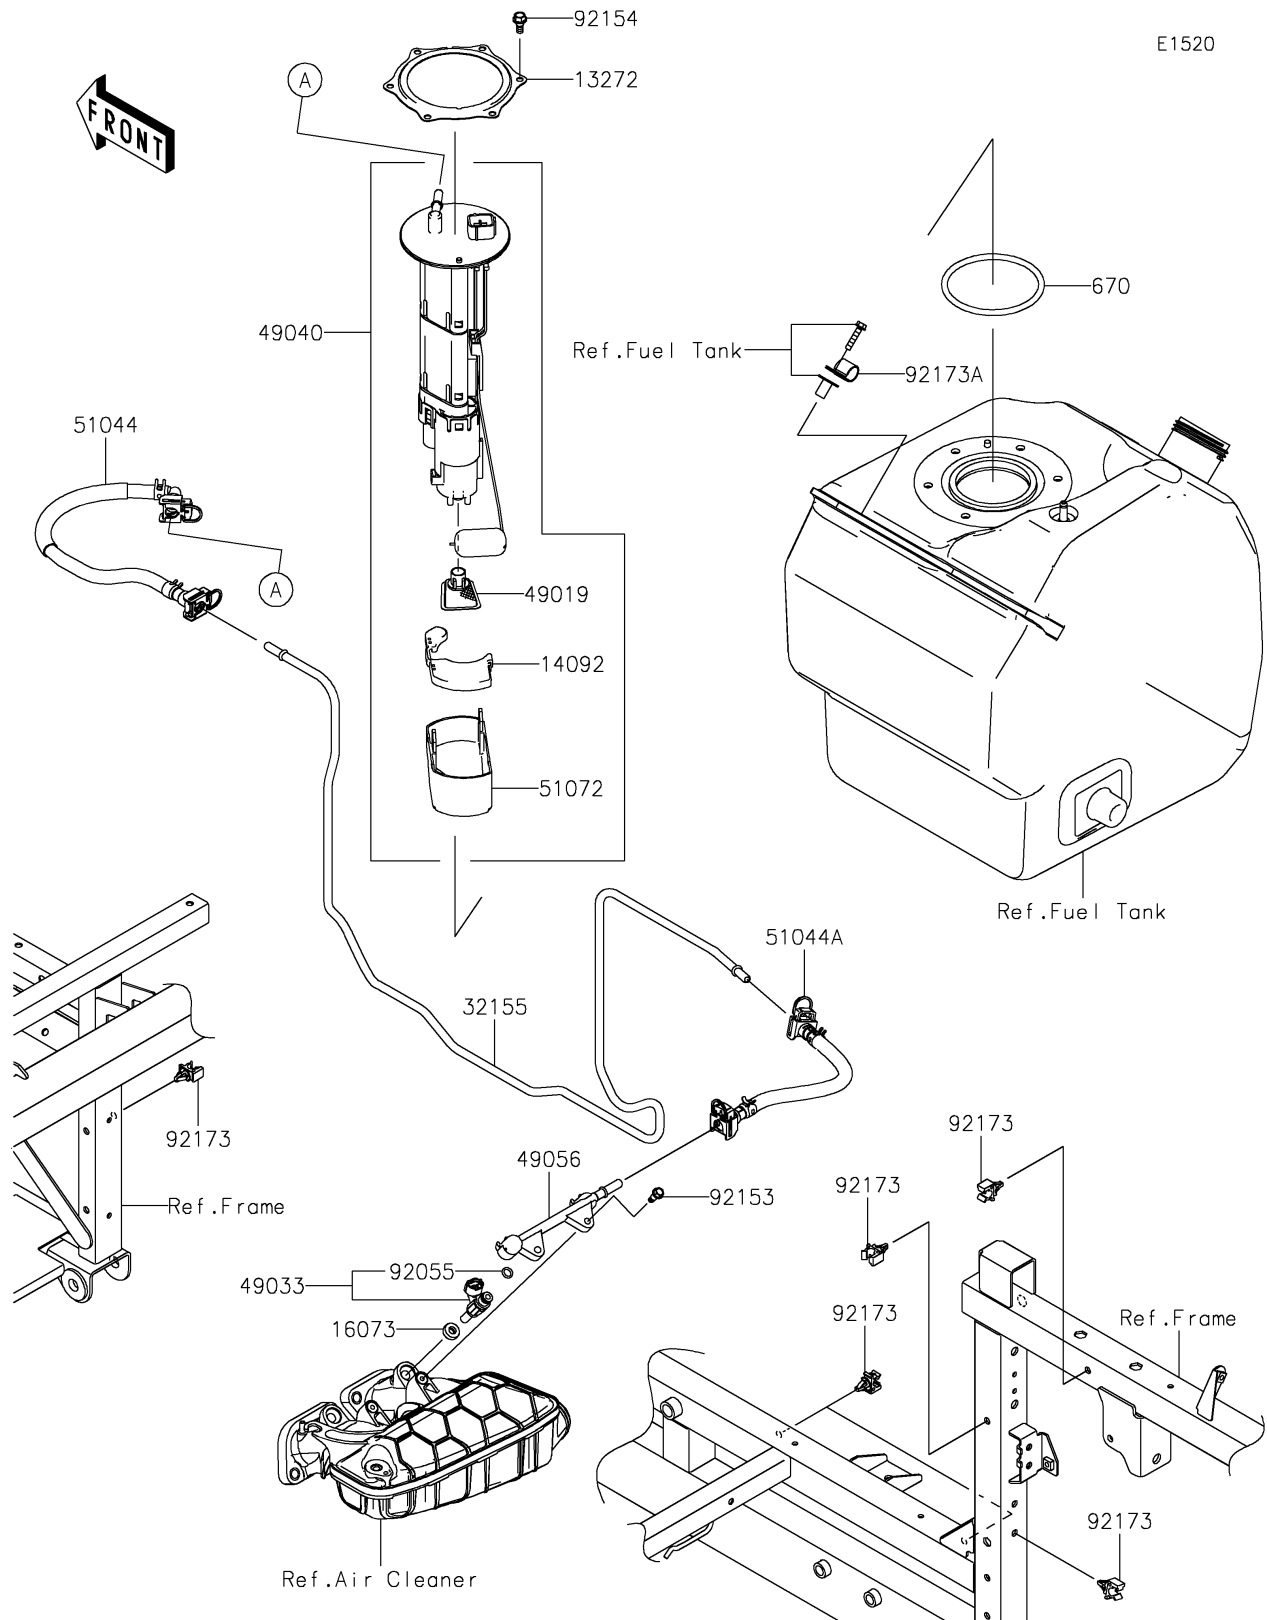

2025 MULE PRO-FXT 1000 Platinum

PARTS DIAGRAM

Fuel Pump

2025 MULE PRO-FXT 1000 Platinum

Kawasaki
Let the Good Times Roll®

PARTS LIST

Fuel Pump

ITEM NAME	PART NUMBER	QUANTITY
PLATE (Ref # 13272)	13272-2500	1
COVER (Ref # 14092)	14092-1044	1
INSULATOR (Ref # 16073)	16073-0129	2
PIPE,FUEL (Ref # 32155)	32155-7380	1
FILTER-FUEL (Ref # 49019)	49019-0013	1
NOZZLE-INJECTION (Ref # 49033)	49033-0040	2
PUMP-FUEL (Ref # 49040)	49040-0832	1
PIPE-INJECTION (Ref # 49056)	49056-0566	1
TUBE-ASSY,TANK-PIPE (Ref # 51044)	51044-1260	1
TUBE-ASSY,PIPE-ENGINE (Ref # 51044A)	51044-1261	1
CHAMBER-FUEL (Ref # 51072)	51072-0003	1
RING-O,INJECTION NOZZLE (Ref # 92055)	92055-0937	2
BOLT,FLANGED,5MM (Ref # 92153)	92153-0361	2
BOLT,FUEL PUMP (Ref # 92154)	92154-1326	6
CLAMP,FUEL PIPE (Ref # 92173)	92173-1213	6
CLAMP (Ref # 92173A)	92173-2551	1
O RING (Ref # 670)	670E5090	1