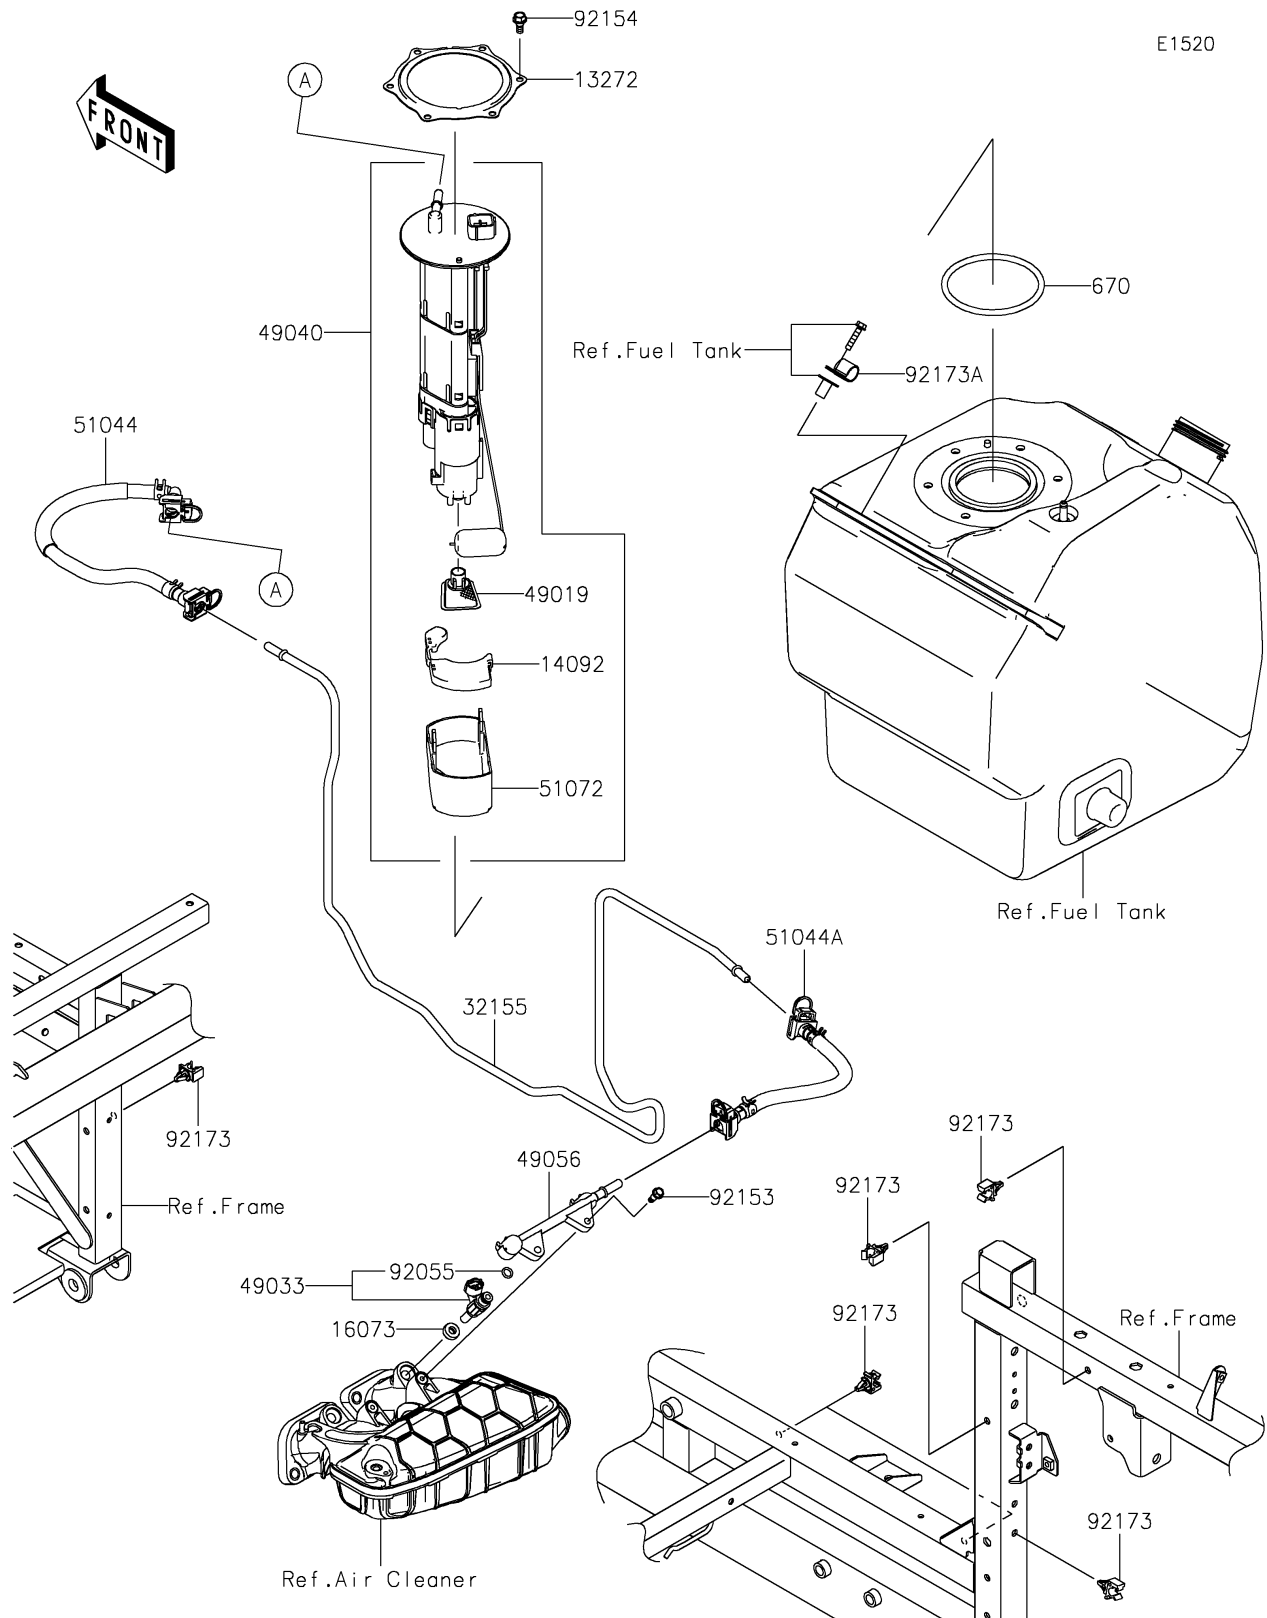

2024 MULE PRO-FXT 1000 Platinum

PARTS DIAGRAM

Fuel Pump

2024 MULE PRO-FXT 1000 Platinum

Kawasaki
Let the Good Times Roll®

PARTS LIST

Fuel Pump

ITEM NAME	PART NUMBER	QUANTITY
PLATE (Ref # 13272)	13272-2500	1
COVER (Ref # 14092)	14092-1044	1
INSULATOR (Ref # 16073)	16073-0129	2
PIPE,FUEL (Ref # 32155)	32155-7380	1
FILTER-FUEL (Ref # 49019)	49019-0013	1
NOZZLE-INJECTION (Ref # 49033)	49033-0040	2
PUMP-FUEL (Ref # 49040)	49040-0832	1
PIPE-INJECTION (Ref # 49056)	49056-0566	1
TUBE-ASSY,TANK-PIPE (Ref # 51044)	51044-1260	1
TUBE-ASSY,PIPE-ENGINE (Ref # 51044A)	51044-1261	1
CHAMBER-FUEL (Ref # 51072)	51072-0003	1
RING-O,INJECTION NOZZLE (Ref # 92055)	92055-0937	2
BOLT,FLANGED,5MM (Ref # 92153)	92153-0361	2
BOLT,FUEL PUMP (Ref # 92154)	92154-1326	6
CLAMP,FUEL PIPE (Ref # 92173)	92173-1213	6
CLAMP (Ref # 92173A)	92173-2551	1
O RING (Ref # 670)	670E5090	1