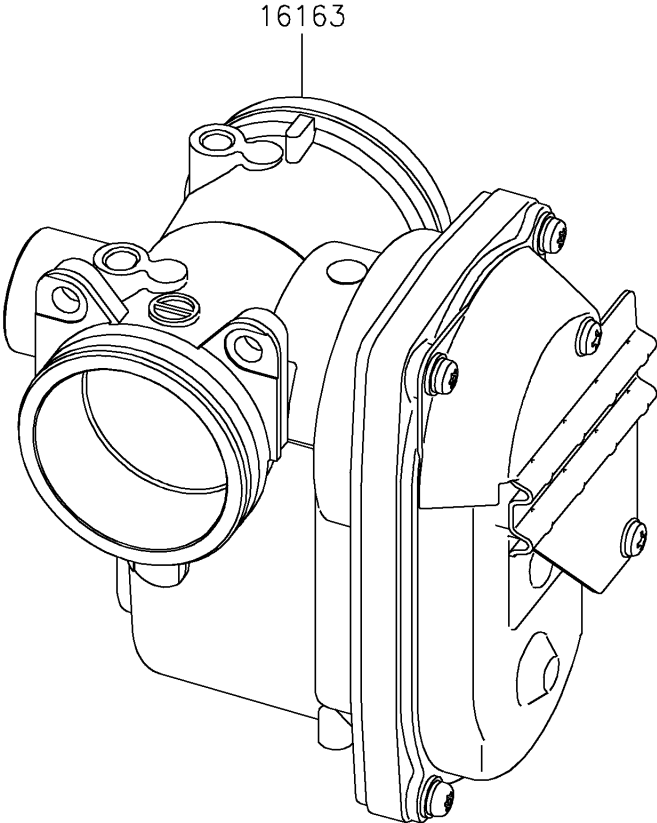

2026 MULE PRO-FXT™ 1000 PLATINUM RANCH EDITION

PARTS DIAGRAM Throttle

E1510

2026 MULE PRO-FXT™ 1000 PLATINUM RANCH EDITION

PARTS LIST

Throttle

ITEM NAME	PART NUMBER	QUANTITY
THROTTLE-ASSY (Ref # 16163)	16163-1301	1