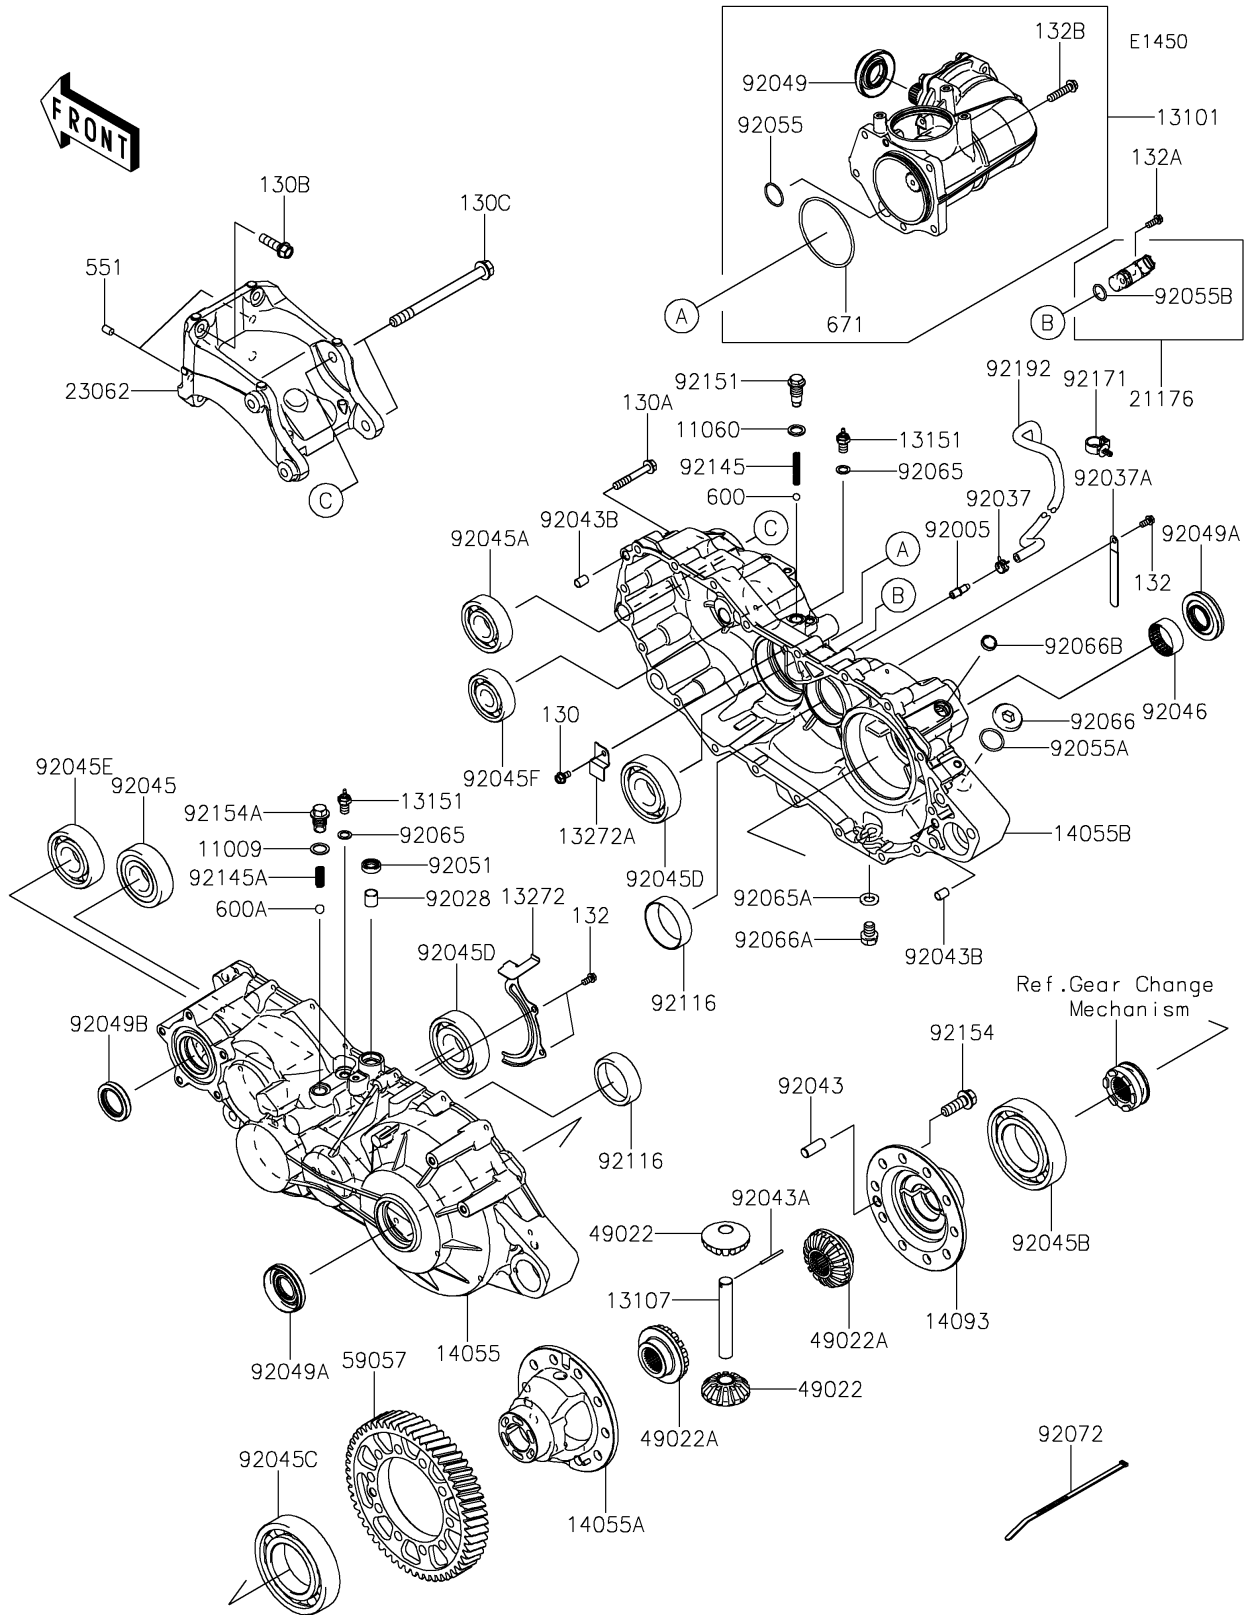

2025 MULE PRO-FXT 1000 Platinum

PARTS DIAGRAM

Gear Box

2025 MULE PRO-FXT 1000 Platinum

Kawasaki
Let the Good Times Roll®

PARTS LIST

Gear Box

ITEM NAME	PART NUMBER	QUANTITY
GASKET,15.5X22X1 (Ref # 11009)	11009-1008	1
GASKET,14X20X2 (Ref # 11060)	11060-1287	1
GEAR-ASSY,PARTICULAR (Ref # 13101)	13101-0636	1
SHAFT (Ref # 13107)	13107-0793	1
SWITCH-COMP,NEUTRAL (Ref # 13151)	13151-1080	2
PLATE (Ref # 13272)	13272-1624	1
PLATE (Ref # 13272A)	13272-4169	1
CASE-GEAR,LH (Ref # 14055)	14055-0608	1
CASE-GEAR,DIFF (Ref # 14055A)	14055-0614	1
CASE-GEAR,RH (Ref # 14055B)	14055-0665	1
COVER,DIFF (Ref # 14093)	14093-0048	1
SENSOR,ROTATION (Ref # 21176)	21176-0767	1
BRACKET-COMP (Ref # 23062)	23062-1391	1
GEAR-BEVEL,PINION,12T (Ref # 49022)	49022-0585	2
GEAR-BEVEL,OUTPUT,16T (Ref # 49022A)	49022-0589	2
GEAR-HELICAL,55T (Ref # 59057)	59057-0012	1
FITTING,BREATHER (Ref # 92005)	92005-1127	1
BUSHING (Ref # 92028)	92028-1347	1
CLAMP,TUBE (Ref # 92037)	92037-1505	1
CLAMP (Ref # 92037A)	92037-1993	1
PIN,DOWEL,12X30 (Ref # 92043)	92043-0789	1
PIN,DOWEL (Ref # 92043A)	92043-0806	1
PIN,DOWEL,10X14 (Ref # 92043B)	92043-1037	2
BEARING-BALL,63/32 (Ref # 92045)	92045-0764	1
BEARING-BALL,63/28 (Ref # 92045A)	92045-0765	1
BEARING-BALL,6212 (Ref # 92045B)	92045-0766	1
BEARING-BALL,6213 (Ref # 92045C)	92045-0767	1
BEARING-BALL,6307C3 (Ref # 92045D)	92045-0768	2
BEARING-BALL,63/32C3 (Ref # 92045E)	92045-1364	1