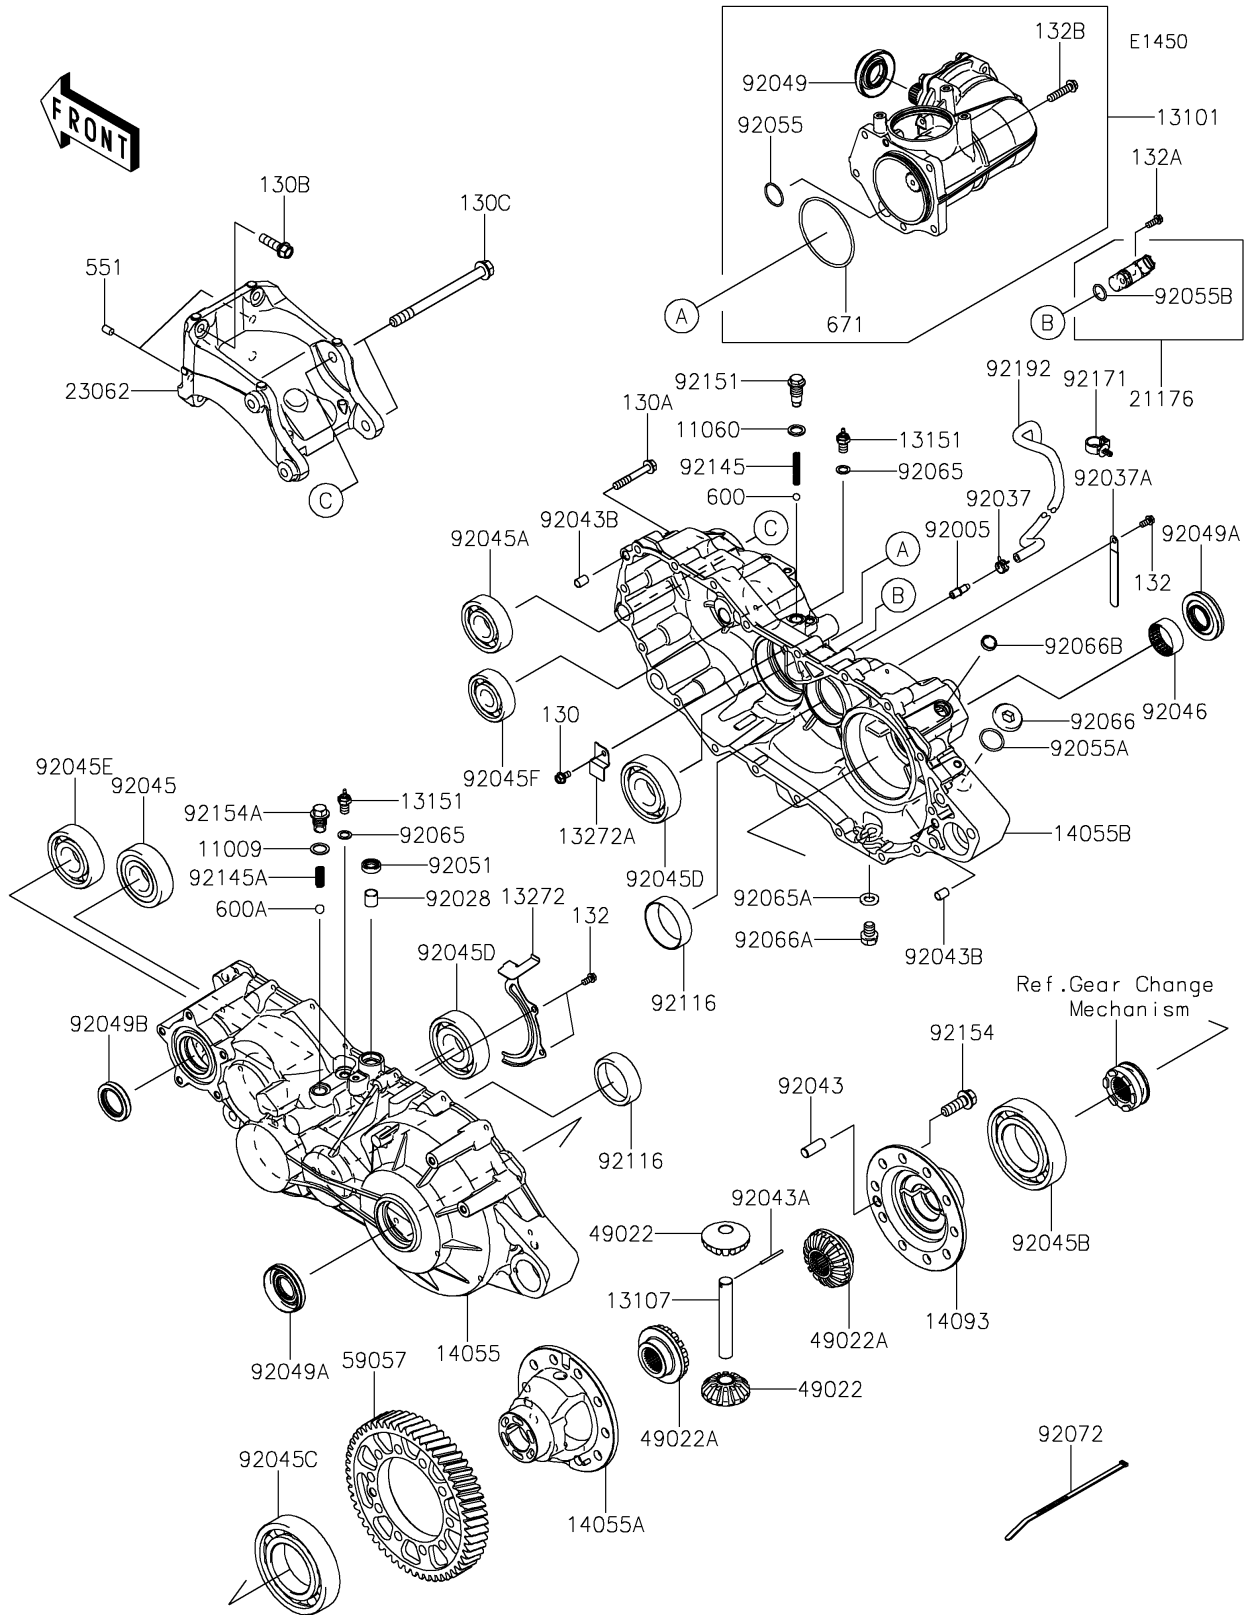

2024 MULE PRO-FXT™ 1000 PLATINUM RANCH EDITION

PARTS DIAGRAM

Gear Box

2024 MULE PRO-FXT™ 1000 PLATINUM RANCH EDITION

Kawasaki
Let the Good Times Roll®

PARTS LIST

Gear Box

ITEM NAME	PART NUMBER	QUANTITY
GASKET,15.5X22X1 (Ref # 11009)	11009-1008	1
GASKET,14X20X2 (Ref # 11060)	11060-1287	1
GEAR-ASSY,PARTICULAR (Ref # 13101)	13101-0636	1
SHAFT (Ref # 13107)	13107-0793	1
SWITCH-COMP,NEUTRAL (Ref # 13151)	13151-1080	2
PLATE (Ref # 13272)	13272-1624	1
PLATE (Ref # 13272A)	13272-4169	1
CASE-GEAR,LH (Ref # 14055)	14055-0608	1
CASE-GEAR,DIFF (Ref # 14055A)	14055-0614	1
CASE-GEAR,RH (Ref # 14055B)	14055-0665	1
COVER,DIFF (Ref # 14093)	14093-0048	1
SENSOR,ROTATION (Ref # 21176)	21176-0767	1
BRACKET-COMP (Ref # 23062)	23062-1391	1
GEAR-BEVEL,PINION,12T (Ref # 49022)	49022-0585	2
GEAR-BEVEL,OUTPUT,16T (Ref # 49022A)	49022-0589	2
GEAR-HELICAL,55T (Ref # 59057)	59057-0012	1
FITTING,BREATHER (Ref # 92005)	92005-1127	1
BUSHING (Ref # 92028)	92028-1347	1
CLAMP,TUBE (Ref # 92037)	92037-1505	1
CLAMP (Ref # 92037A)	92037-1993	1
PIN,DOWEL,12X30 (Ref # 92043)	92043-0789	1
PIN,DOWEL (Ref # 92043A)	92043-0806	1
PIN,DOWEL,10X14 (Ref # 92043B)	92043-1037	2
BEARING-BALL,63/32 (Ref # 92045)	92045-0764	1
BEARING-BALL,63/28 (Ref # 92045A)	92045-0765	1
BEARING-BALL,6212 (Ref # 92045B)	92045-0766	1
BEARING-BALL,6213 (Ref # 92045C)	92045-0767	1
BEARING-BALL,6307C3 (Ref # 92045D)	92045-0768	2
BEARING-BALL,63/32C3 (Ref # 92045E)	92045-1364	1