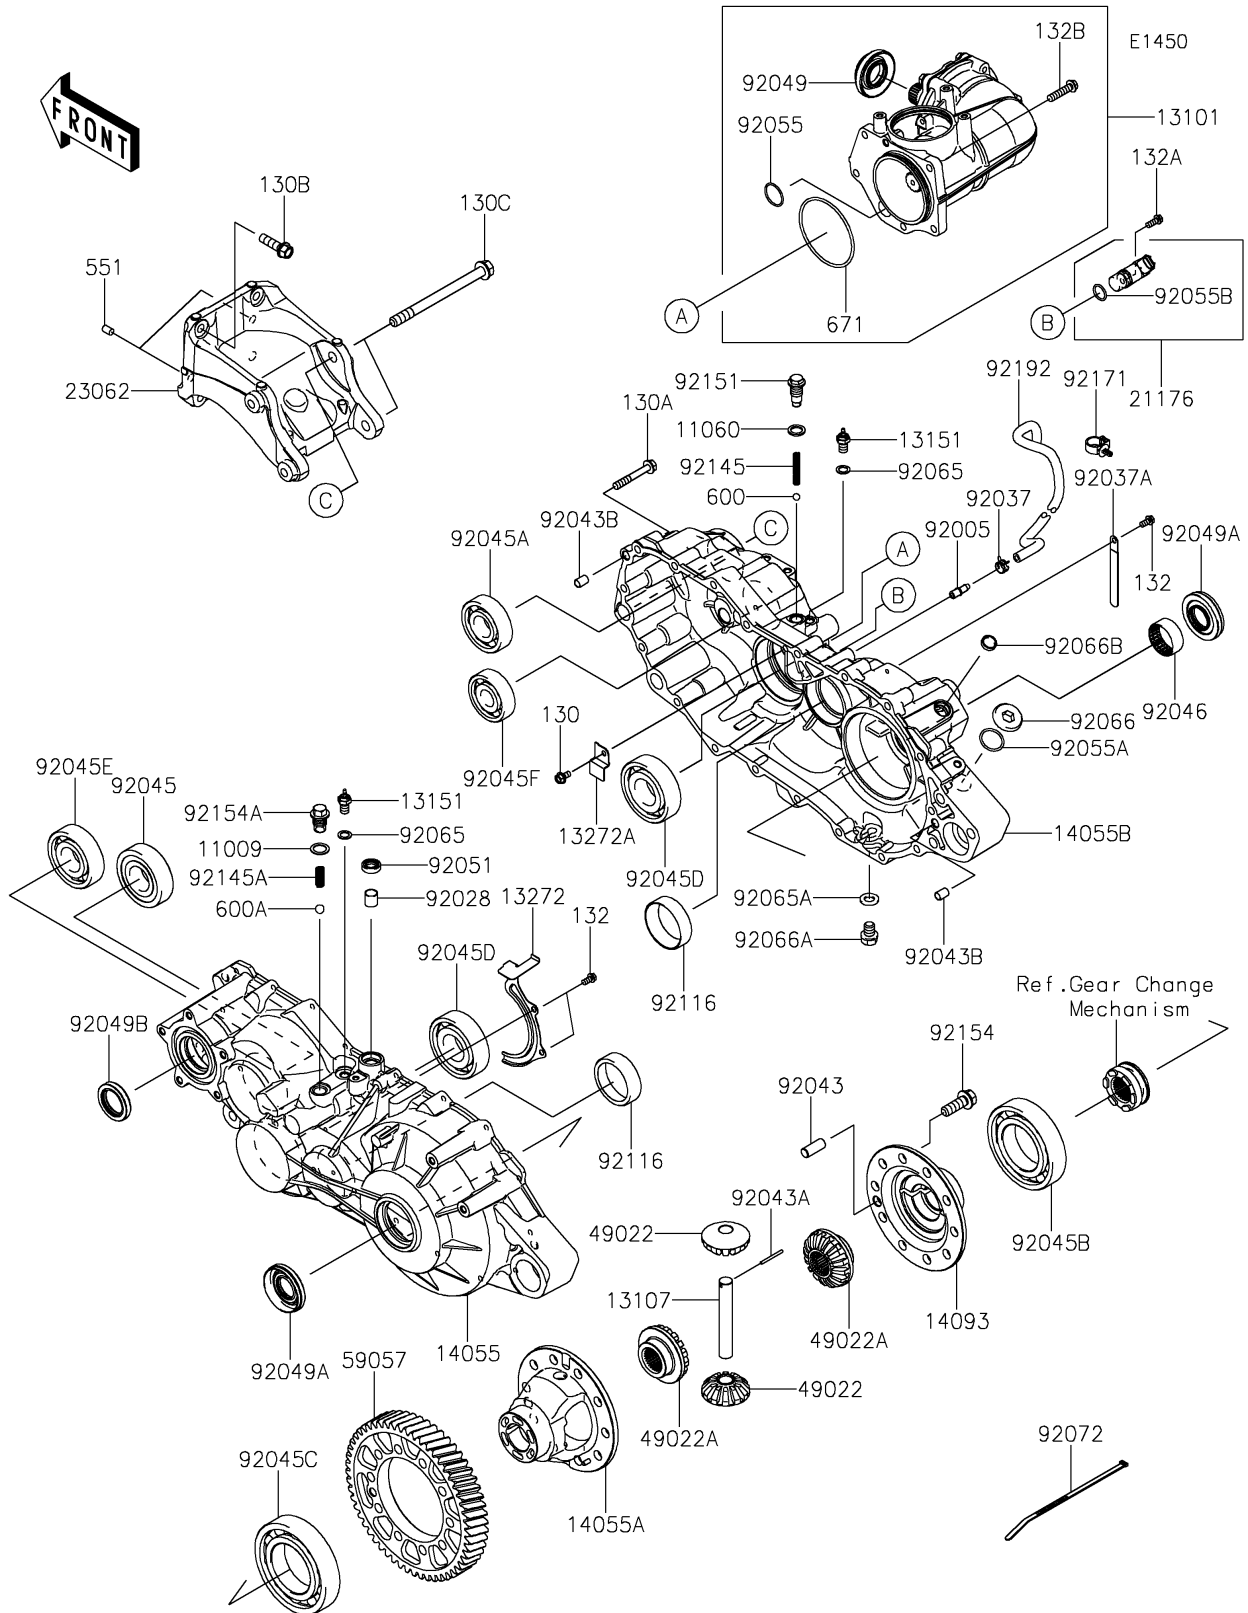

2024 MULE PRO-FXT 1000 Platinum

PARTS DIAGRAM

Gear Box

2024 MULE PRO-FXT 1000 Platinum

Kawasaki
Let the Good Times Roll®

PARTS LIST

Gear Box

ITEM NAME	PART NUMBER	QUANTITY
GASKET,15.5X22X1 (Ref # 11009)	11009-1008	1
GASKET,14X20X2 (Ref # 11060)	11060-1287	1
GEAR-ASSY,PARTICULAR (Ref # 13101)	13101-0636	1
SHAFT (Ref # 13107)	13107-0793	1
SWITCH-COMP,NEUTRAL (Ref # 13151)	13151-1080	2
PLATE (Ref # 13272)	13272-1624	1
PLATE (Ref # 13272A)	13272-4169	1
CASE-GEAR,LH (Ref # 14055)	14055-0608	1
CASE-GEAR,DIFF (Ref # 14055A)	14055-0614	1
CASE-GEAR,RH (Ref # 14055B)	14055-0665	1
COVER,DIFF (Ref # 14093)	14093-0048	1
SENSOR,ROTATION (Ref # 21176)	21176-0767	1
BRACKET-COMP (Ref # 23062)	23062-1391	1
GEAR-BEVEL,PINION,12T (Ref # 49022)	49022-0585	2
GEAR-BEVEL,OUTPUT,16T (Ref # 49022A)	49022-0589	2
GEAR-HELICAL,55T (Ref # 59057)	59057-0012	1
FITTING,BREATHER (Ref # 92005)	92005-1127	1
BUSHING (Ref # 92028)	92028-1347	1
CLAMP,TUBE (Ref # 92037)	92037-1505	1
CLAMP (Ref # 92037A)	92037-1993	1
PIN,DOWEL,12X30 (Ref # 92043)	92043-0789	1
PIN,DOWEL (Ref # 92043A)	92043-0806	1
PIN,DOWEL,10X14 (Ref # 92043B)	92043-1037	2
BEARING-BALL,63/32 (Ref # 92045)	92045-0764	1
BEARING-BALL,63/28 (Ref # 92045A)	92045-0765	1
BEARING-BALL,6212 (Ref # 92045B)	92045-0766	1
BEARING-BALL,6213 (Ref # 92045C)	92045-0767	1
BEARING-BALL,6307C3 (Ref # 92045D)	92045-0768	2
BEARING-BALL,63/32C3 (Ref # 92045E)	92045-1364	1