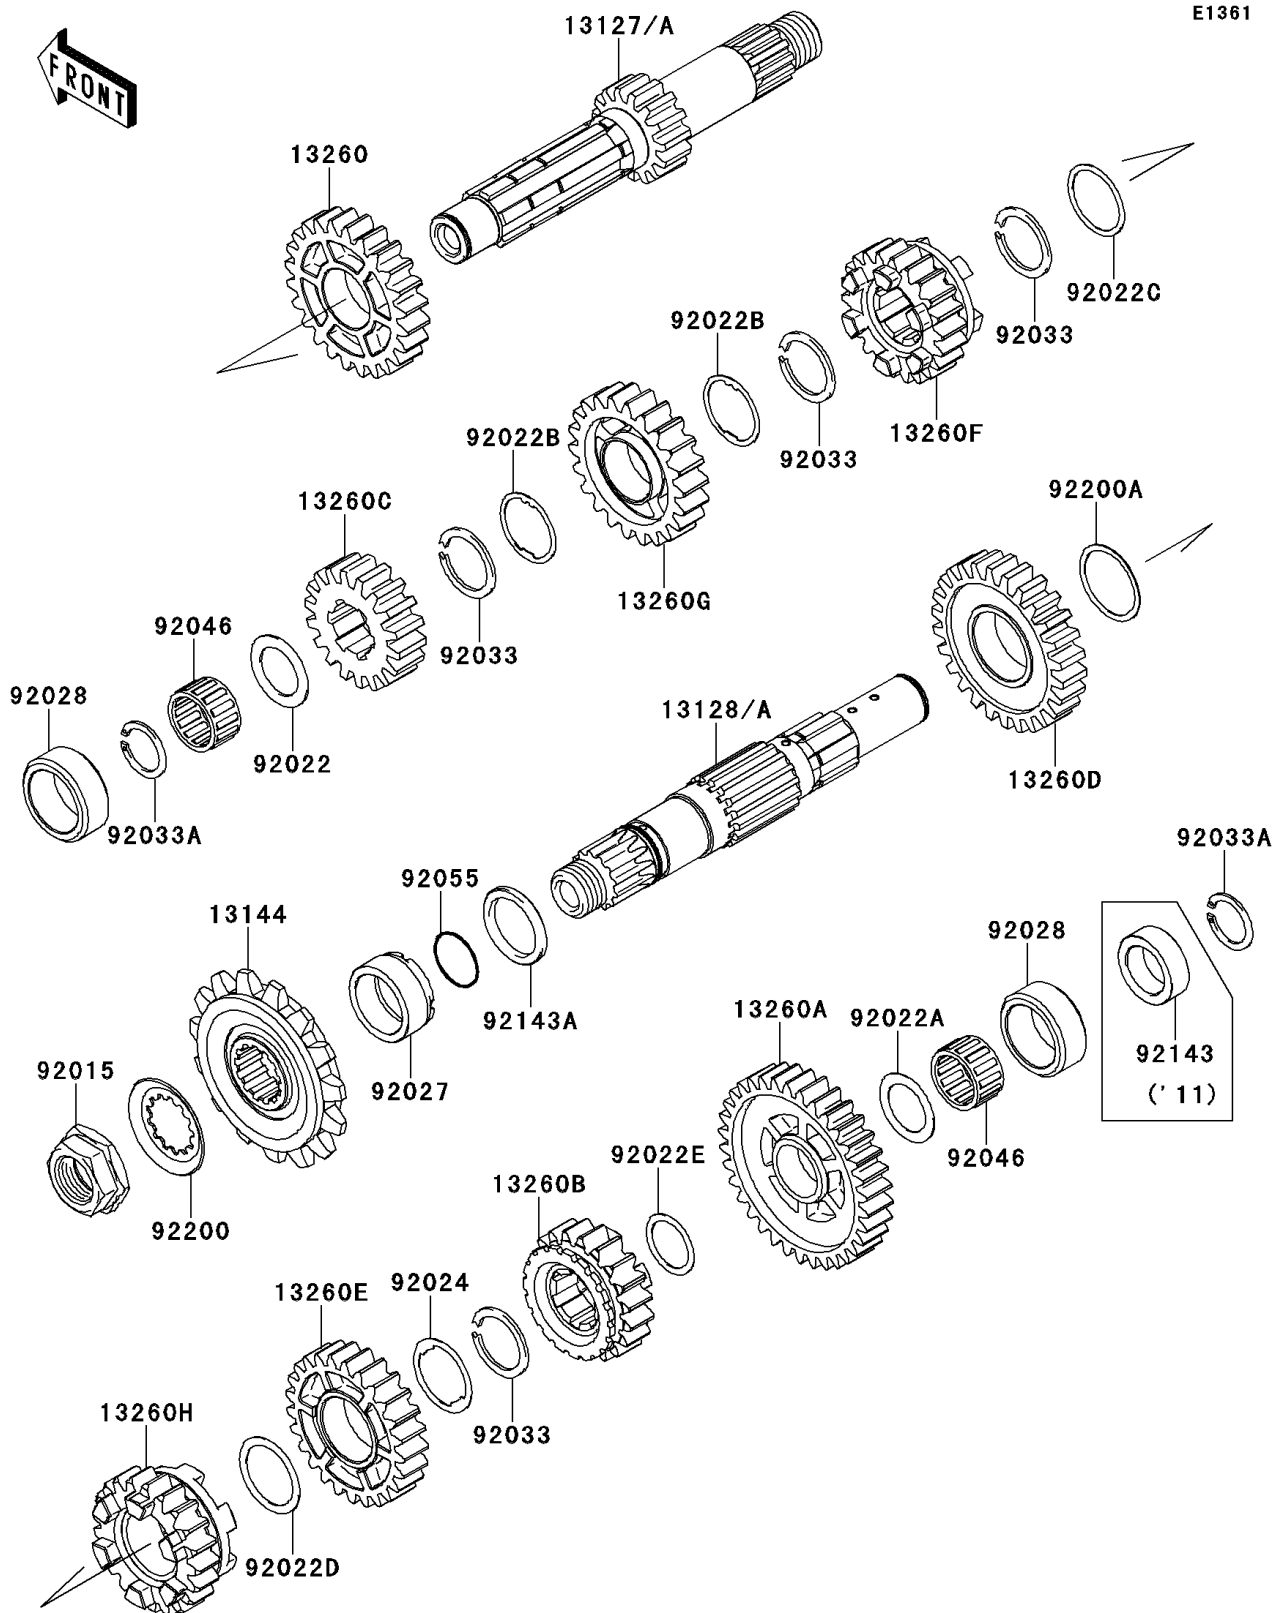

2011 KLR™ 650

PARTS DIAGRAM

Transmission

Kawasaki

Let the Good Times Roll®

2011 KLR™ 650

PARTS LIST

Transmission

Kawasaki

Let the Good Times Roll®

ITEM NAME

PART NUMBER

QUANTITY
