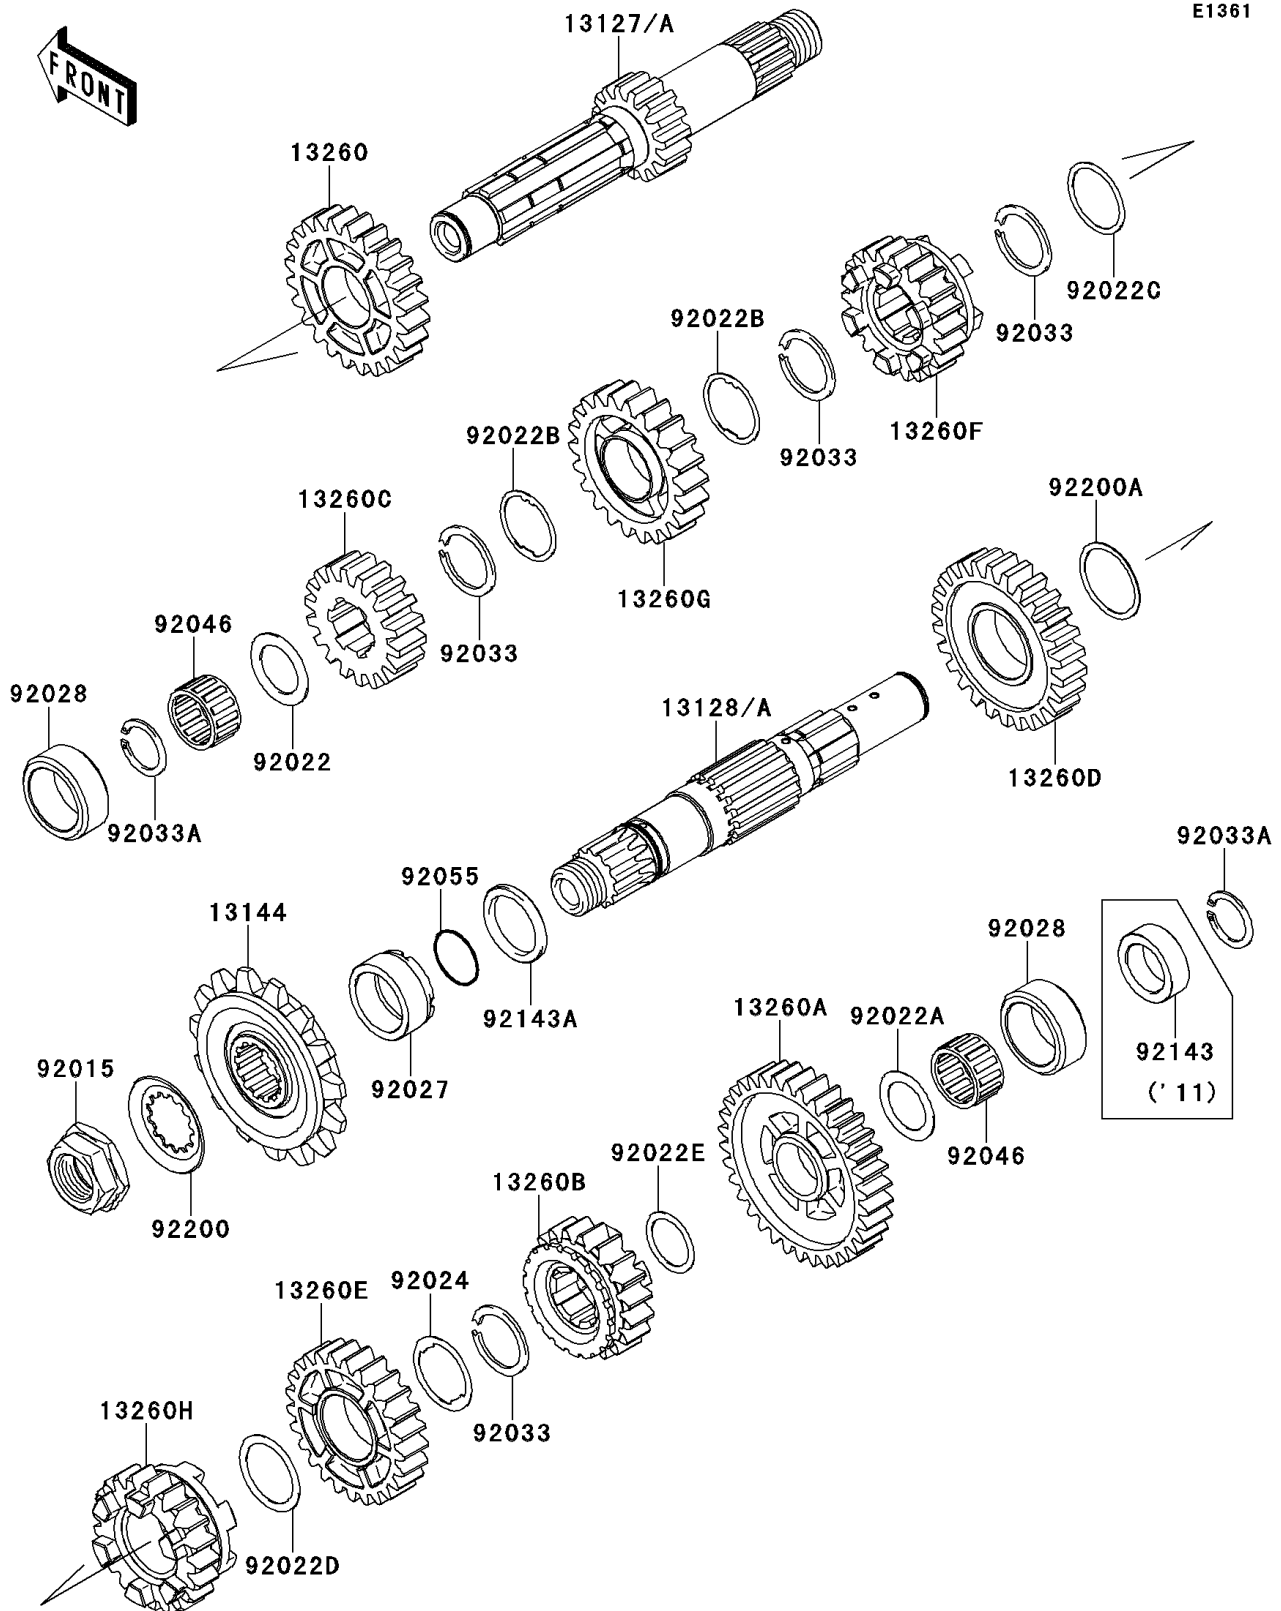

2014 KLR™ 650

PARTS DIAGRAM

Transmission