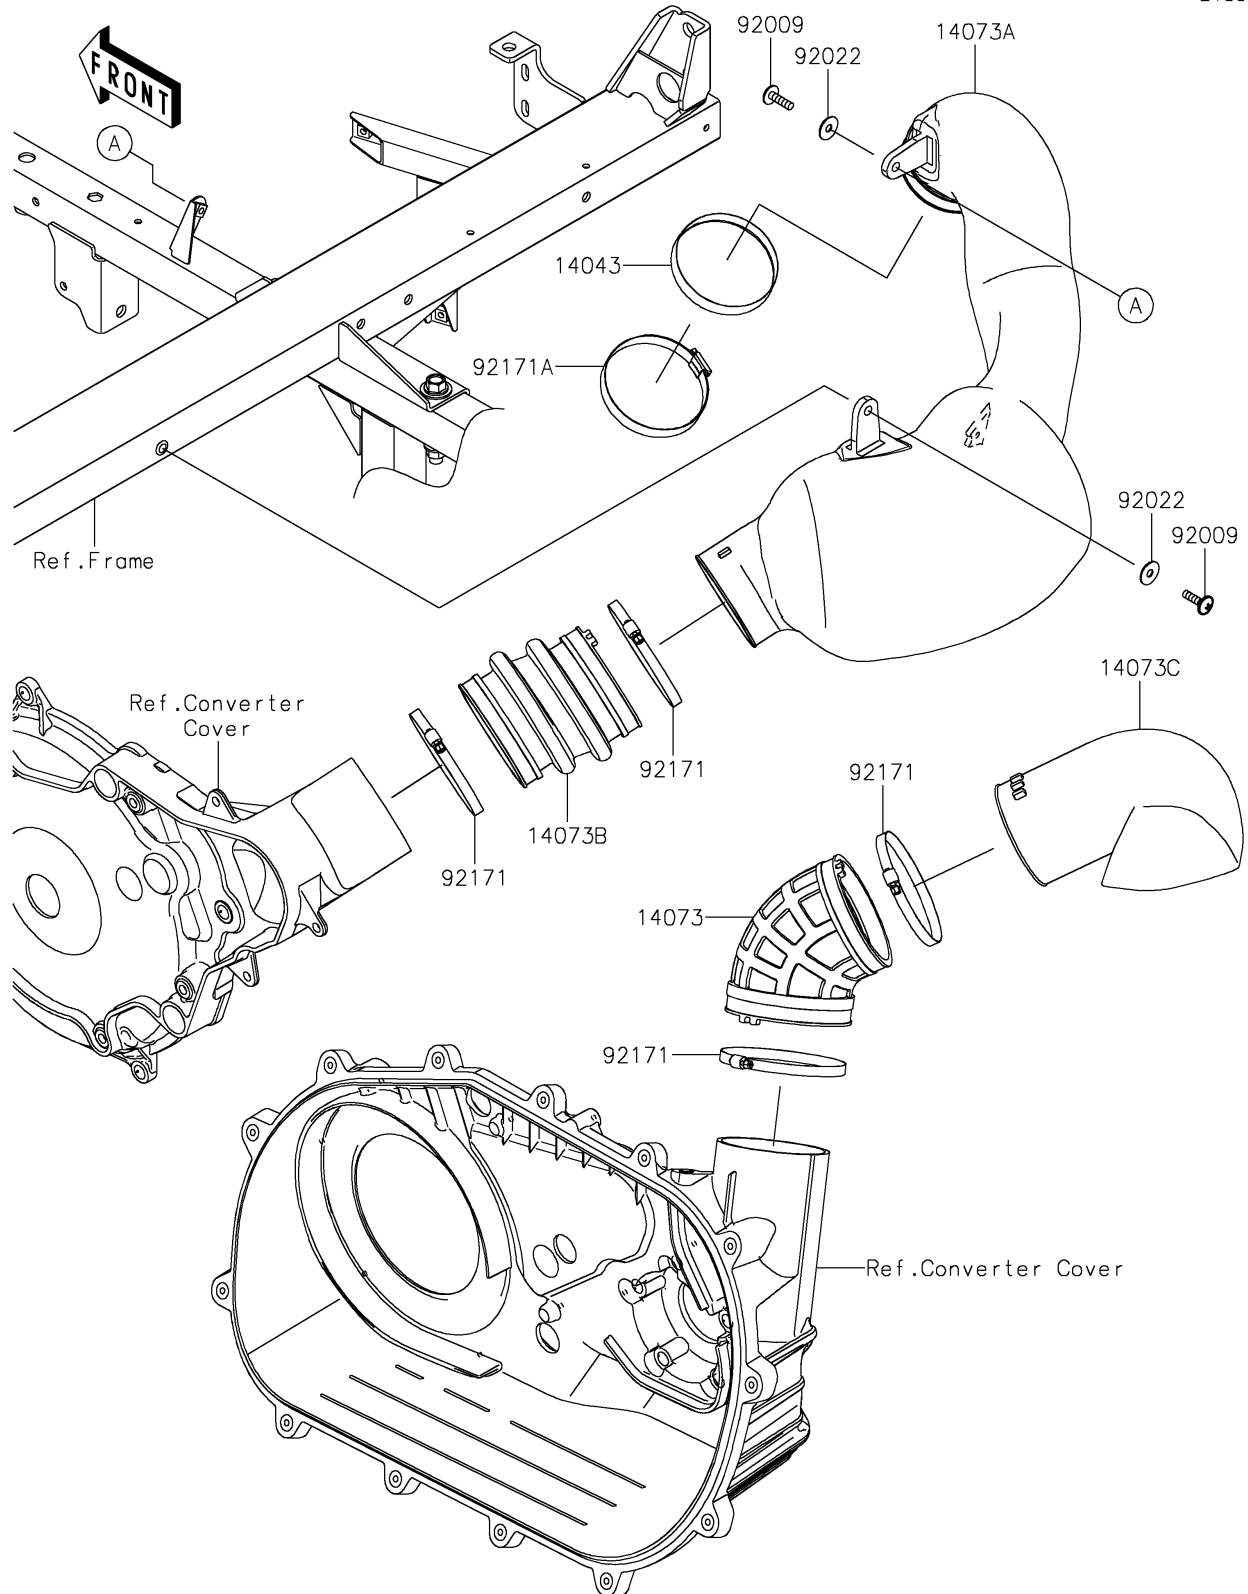

2024 MULE PRO-FXT™ 1000 PLATINUM RANCH EDITION

PARTS DIAGRAM

Air Cleaner-Belt Converter

E1394

2024 MULE PRO-FXT™ 1000 PLATINUM RANCH EDITION

PARTS LIST

Air Cleaner-Belt Converter

ITEM NAME	PART NUMBER	QUANTITY
-----------	-------------	----------
