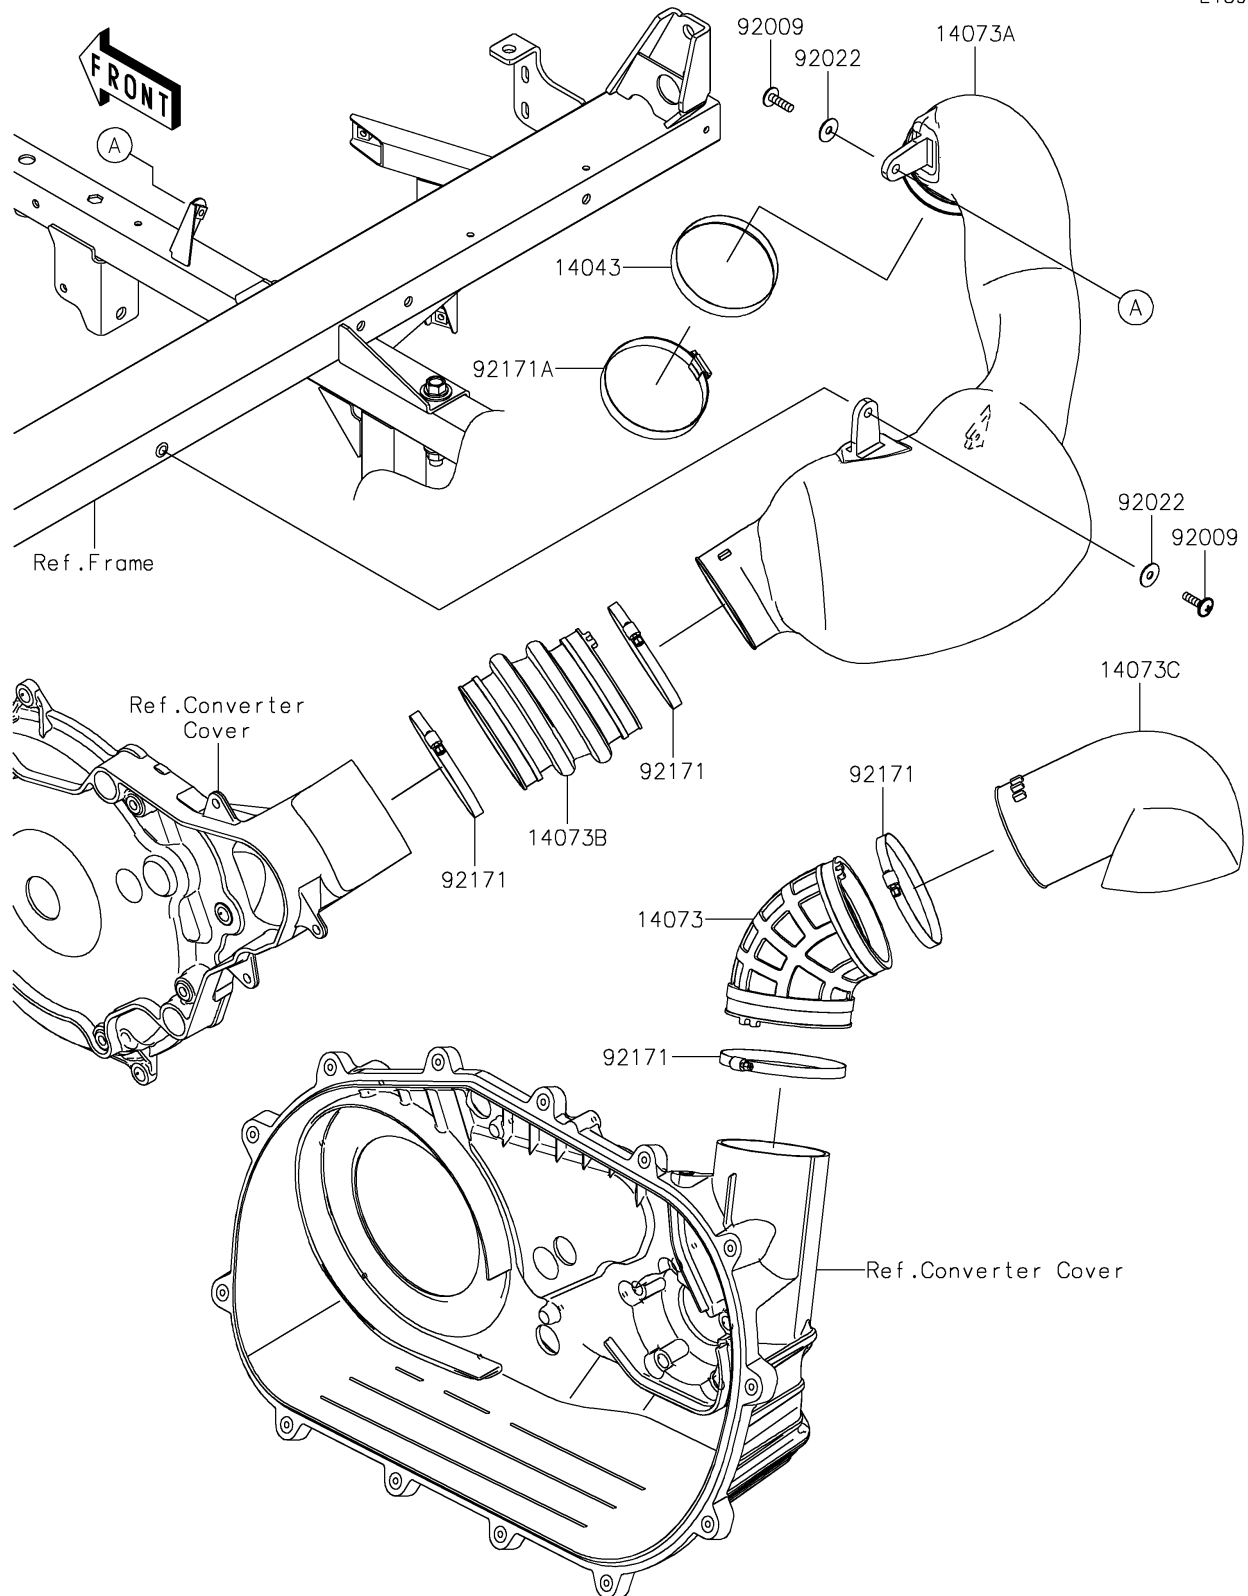

2026 MULE PRO-FXT™ 1000 PLATINUM RANCH EDITION

PARTS DIAGRAM

Air Cleaner-Belt Converter

E1394

2026 MULE PRO-FXT™ 1000 PLATINUM RANCH EDITION

PARTS LIST

Air Cleaner-Belt Converter

ITEM NAME	PART NUMBER	QUANTITY
FILTER (Ref # 14043)	14043-0013	1
DUCT,EXHAUST (Ref # 14073)	14073-0788	1
DUCT,INTAKE (Ref # 14073A)	14073-0789	1
DUCT,INTAKE (Ref # 14073B)	14073-0790	1
DUCT,EXHAUST (Ref # 14073C)	14073-1886	1
SCREW,6X22 (Ref # 92009)	92009-1441	2
WASHER,PLAIN,6.5X20X1 (Ref # 92022)	92022-165	2
CLAMP (Ref # 92171)	92171-1383	4
CLAMP (Ref # 92171A)	92171-3716	1