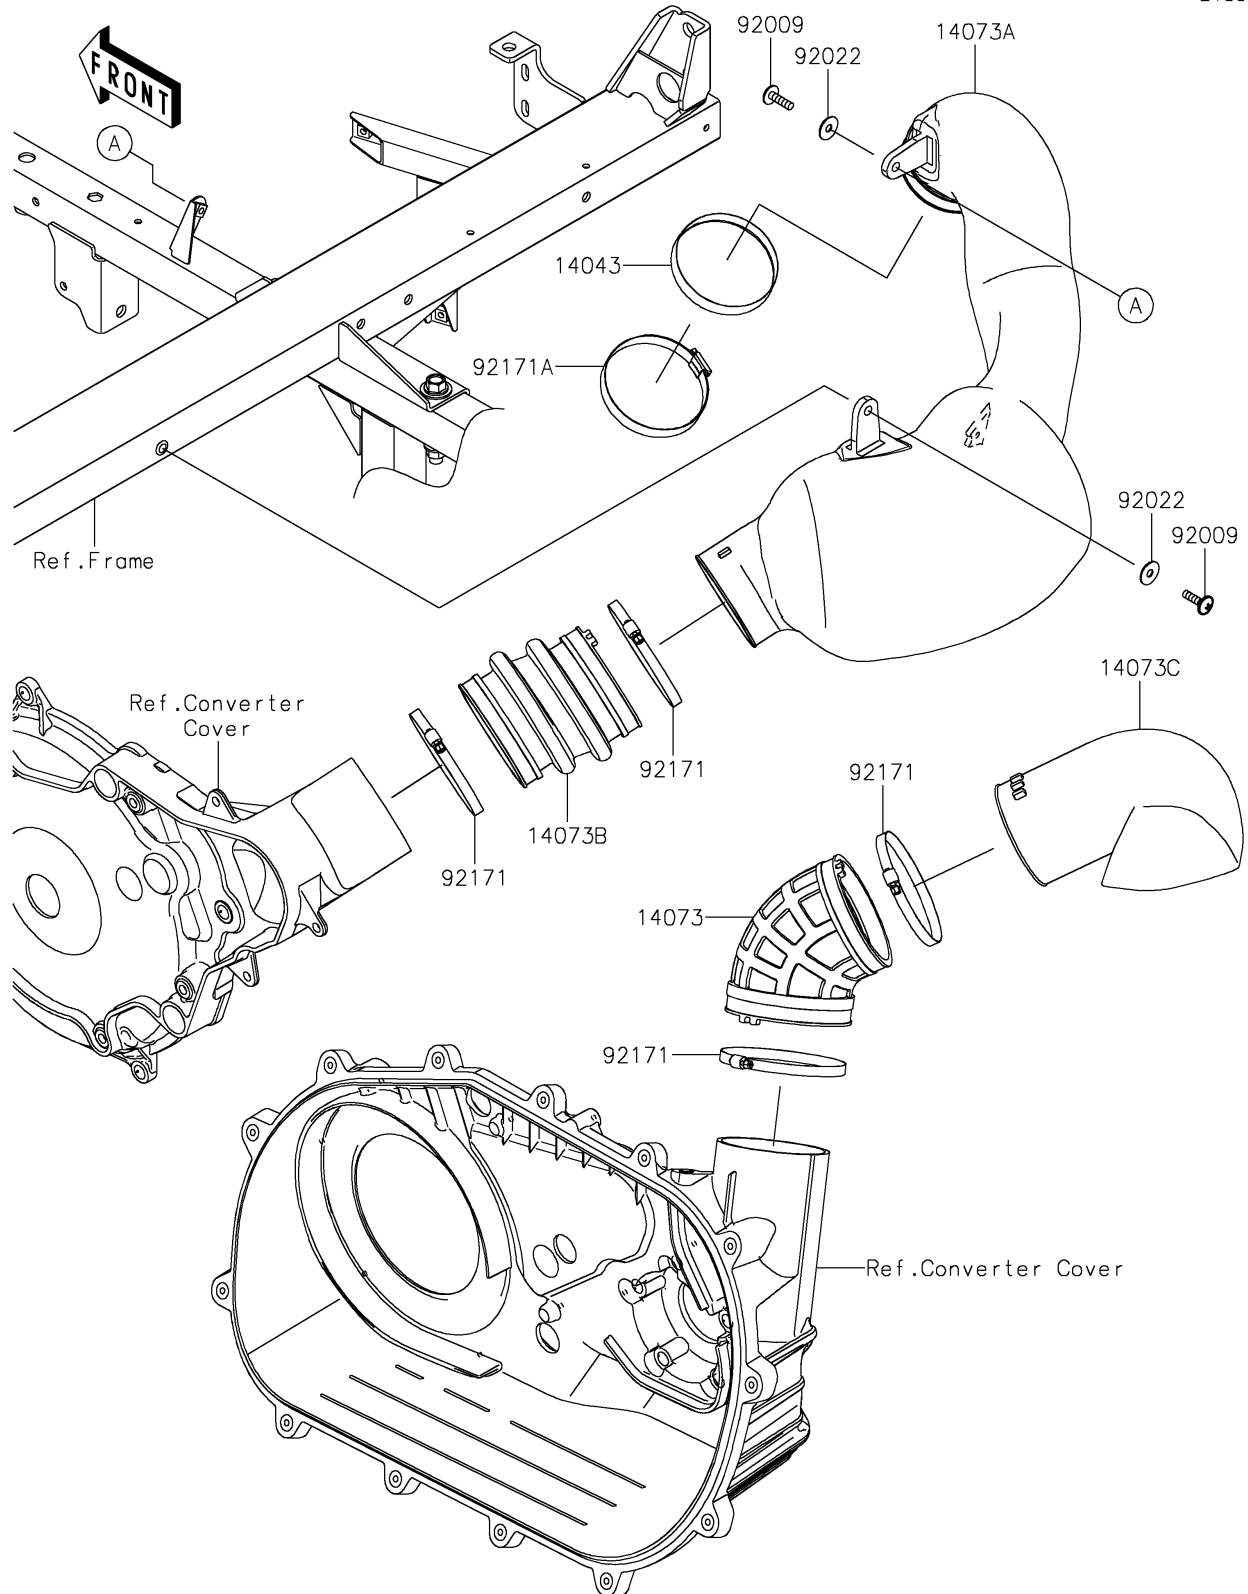

2024 MULE PRO-FXT™ 1000 PLATINUM RANCH EDITION

PARTS DIAGRAM

Air Cleaner-Belt Converter

E1394

2024 MULE PRO-FXT™ 1000 PLATINUM RANCH EDITION

PARTS LIST

Air Cleaner-Belt Converter

ITEM NAME	PART NUMBER	QUANTITY
FILTER (Ref # 14043)	14043-0013	1
DUCT,EXHAUST (Ref # 14073)	14073-0788	1
DUCT,INTAKE (Ref # 14073A)	14073-0789	1
DUCT,INTAKE (Ref # 14073B)	14073-0790	1
DUCT,EXHAUST (Ref # 14073C)	14073-1886	1
SCREW,6X22 (Ref # 92009)	92009-1441	2
WASHER,PLAIN,6.5X20X1 (Ref # 92022)	92022-165	2
CLAMP (Ref # 92171)	92171-1383	4
CLAMP (Ref # 92171A)	92171-3716	1