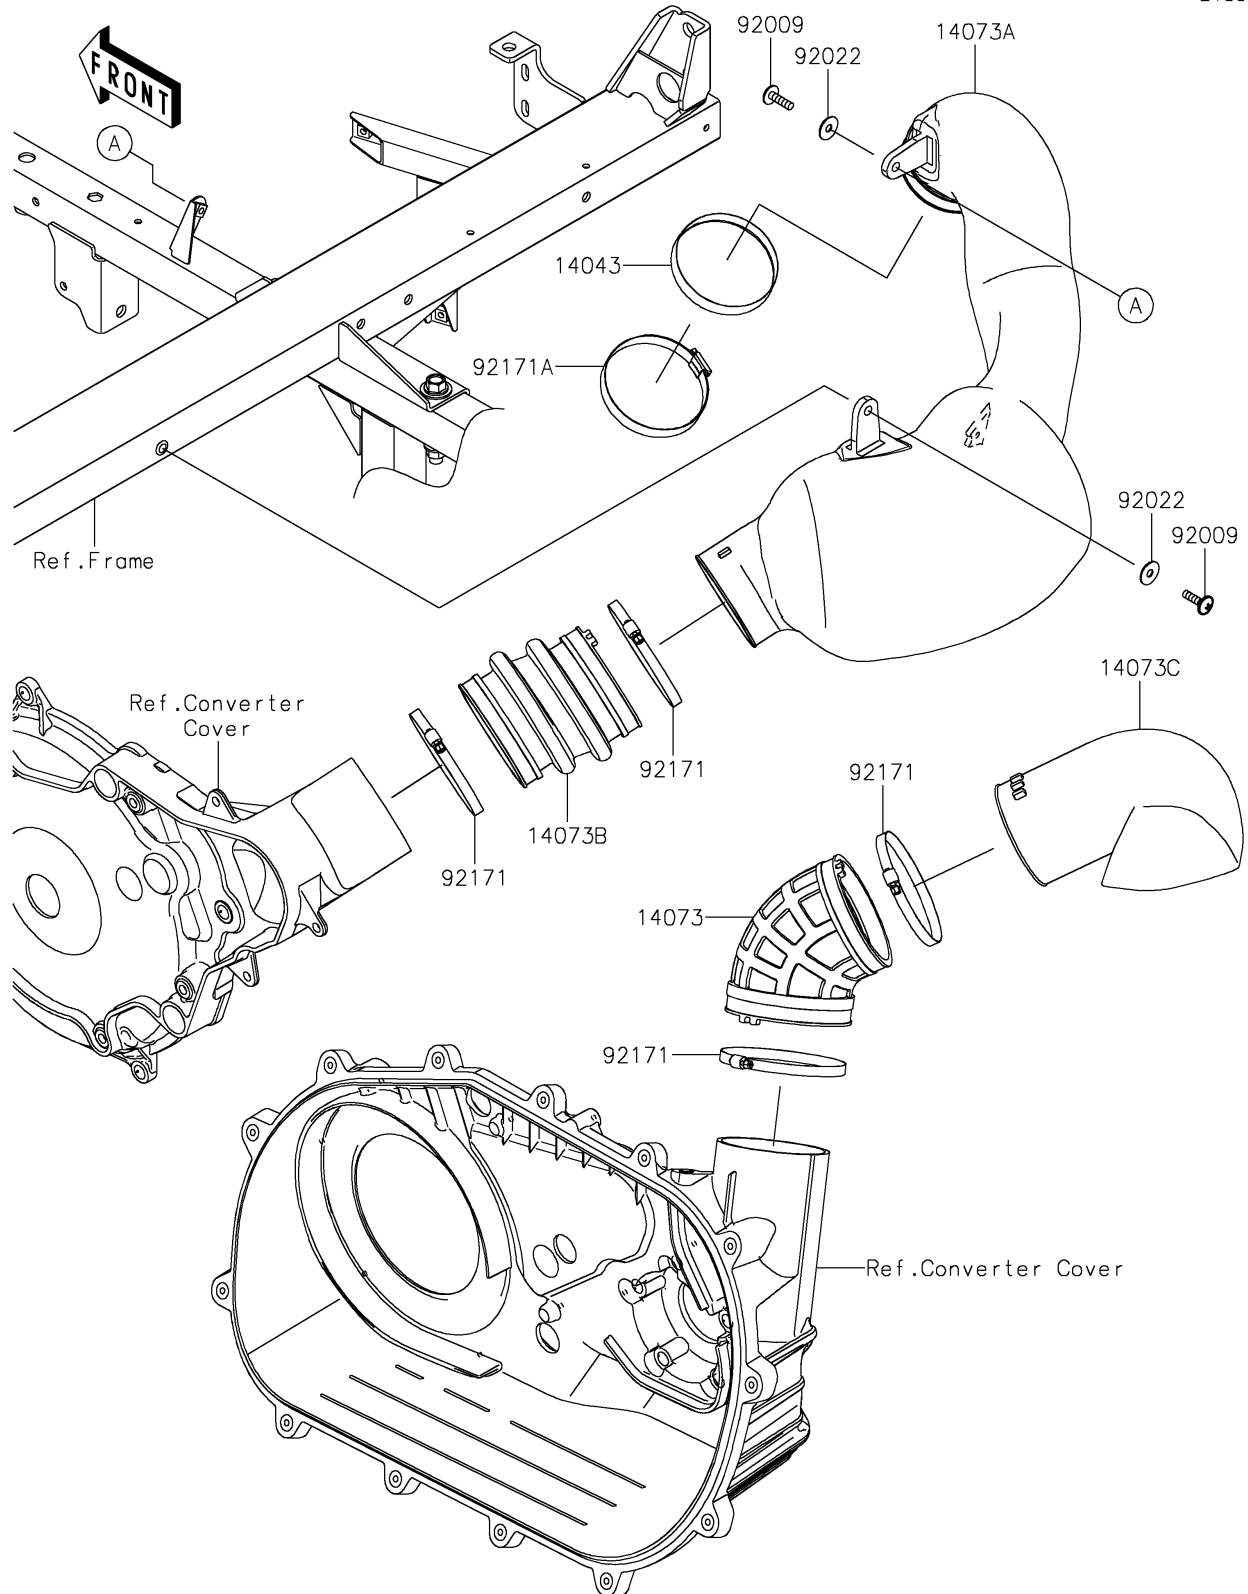

## PARTS DIAGRAM

### Air Cleaner-Belt Converter

E1394

## PARTS LIST

### Air Cleaner-Belt Converter

ITEM NAME	PART NUMBER	QUANTITY
FILTER (Ref # 14043)	14043-0013	1
DUCT,EXHAUST (Ref # 14073)	14073-0788	1
DUCT,INTAKE (Ref # 14073A)	14073-0789	1
DUCT,INTAKE (Ref # 14073B)	14073-0790	1
DUCT,EXHAUST (Ref # 14073C)	14073-1886	1
SCREW,6X22 (Ref # 92009)	92009-1441	2
WASHER,PLAIN,6.5X20X1 (Ref # 92022)	92022-165	2
CLAMP (Ref # 92171)	92171-1383	4
CLAMP (Ref # 92171A)	92171-3716	1