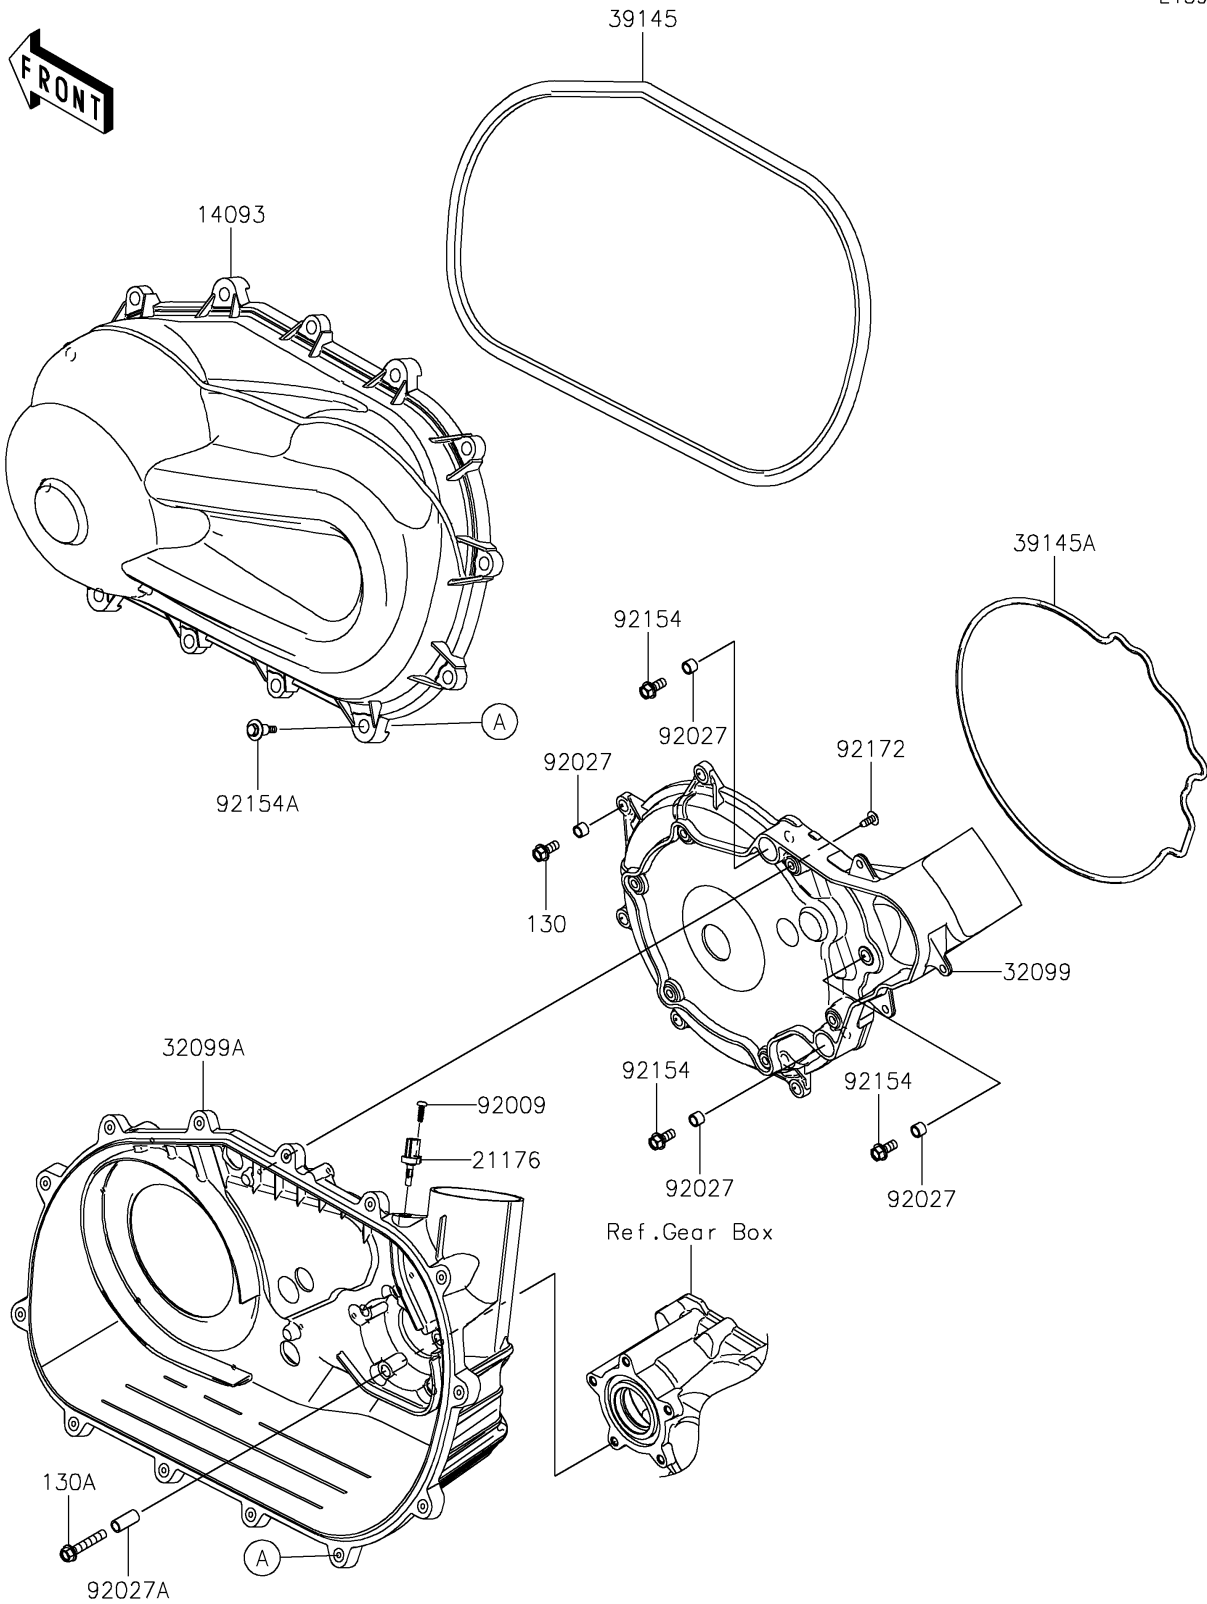

## PARTS DIAGRAM Converter Cover

E1393

## PARTS LIST

### Converter Cover

ITEM NAME	PART NUMBER	QUANTITY
COVER,CVT (Ref # 14093)	14093-1361	1
SENSOR,AIR TEMPERATURE (Ref # 21176)	21176-0048	1
CASE,INNER (Ref # 32099)	32099-0823	1
CASE,OUTER (Ref # 32099A)	32099-0841	1
TRIM-SEAL,CVT COVER (Ref # 39145)	39145-0742	1
TRIM-SEAL,E/G SIDE (Ref # 39145A)	39145-0771	1
SCREW,TAPPING,5X16 (Ref # 92009)	92009-1264	1
COLLAR,8.8X12X9 (Ref # 92027)	92027-1568	8
COLLAR (Ref # 92027A)	92027-4012	5
BOLT,FLANGED,8X18 (Ref # 92154)	92154-1386	3
BOLT,CVT COVER (Ref # 92154A)	92154-1522	13
SCREW,6X16 (Ref # 92172)	92172-0284	9
BOLT-FLANGED,8X18 (Ref # 130)	130BA0818	5
BOLT-FLANGED,8X45 (Ref # 130A)	130BA0845	5