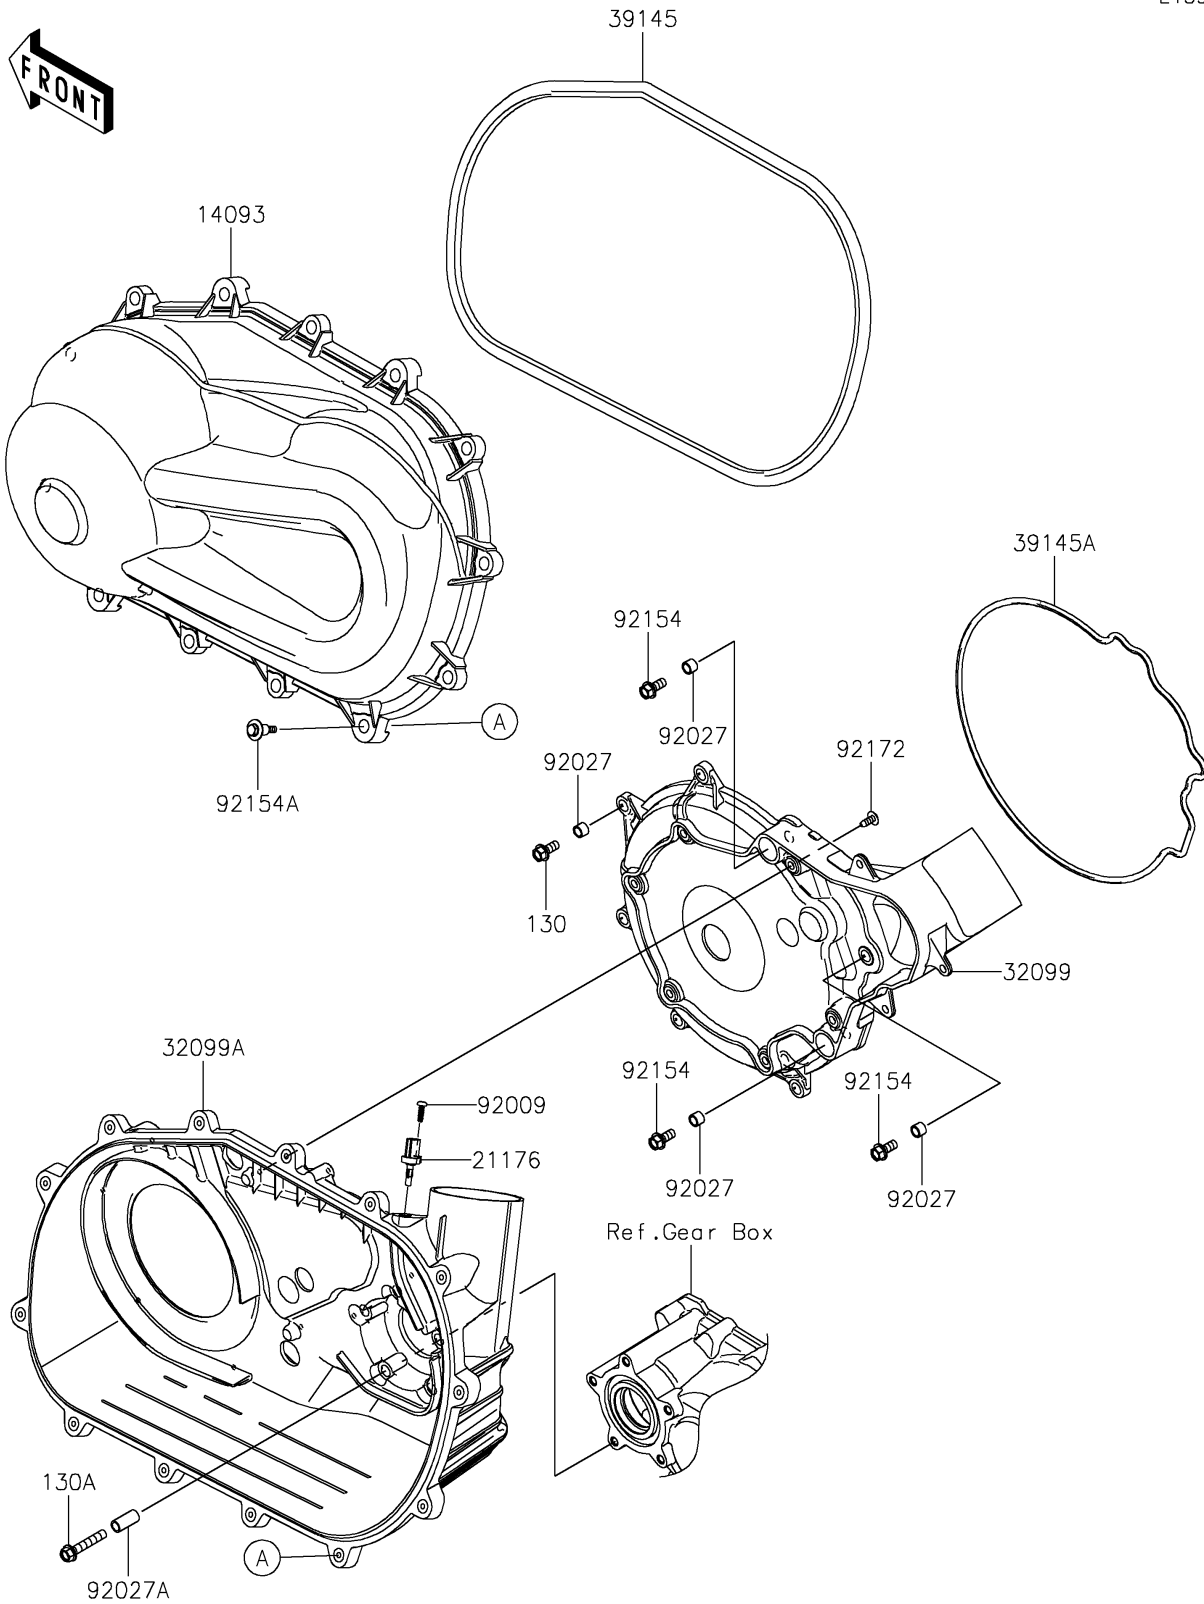

2025 MULE PRO-FXT 1000 Platinum

PARTS DIAGRAM

Converter Cover

E1393

2025 MULE PRO-FXT 1000 Platinum

Kawasaki
Let the Good Times Roll®

PARTS LIST

Converter Cover

ITEM NAME	PART NUMBER	QUANTITY
COVER,CVT (Ref # 14093)	14093-1361	1
SENSOR,AIR TEMPERATURE (Ref # 21176)	21176-0048	1
CASE,INNER (Ref # 32099)	32099-0823	1
CASE,OUTER (Ref # 32099A)	32099-0841	1
TRIM-SEAL,CVT COVER (Ref # 39145)	39145-0742	1
TRIM-SEAL,E/G SIDE (Ref # 39145A)	39145-0771	1
SCREW,TAPPING,5X16 (Ref # 92009)	92009-1264	1
COLLAR,8.8X12X9 (Ref # 92027)	92027-1568	8
COLLAR (Ref # 92027A)	92027-4012	5
BOLT,FLANGED,8X18 (Ref # 92154)	92154-1386	3
BOLT,CVT COVER (Ref # 92154A)	92154-1522	13
SCREW,6X16 (Ref # 92172)	92172-0284	9
BOLT-FLANGED,8X18 (Ref # 130)	130BA0818	5
BOLT-FLANGED,8X45 (Ref # 130A)	130BA0845	5