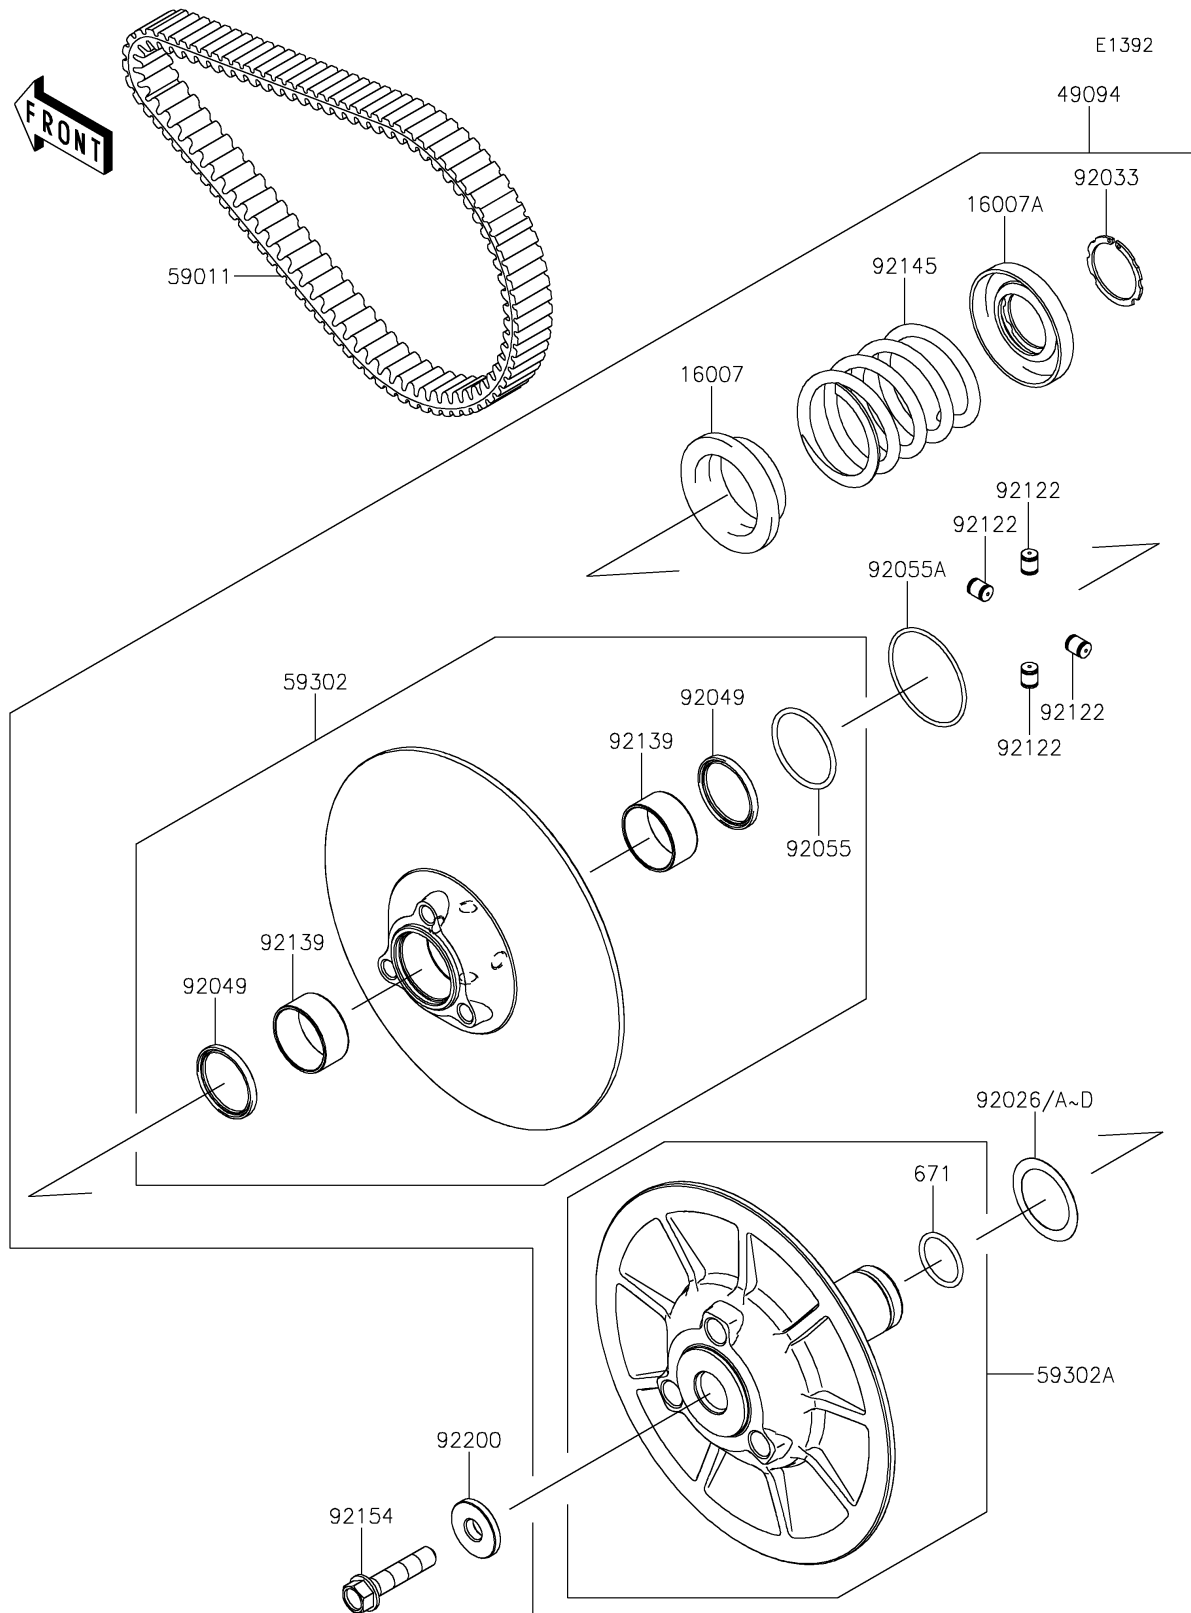

2025 MULE PRO-FXT 1000 Platinum

PARTS DIAGRAM

Driven Converter/Drive Belt

2025 MULE PRO-FXT 1000 Platinum

PARTS LIST

Driven Converter/Drive Belt

ITEM NAME	PART NUMBER	QUANTITY
-----------	-------------	----------
