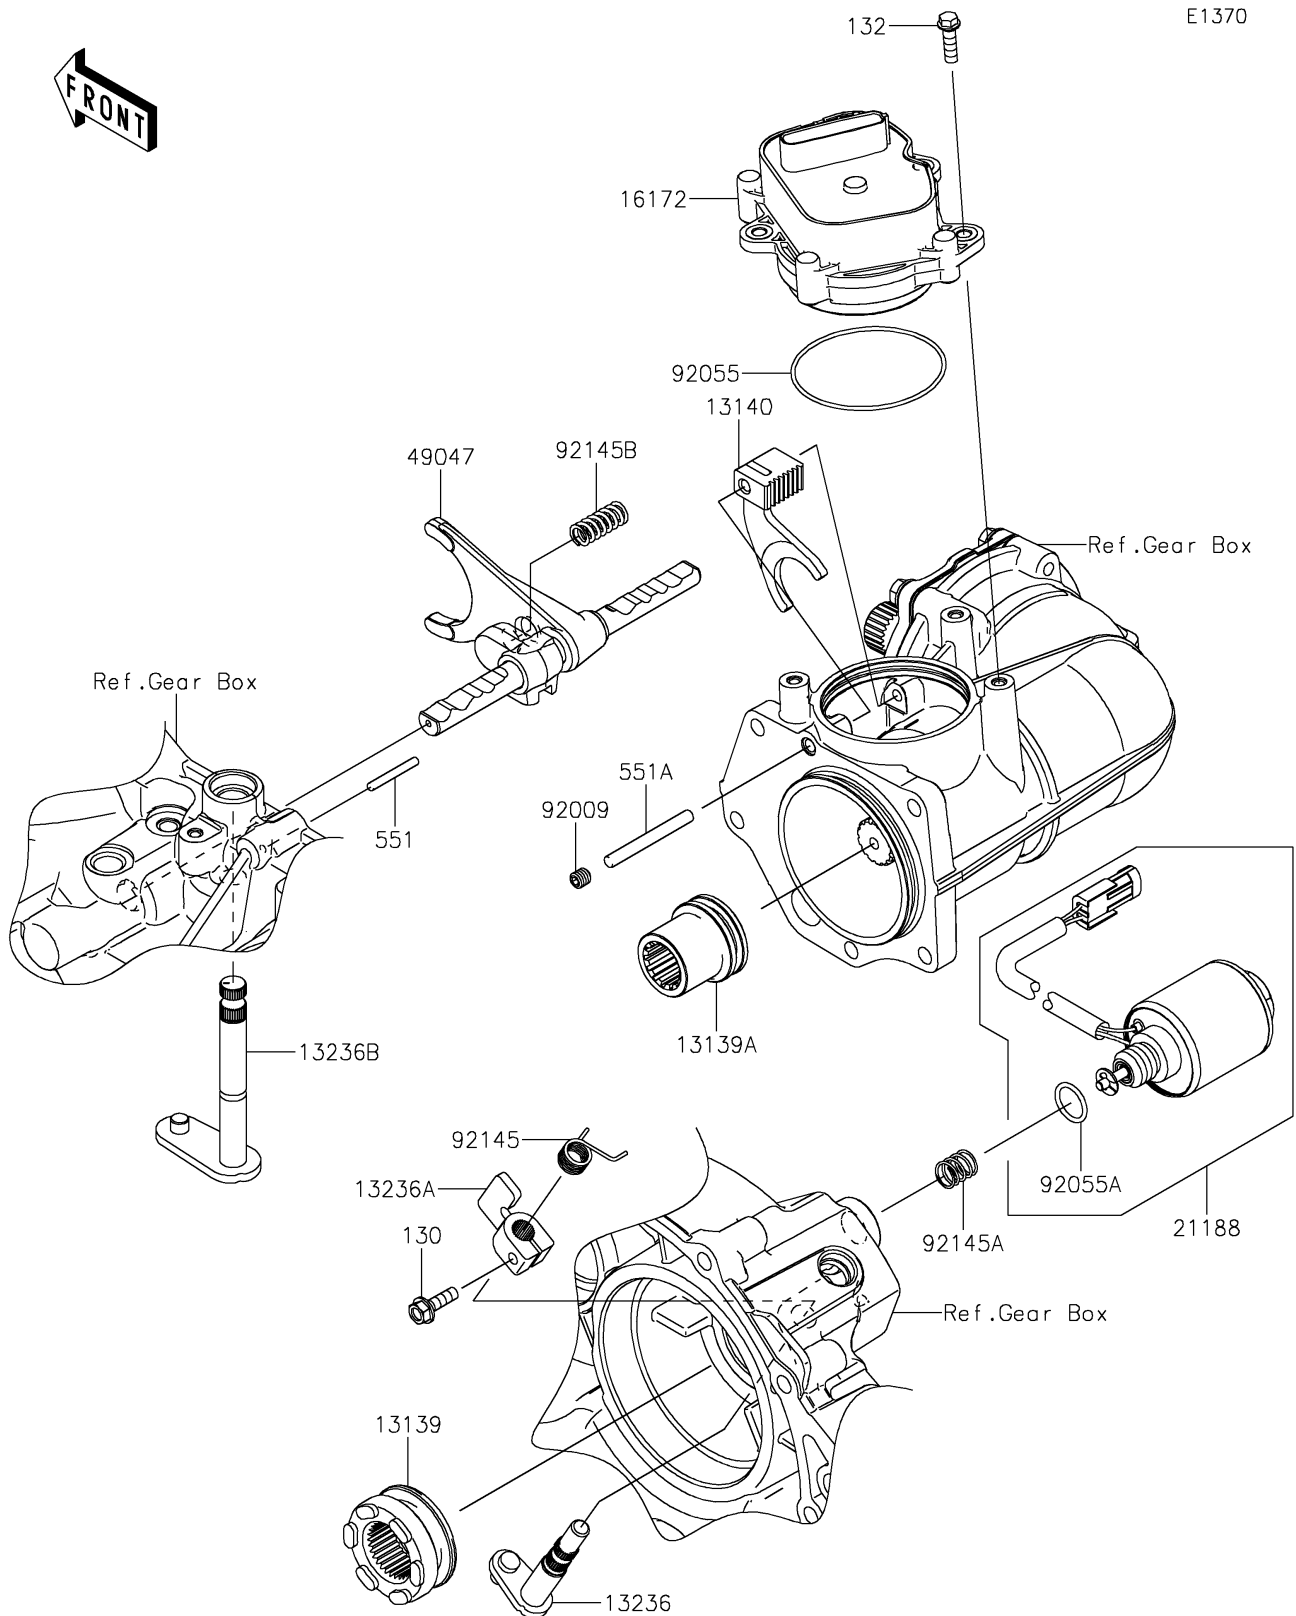

2025 MULE PRO-FXT 1000 Platinum

PARTS DIAGRAM

Gear Change Mechanism

2025 MULE PRO-FXT 1000 Platinum

PARTS LIST

Gear Change Mechanism

ITEM NAME	PART NUMBER	QUANTITY
-----------	-------------	----------
