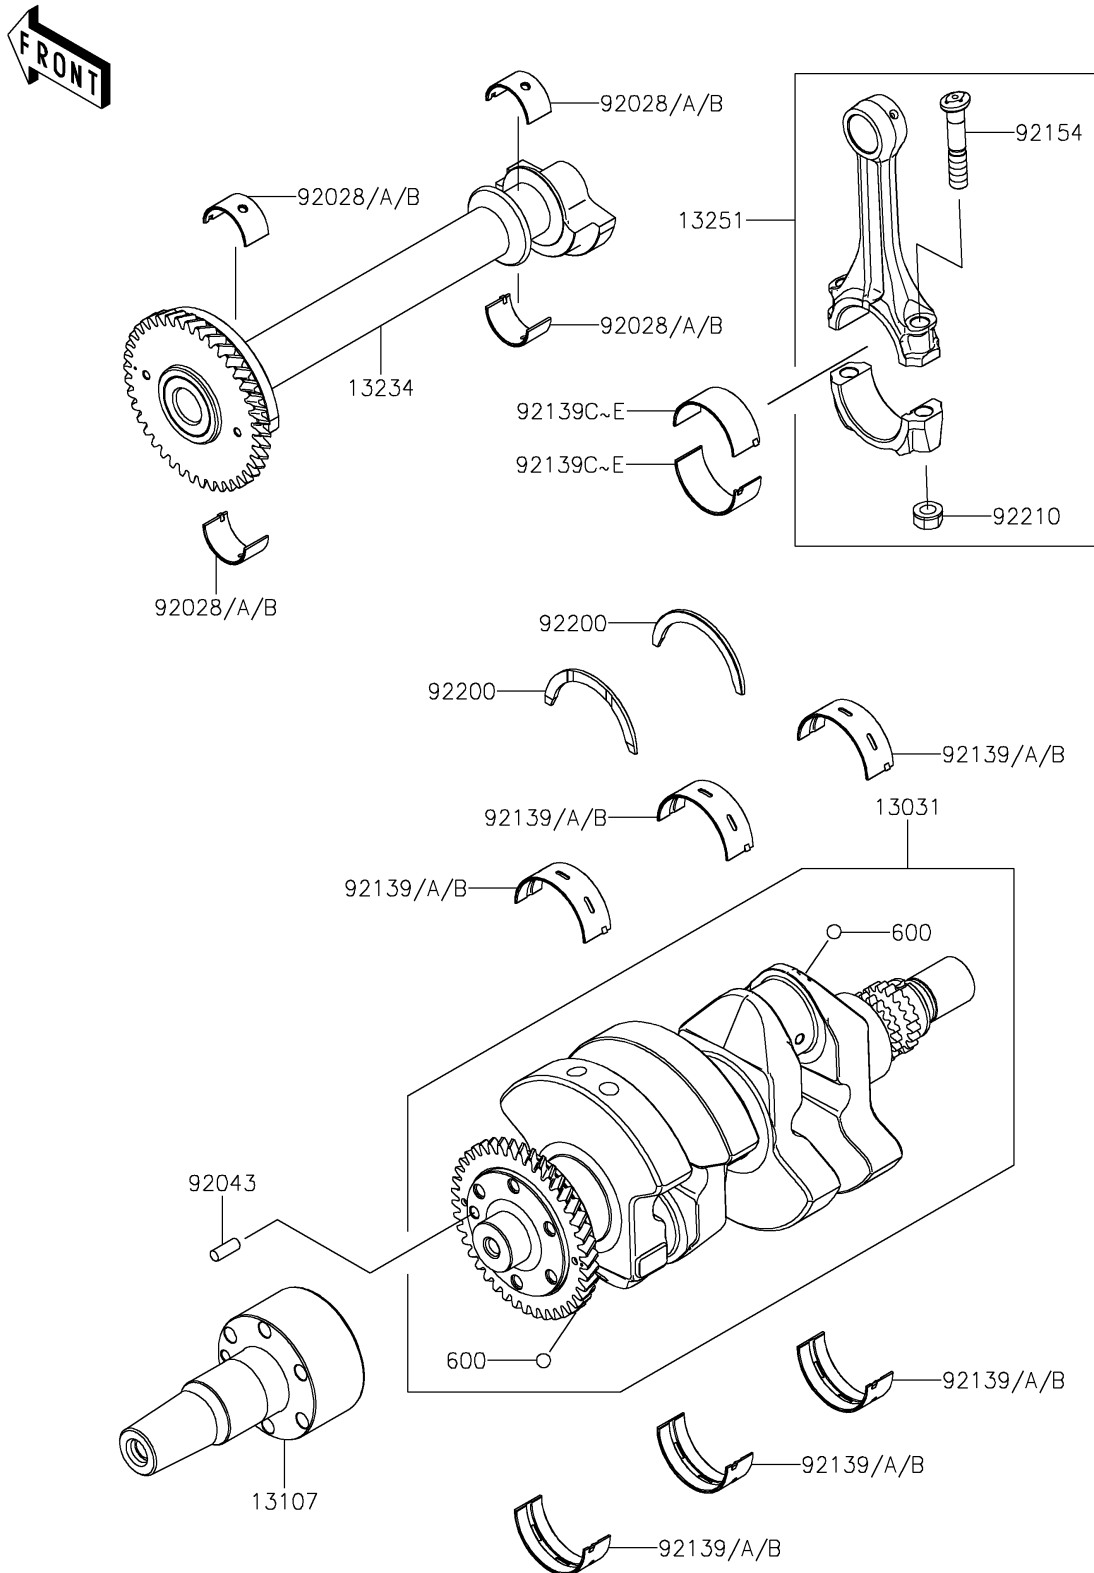

2024 MULE PRO-FXT 1000 Platinum

PARTS DIAGRAM

Crankshaft

E1321

2024 MULE PRO-FXT 1000 Platinum

Kawasaki
Let the Good Times Roll®

PARTS LIST

Crankshaft

ITEM NAME	PART NUMBER	QUANTITY
CRANKSHAFT-COMP (Ref # 13031)	13031-1531	1
SHAFT, CONVERTER-DRIVE (Ref # 13107)	13107-0982	1
SHAFT-COMP, BALANCER (Ref # 13234)	13234-0633	1
ROD-ASSY-CONNECTING, H (Ref # 13251)	13251-0765-HH	2
BUSHING, BALANCER SHAFT, BLUE (Ref # 92028)	92028-1909	4
BUSHING, BALANCER SHAFT, BLACK (Ref # 92028A)	92028-1910	AR
BUSHING, BALANCER SHAFT, BROWN (Ref # 92028B)	92028-1911	AR
PIN, 6X16 (Ref # 92043)	92043-1690	1
BUSHING, CRANKSHAFT, BLUE (Ref # 92139)	92139-0925	6
BUSHING, CRANKSHAFT, BLACK (Ref # 92139A)	92139-0926	AR
BUSHING, CRANKSHAFT, BROWN (Ref # 92139B)	92139-0927	AR
BUSHING, CONNECTING ROD, BLUE (Ref # 92139C)	92139-1197	4
BUSHING, CONNECTING ROD, BLACK (Ref # 92139D)	92139-1198	AR
BUSHING, CONNECTING ROD, BROWN (Ref # 92139E)	92139-1199	AR
BOLT, CONNECTING ROD (Ref # 92154)	92154-3911	4
WASHER, THRUST, T=2.5 (Ref # 92200)	92200-2242	2
NUT, FLANGED, 9MM (Ref # 92210)	92210-1673	4
BALL-STEEL, 11/32 (Ref # 600)	600A1100	2