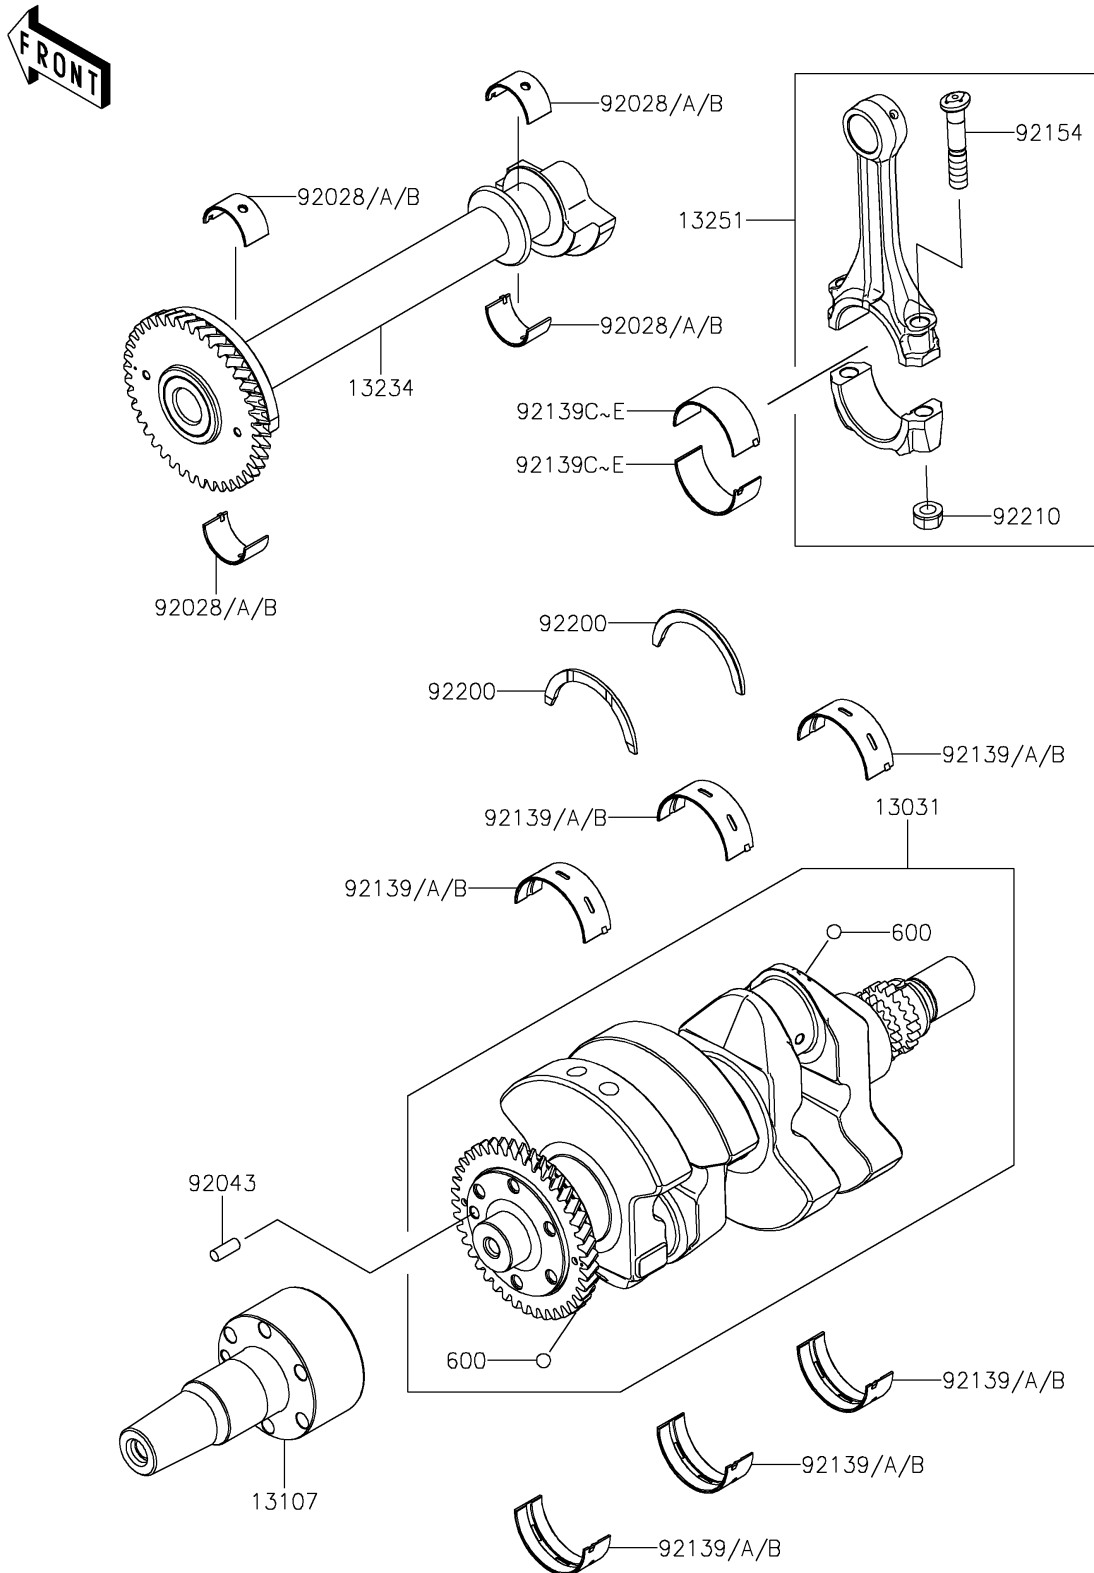

2025 MULE PRO-FXT 1000 Platinum

PARTS DIAGRAM

Crankshaft

E1321

2025 MULE PRO-FXT 1000 Platinum

Kawasaki
Let the Good Times Roll®

PARTS LIST

Crankshaft

| ITEM NAME | PART NUMBER | QUANTITY |
|---|---------------|----------|
| CRANKSHAFT-COMP (Ref # 13031) | 13031-1531 | 1 |
| SHAFT, CONVERTER-DRIVE (Ref # 13107) | 13107-0982 | 1 |
| SHAFT-COMP, BALANCER (Ref # 13234) | 13234-0633 | 1 |
| ROD-ASSY-CONNECTING, H (Ref # 13251) | 13251-0765-HH | 2 |
| BUSHING, BALANCER SHAFT, BLUE (Ref # 92028) | 92028-1909 | 4 |
| BUSHING, BALANCER SHAFT, BLACK (Ref # 92028A) | 92028-1910 | AR |
| BUSHING, BALANCER SHAFT, BROWN (Ref # 92028B) | 92028-1911 | AR |
| PIN, 6X16 (Ref # 92043) | 92043-1690 | 1 |
| BUSHING, CRANKSHAFT, BLUE (Ref # 92139) | 92139-0925 | 6 |
| BUSHING, CRANKSHAFT, BLACK (Ref # 92139A) | 92139-0926 | AR |
| BUSHING, CRANKSHAFT, BROWN (Ref # 92139B) | 92139-0927 | AR |
| BUSHING, CONNECTING ROD, BLUE (Ref # 92139C) | 92139-1197 | 4 |
| BUSHING, CONNECTING ROD, BLACK (Ref # 92139D) | 92139-1198 | AR |
| BUSHING, CONNECTING ROD, BROWN (Ref # 92139E) | 92139-1199 | AR |
| BOLT, CONNECTING ROD (Ref # 92154) | 92154-3911 | 4 |
| WASHER, THRUST, T=2.5 (Ref # 92200) | 92200-2242 | 2 |
| NUT, FLANGED, 9MM (Ref # 92210) | 92210-1673 | 4 |
| BALL-STEEL, 11/32 (Ref # 600) | 600A1100 | 2 |