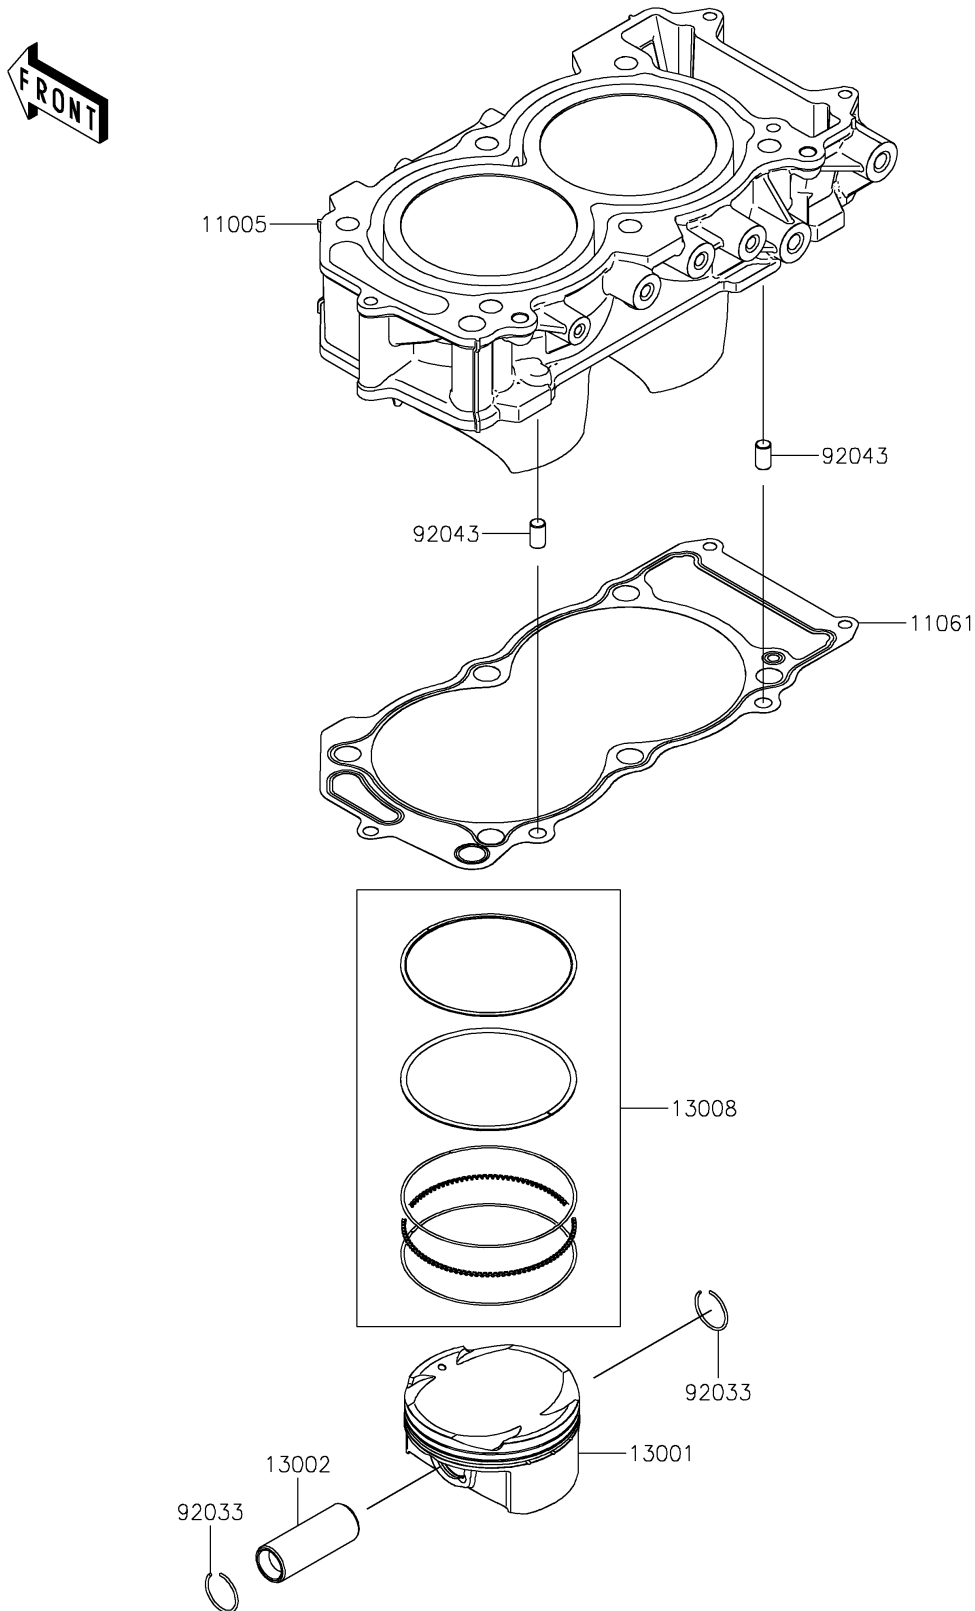

2024 MULE PRO-FXT™ 1000 PLATINUM RANCH EDITION

PARTS DIAGRAM Cylinder/Piston(s)

E1120

2024 MULE PRO-FXT™ 1000 PLATINUM RANCH EDITION

PARTS LIST

Cylinder/Piston(s)

ITEM NAME	PART NUMBER	QUANTITY
CYLINDER-ENGINE (Ref # 11005)	11005-0695	1
GASKET,CYLINDER BASE (Ref # 11061)	11061-1309	1
PISTON-ENGINE (Ref # 13001)	13001-0844	2
PIN-PISTON (Ref # 13002)	13002-0736	2
RING-SET-PISTON (Ref # 13008)	13008-0604	2
RING-SNAP (Ref # 92033)	92033-1188	4
PIN,8X14 (Ref # 92043)	92043-1567	2