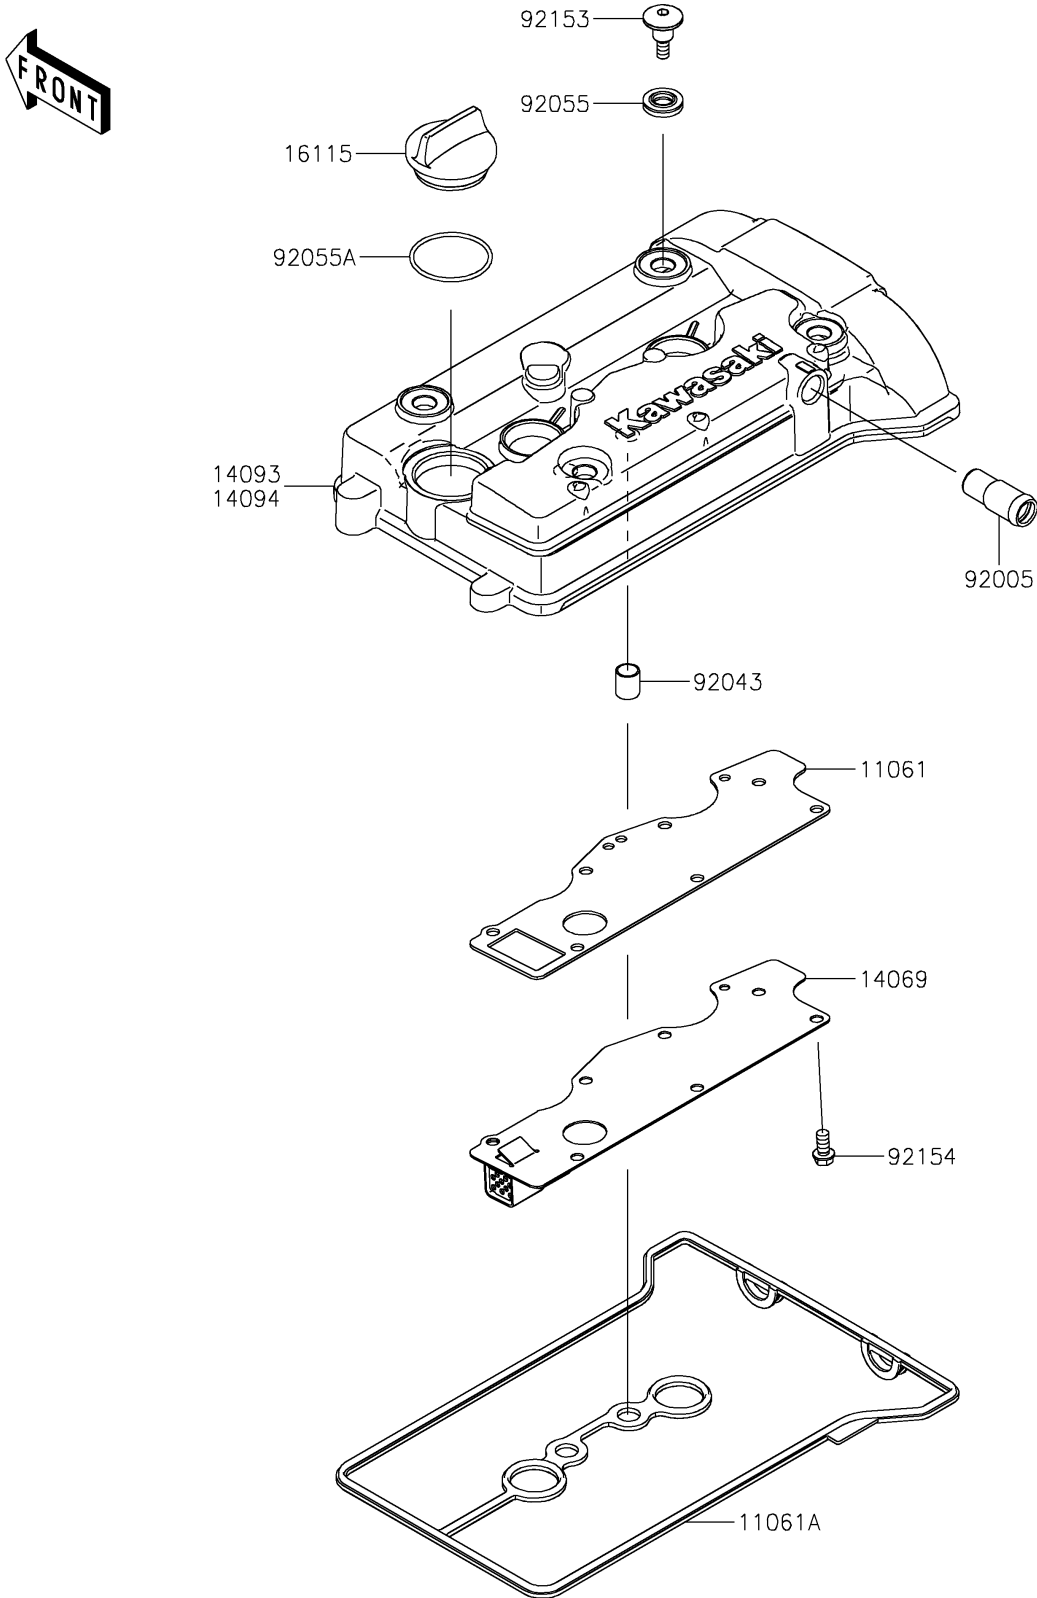

2025 MULE PRO-FXT 1000 Platinum

PARTS DIAGRAM

Cylinder Head Cover

E1112

2025 MULE PRO-FXT 1000 Platinum

PARTS LIST

Cylinder Head Cover

ITEM NAME	PART NUMBER	QUANTITY
-----------	-------------	----------
