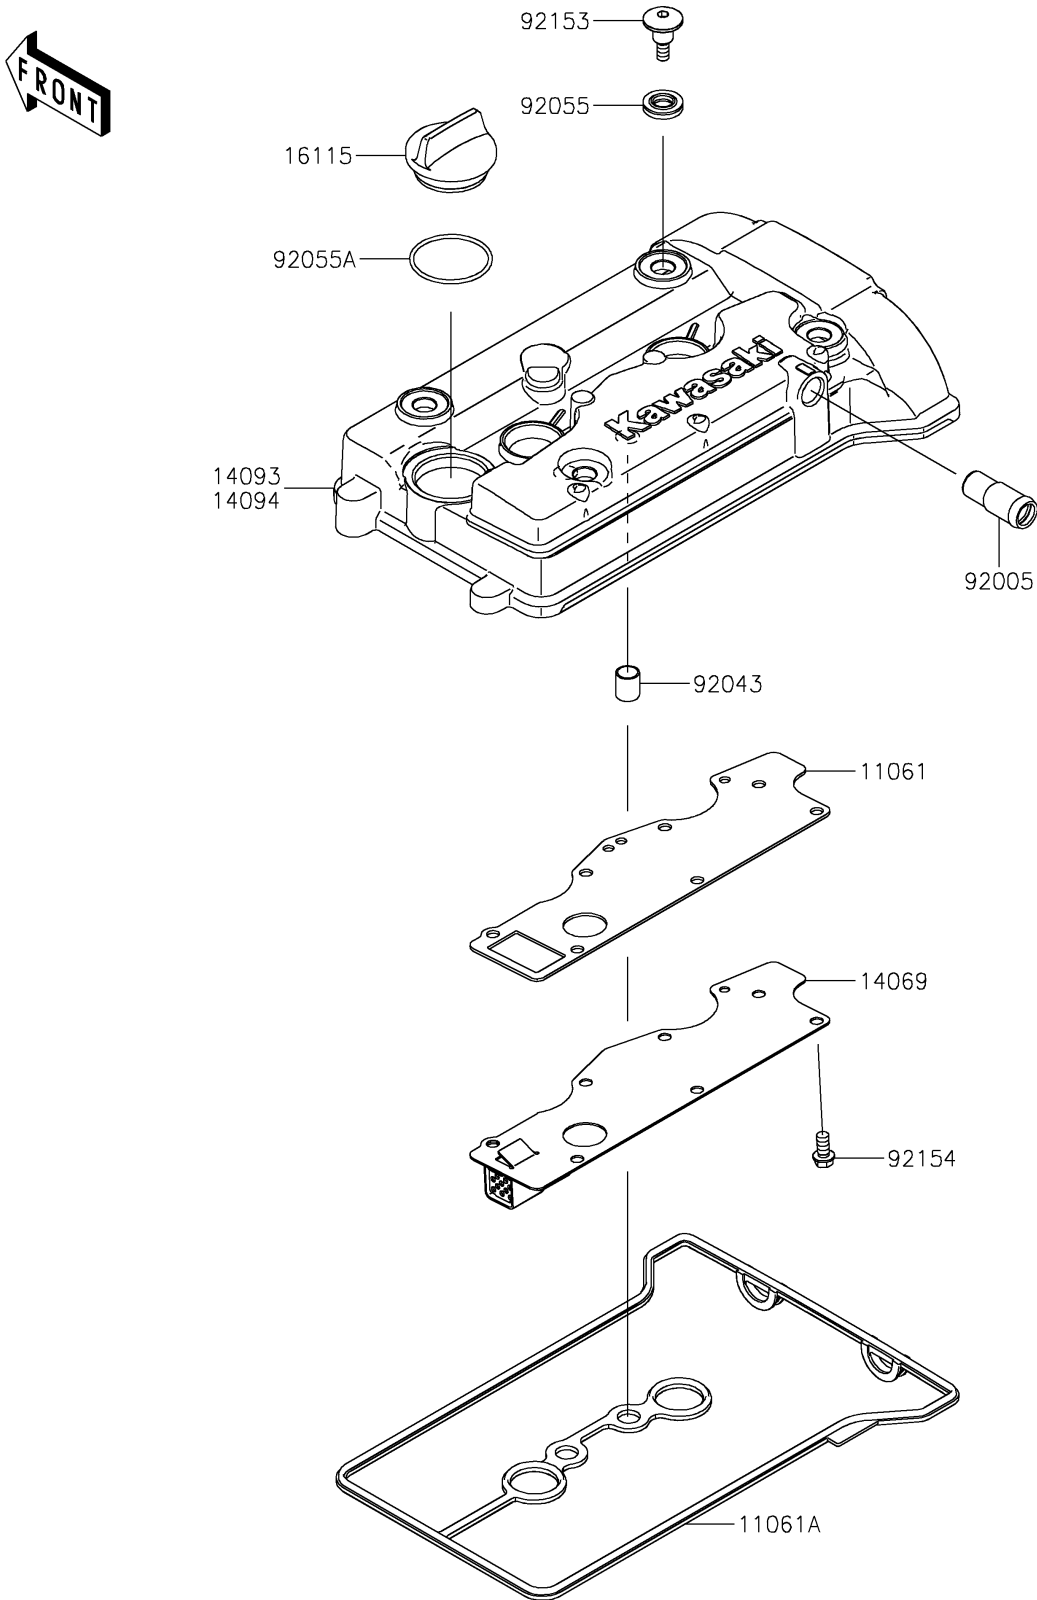

2026 MULE PRO-FXT™ 1000 PLATINUM RANCH EDITION

PARTS DIAGRAM Cylinder Head Cover

E1112

2026 MULE PRO-FXT™ 1000 PLATINUM RANCH EDITION

PARTS LIST

Cylinder Head Cover

ITEM NAME	PART NUMBER	QUANTITY
GASKET,BREATHER PLATE (Ref # 11061)	11061-1314	1
GASKET,HEAD COVER (Ref # 11061A)	11061-1457	1
BREATHER (Ref # 14069)	14069-0036	1
COVER,HEAD COVER (Ref # 14093)	14093-1384	1
CAP-OIL FILLER (Ref # 16115)	16115-1064	1
FITTING,BREATHER (Ref # 92005)	92005-0968	1
PIN,10.1X12X14 (Ref # 92043)	92043-4009	2
RING-O (Ref # 92055)	92055-0785	4
RING-O (Ref # 92055A)	92055-1759	1
BOLT,SOCKET,6X22.5 (Ref # 92153)	92153-1779	4
BOLT,FLANGED-SMALL,6X12 (Ref # 92154)	92154-1888	7