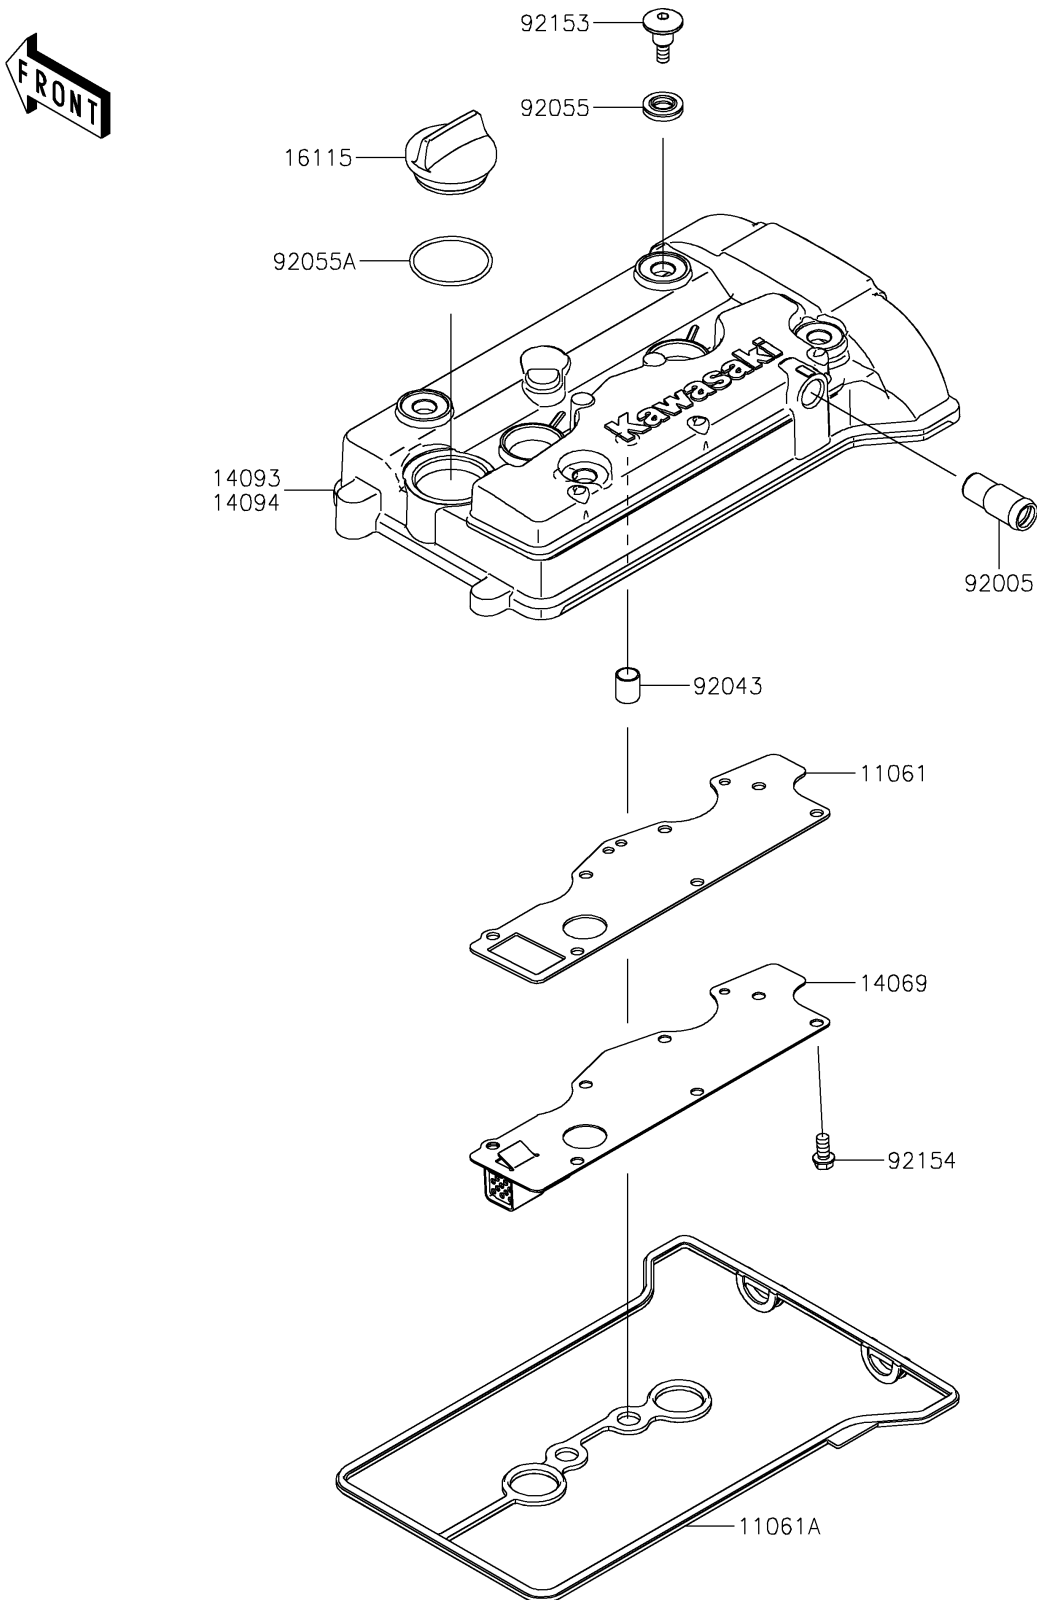

2025 MULE PRO-FXT 1000 Platinum

PARTS DIAGRAM Cylinder Head Cover

E1112

2025 MULE PRO-FXT 1000 Platinum

PARTS LIST

Cylinder Head Cover

ITEM NAME	PART NUMBER	QUANTITY
GASKET,BREATHER PLATE (Ref # 11061)	11061-1314	1
GASKET,HEAD COVER (Ref # 11061A)	11061-1457	1
BREATHER (Ref # 14069)	14069-0036	1
COVER,HEAD COVER (Ref # 14093)	14093-1384	1
CAP-OIL FILLER (Ref # 16115)	16115-1064	1
FITTING,BREATHER (Ref # 92005)	92005-0968	1
PIN,10.1X12X14 (Ref # 92043)	92043-4009	2
RING-O (Ref # 92055)	92055-0785	4
RING-O (Ref # 92055A)	92055-1759	1
BOLT,SOCKET,6X22.5 (Ref # 92153)	92153-1779	4
BOLT,FLANGED-SMALL,6X12 (Ref # 92154)	92154-1888	7