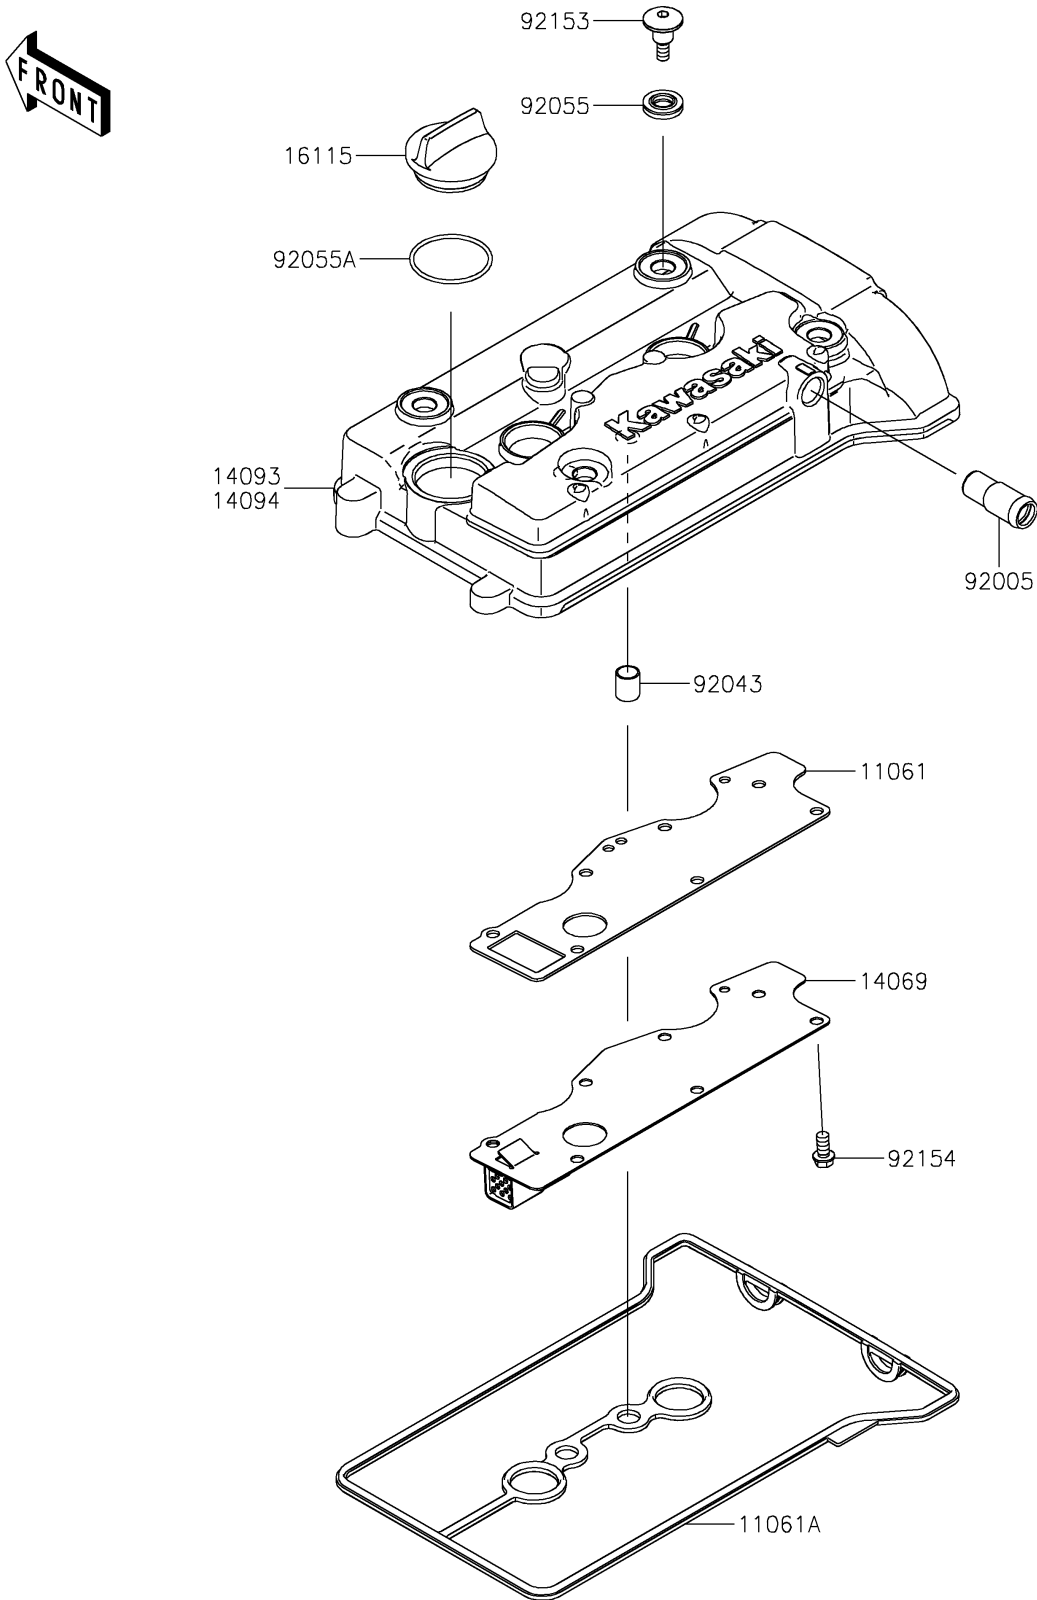

2024 MULE PRO-FXT™ 1000 PLATINUM RANCH EDITION

PARTS DIAGRAM Cylinder Head Cover

E1112

2024 MULE PRO-FXT™ 1000 PLATINUM RANCH EDITION

PARTS LIST

Cylinder Head Cover

ITEM NAME	PART NUMBER	QUANTITY
GASKET,BREATHER PLATE (Ref # 11061)	11061-1314	1
GASKET,HEAD COVER (Ref # 11061A)	11061-1457	1
BREATHER (Ref # 14069)	14069-0036	1
COVER,HEAD COVER (Ref # 14093)	14093-1384	1
CAP-OIL FILLER (Ref # 16115)	16115-1064	1
FITTING,BREATHER (Ref # 92005)	92005-0968	1
PIN,10.1X12X14 (Ref # 92043)	92043-4009	2
RING-O (Ref # 92055)	92055-0785	4
RING-O (Ref # 92055A)	92055-1759	1
BOLT,SOCKET,6X22.5 (Ref # 92153)	92153-1779	4
BOLT,FLANGED-SMALL,6X12 (Ref # 92154)	92154-1888	7