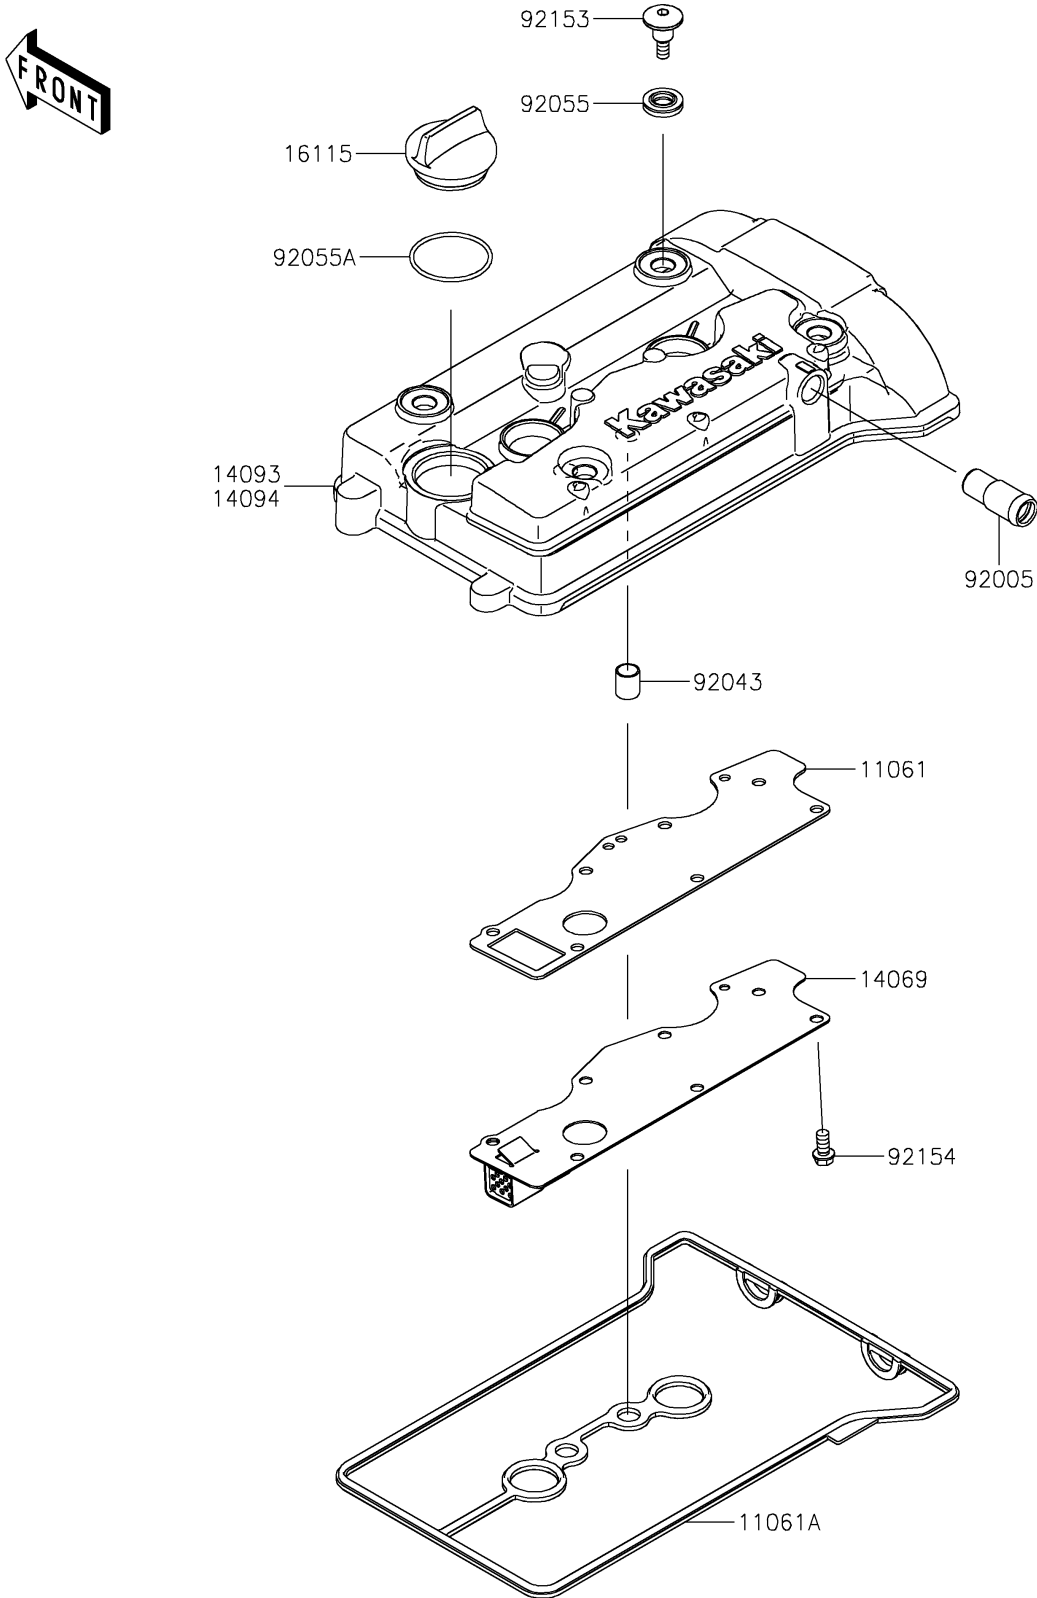

2024 MULE PRO-FXT 1000 Platinum

PARTS DIAGRAM

Cylinder Head Cover

E1112

2024 MULE PRO-FXT 1000 Platinum

PARTS LIST

Cylinder Head Cover

ITEM NAME	PART NUMBER	QUANTITY
GASKET,BREATHER PLATE (Ref # 11061)	11061-1314	1
GASKET,HEAD COVER (Ref # 11061A)	11061-1457	1
BREATHER (Ref # 14069)	14069-0036	1
COVER,HEAD COVER (Ref # 14093)	14093-1384	1
CAP-OIL FILLER (Ref # 16115)	16115-1064	1
FITTING,BREATHER (Ref # 92005)	92005-0968	1
PIN,10.1X12X14 (Ref # 92043)	92043-4009	2
RING-O (Ref # 92055)	92055-0785	4
RING-O (Ref # 92055A)	92055-1759	1
BOLT,SOCKET,6X22.5 (Ref # 92153)	92153-1779	4
BOLT,FLANGED-SMALL,6X12 (Ref # 92154)	92154-1888	7